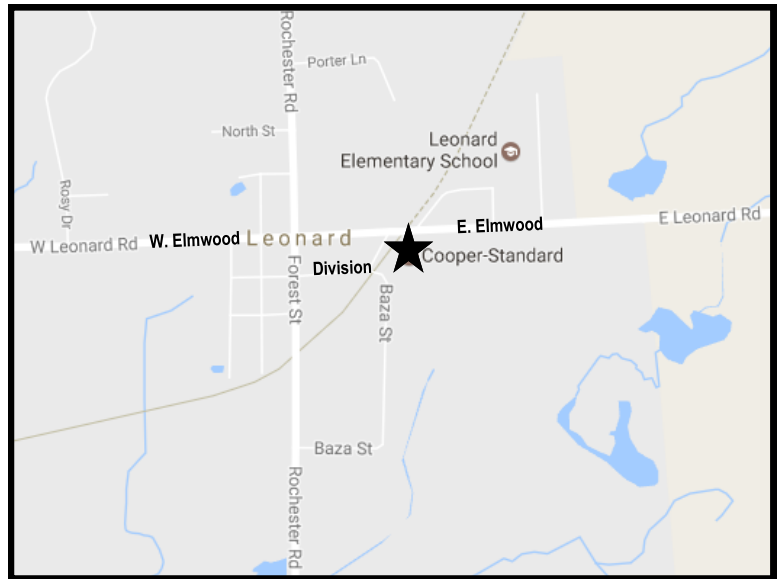

CAR SHOW

At the Addison Township Firefighters

STRAWBERRY FESTIVAL

Car Show Hours

Gate Opens	9:00 am
Exhibitors Set-up	9:00-10:30
Car Show Hours	10:30-3:00
CASH Prizes Awarded	3:30

in **COOPER STANDARD**

Parking Lot—180 E. Elmwood, Leonard 48367

**Best of Show
1st Place & 2nd Place**

Classes:

- Antique Restored
- Custom
- Pro Street
- Restored
- Street machine
- Street Rod-glass
- Street Rod-steel
- Truck & Van
- Motorcycles welcome

Leonard is approximately 40 miles north of Detroit. Located in the north east corner of Oakland County.

PLEASE NOTE: The intersection of Elmwood (or Leonard Rd.) and Forest St. (or Rochester Rd.) will be closed from 10am—midnight on Sat. July 20, 2019. Cooper Standard can be accessed by way of Baza St. or Division.