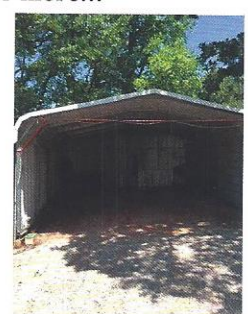

Two acres w/mobile home, 2005 Chevrolet Silverado 1500 4dr pickup with 154K miles runs great, Polaris Sportsman 850 4wheeler, Craftsman log splitter, 16' flatbed trailer, Craftsman riding mower (like new), 4 vintage Volkswagens, lots of Volkswagen parts (starters, generators, alternators, heads etc.), school bus, 3 carports various sizes (one extra large for a RV), Kenmore stainless steel refrigerator (like new), LG front load washer/dryer (like new), garden fountain, battery charger, Lincoln Welder, Metal shop table with vise, chain saw, A frame, hoist, wheel barrel, BBQ grill, table saw, kitchen table, bar pub table, porch swing, 2 portable sheds and lots more!!!