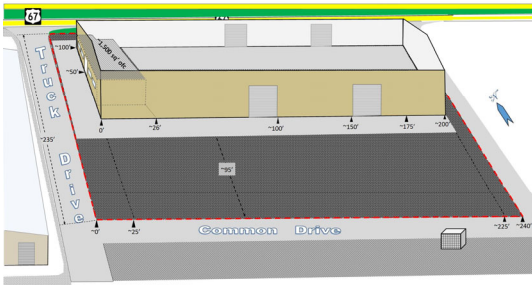

WAREHOUSES FOR LEASE
SINGLE TENANT BUILDINGS
LEASING NOW
NEW CONSTRUCTION

- INDIVIDUAL YARD SPACE
- OUTSIDE STORAGE
- EXTERIOR L.E.D. LIGHTING

SKYLIGHTS ●
 CLEAR SPAN WAREHOUSE ●

- OFFICE SPACE INCLUDED
- MODIFY FOR YOUR SIZE OR USE
- EXTERIOR L.E.D. LIGHTING

- 22' side walls
- 3-phase/Hvy Power
- Low NNN

Just east of  on  On Highway 67 median crossover

Landhold Advisors
 Real Estate Advisory Services

817-312-3809