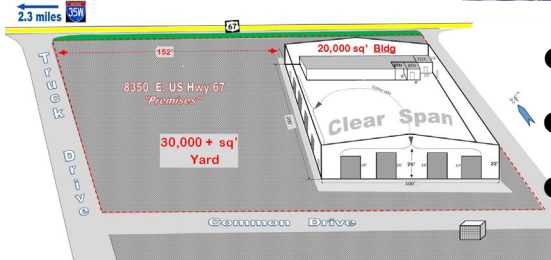

WAREHOUSES FOR LEASE

SINGLE TENANT BUILDINGS

LEASING NOW

NEW CONSTRUCTION

- INDIVIDUAL YARD SPACE
- OUTSIDE STORAGE
- EXTERIOR L.E.D. LIGHT-

**CLEAR SPAN WAREHOUSE ●
SKYLIGHTS ●**

- OFFICE SPACE INCLUDED
- MODIFY FOR YOUR SIZE OR USE
- EXTERIOR L.E.D. LIGHTING

- **22' side walls**
- **3-phase/Hvy Power**
- **Low NNN**

Just east of  on  On Highway 67 median crossover

Landhold Advisors
Real Estate Advisory Services

817-312-3809