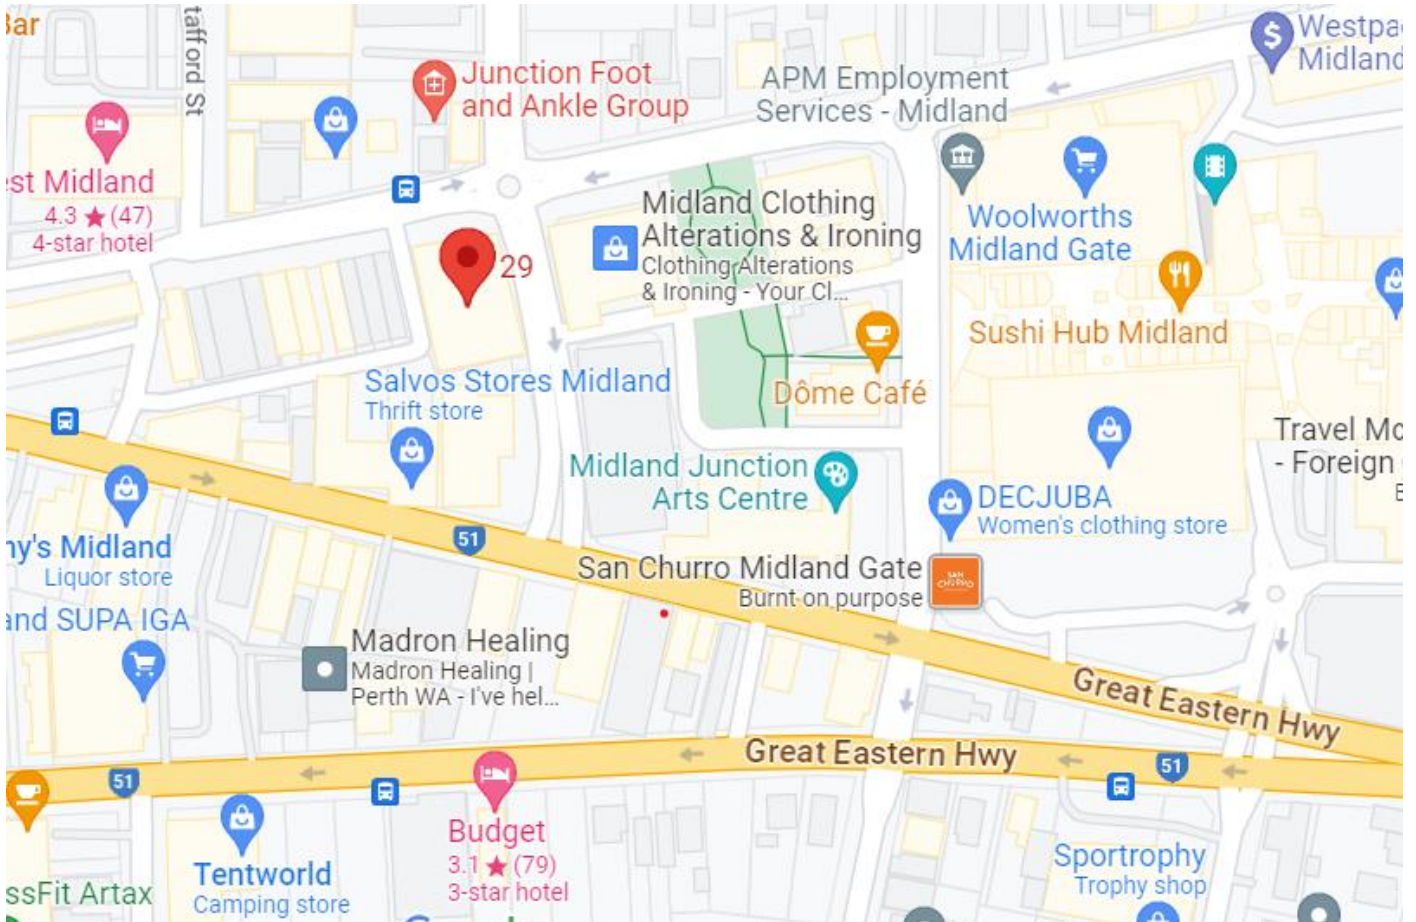

Gateway in Midland

Address: 29/5 Keane St, Midland (see Red teardrop on map).

Tel: 92405266 / 93648626

Welcome to Perth Integrated Health – Gateway which is the name of our community centre in Midland, the entrance to the Perth Hills, Wheatbelt as well as focus of attention to suburbs 10 km surrounding.

Bus services to PIH Midland

From Midland Station: 277, 278, 300, 312, 315, 320, 323, 324, 327

From High Wycombe Station: 277, 278

Train Services to PIH Midland