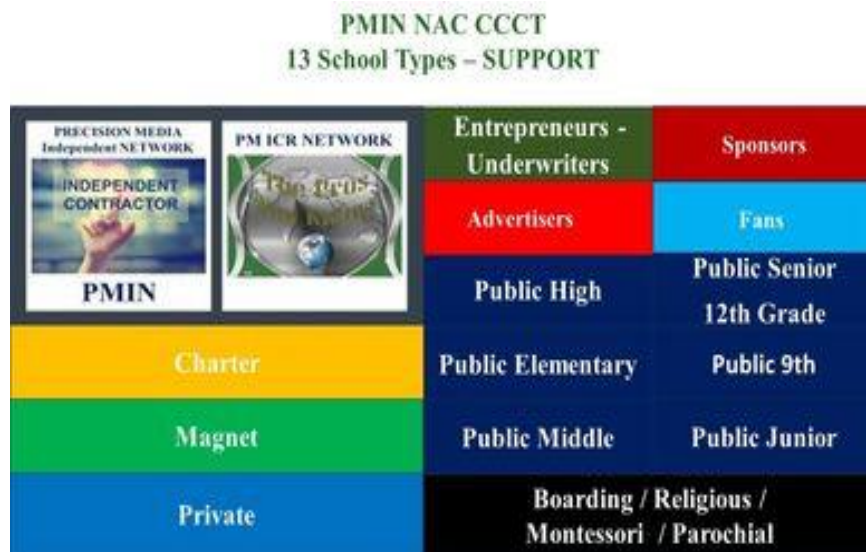

International PMN C/R/R 9 Choice Network

GIC - Global Island Choice

The Bahamas BS / Bahrain BH / Barbados BB

Samples of 28 Storefronts

Project-Program Manager Secured Locations

24. PMIN NAC CCCT 13 School Types – SUPPORT

PMIN13STSGIC24

PMIN13STSGICBS24 Division I

PMIN13STSGICBH24 Division I

PMIN13STSGICBB24 Division I