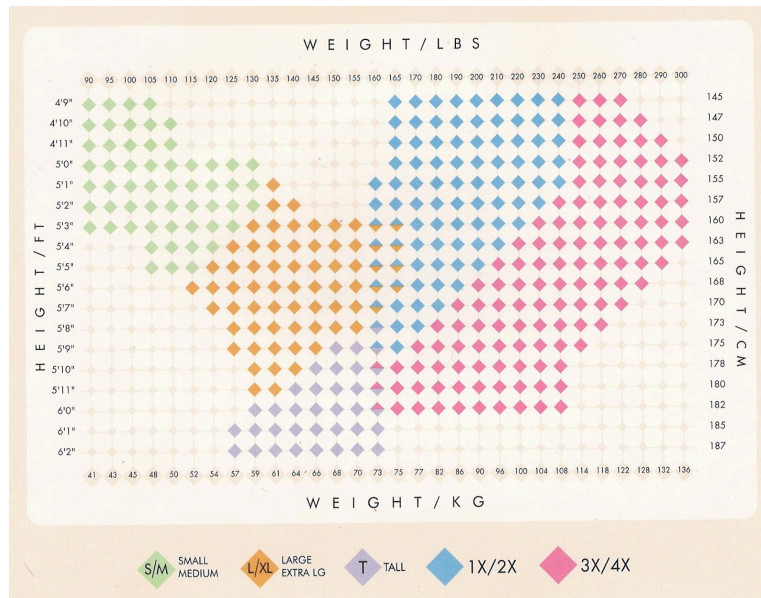

To see *Tights Size Charts*
And get extra order forms.

*Go up in size if on the border of a size range.
Opened tights packages cannot be returned or exchanged.*

*To Return or Exchange other items:
They need to be clean, unworn, with all original packaging and with your order form.*

ROCKY RIVER HIGH SCHOOL

RIVER'S EDGE SHOW CHOIR

2024

SIZING CHARTS

CONVERTIBLE TIGHTS

BRIEFS

WOMEN	EXTRA SMALL (XS)	SMALL (S)	MEDIUM (M)	LARGE (L)	EXTRA LARGE (XL)
	INCHES	INCHES	INCHES	INCHES	INCHES
BUST	30-32	32-34	34-36	36-38	39-41
WAIST	22-24	24-26	26-28	28-30	31-33
HIPS	32-34	35-37	37-39	39-41	41-43
GIRTH	54-56	57-59	59-61	61-63	62-65
SIZE	2-4	4-6	8-10	10-12	14-16

WOMEN PLUS	1X	2X
	INCHES	INCHES
BUST	44-46	46-48
WAIST	35-37	37-39
HIPS	46-48	48-50
GIRTH	64-66	66-68
SIZE	16-18	18-20

BODYSUITS

Size Guide	
ADULTS:	
XS	= 30 A/B
S	= 32 A/B
M	= 34 A/B
L	= 36 A/B
XL	= 38 B/C
2X	= 40 B/C
KIDS:	
M	= 8-10
L	= 12-14