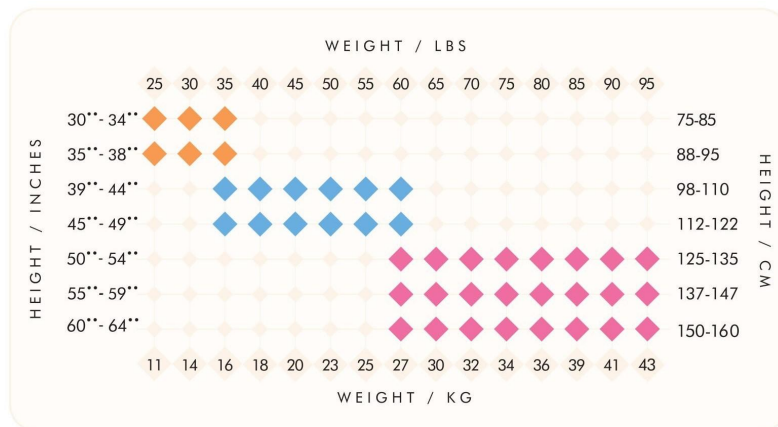

# TDC THE DANCE CENTRE TIGHTS ORDER FORM

2024

## SIZING CHARTS

### CHILD TIGHTS

◆ XS/S 1-3     
 ◆ S/M 4-7     
 ◆ M/L 8-14

### ADULT TIGHTS

◆ S/M SMALL MEDIUM     
 ◆ L/XL LARGE EXTRA LG     
 ◆ T TALL     
 ◆ 1X/2X     
 ◆ 3X/4X