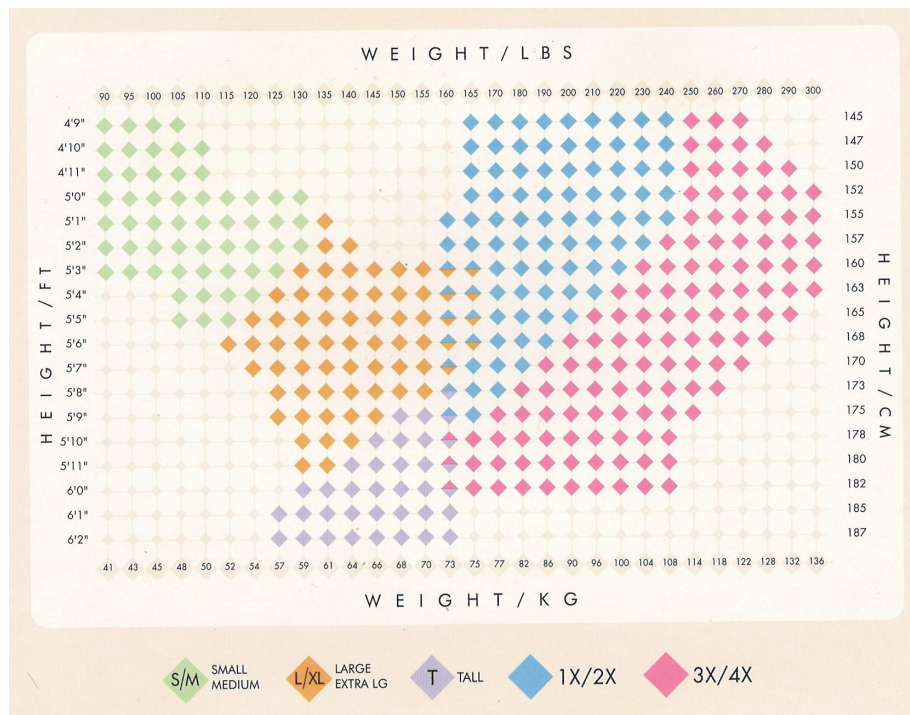

# TDC THE DANCE CENTRE TIGHTS ORDER FORM

2024

## SIZING CHARTS

### CHILD TIGHTS

◆ XS/S 1-3     
 ◆ S/M 4-7     
 ◆ M/L 8-14

### ADULT TIGHTS

◆ S/M SMALL MEDIUM     
 ◆ L/XL LARGE EXTRA LG     
 ◆ T TALL     
 ◆ 1X/2X     
 ◆ 3X/4X