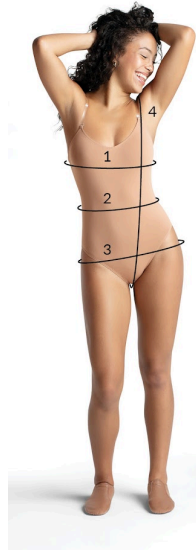

NORTH OLMSTED HIGH SCHOOL

EAGLETS - FLAG TEAM

2026

SIZING CHARTS

CONVERTIBLE TIGHTS

BRIEFS

WOMEN'S BODYWEAR GUIDE

	Extra Small (XS)	Small (S)	Medium (M)	Large (L)	Extra Large (XL)	1X	2X	3X
Chest	30-32in 76-81cm	32-34in 81-86cm	34-36in 86-91cm	36-38in 91-96cm	39-41in 99-104cm	42-46in 106-117cm	46-50in 117-127cm	50-54in 127-137cm
Waist	22-24in 55-61cm	24-26in 61-66cm	26-28in 66-71cm	28-30in 71-76cm	31-33in 78-84cm	35-39in 89-99cm	39-43in 99-109cm	43-47in 109-119cm
Hips	32-34in 81-86cm	35-37in 89-94cm	37-39in 94-99cm	39-41in 99-104cm	41-43in 104-109cm	45-49in 114-124cm	49-53in 124-134cm	53-57in 134-144cm
Girth	54-56in 137-142cm	57-59in 134-150cm	59-61in 134-155cm	61-63in 155-160cm	62-65in 157-165cm	66-69in 167-175cm	69-72in 175-182cm	72-75in 182-190cm
US Size	2-4	4-6	8-10	10-12	14-16	16-18	18-20	20-22

1. Chest: measurement at the widest point of the chest
2. Waist: measurement at the narrowest point of the torso
3. Hips: measurement at the widest point of the hip
4. Girth: measurement from the high point of the shoulder down through the legs