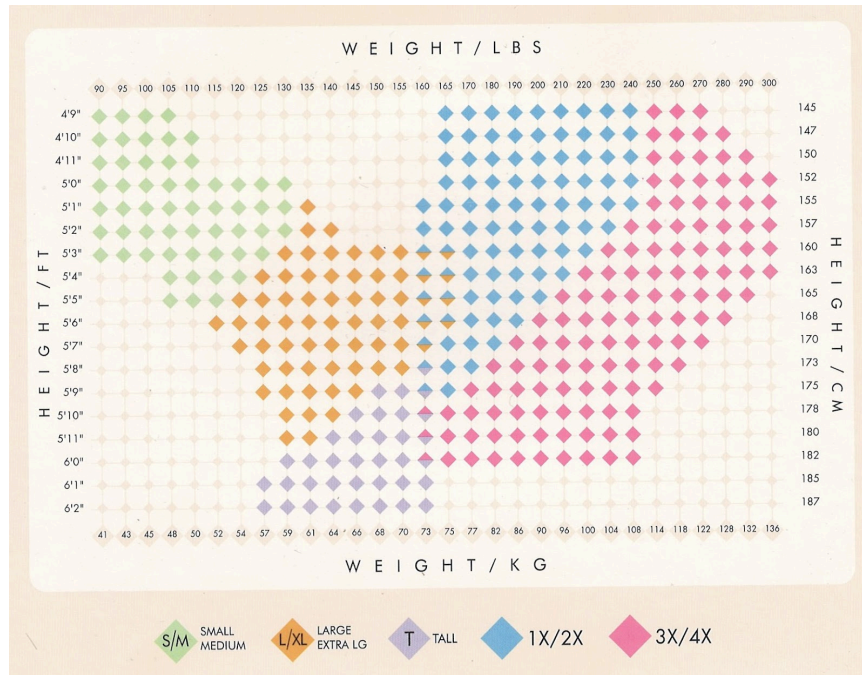

BEST PRICE!

ITEM	COLOR	CIRCLE SIZE (CHART ON BACK)	QUANTITY	PAY WITH CASH/CHECK PRICE	TOTAL	PAY WITH CREDIT CARD PRICE	TOTAL
Briefs	Black	XS S M L XL 1X 2X		\$14.40		\$16.20	
Footed Tights	Jazzy Tan Suntan Light Suntan Mocha	S/M L/XL TALL		\$17.60		\$19.80	
Footed Tights	Jazzy Tan Suntan Light Suntan Mocha	1X/2X 3X/4X		\$18.40		\$20.70	
Convertible Tights	Jazzy Tan Suntan Coffee Mocha	S/M L/XL TALL		\$18.40		\$20.70	
Convertible Tights	Jazzy Tan Suntan Coffee Mocha	1X/2X 3X/4X		\$21.60		\$24.30	
Gloves - Velcro Grip	Black	S M L XL		\$6.00		\$6.75	
Dallas Boot	White	Size _____		\$59.20		\$66.60	
Dinkles Holly Boot	White	Size _____		\$55.15		\$62.05	

Store Hours
M, W, Th, F - 10am-7pm; Sat - 10am-4pm; Sun - Noon-4pm
Closed Tuesdays
24048 Lorain Rd. North Olmsted, OH 44070

After 7/6/26, orders/purchases are at full price.

Scan QR Code

To see *Tights Size Charts*
And get extra order forms.

NORTH OLMSTED HIGH SCHOOL

EAGLETS - FLAG TEAM

2026

SIZING CHARTS

CONVERTIBLE TIGHTS

BRIEFS

WOMEN'S BODYWEAR GUIDE

	Extra Small (XS)	Small (S)	Medium (M)	Large (L)	Extra Large (XL)	1X	2X	3X
Chest	30-32in 76-81cm	32-34in 81-86cm	34-36in 86-91cm	36-38in 91-96cm	39-41in 99-104cm	42-46in 106-117cm	46-50in 117-127cm	50-54in 127-137cm
Waist	22-24in 55-61cm	24-26in 61-66cm	26-28in 66-71cm	28-30in 71-76cm	31-33in 78-84cm	35-39in 89-99cm	39-43in 99-109cm	43-47in 109-119cm
Hips	32-34in 81-86cm	35-37in 89-94cm	37-39in 94-99cm	39-41in 99-104cm	41-43in 104-109cm	45-49in 114-124cm	49-53in 124-134cm	53-57in 134-144cm
Girth	54-56in 137-142cm	57-59in 134-150cm	59-61in 134-155cm	61-63in 155-160cm	62-65in 157-165cm	66-69in 167-175cm	69-72in 175-182cm	72-75in 182-190cm
US Size	2-4	4-6	8-10	10-12	14-16	16-18	18-20	20-22

1. Chest: measurement at the widest point of the chest
2. Waist: measurement at the narrowest point of the torso
3. Hips: measurement at the widest point of the hip
4. Girth: measurement from the high point of the shoulder down through the legs