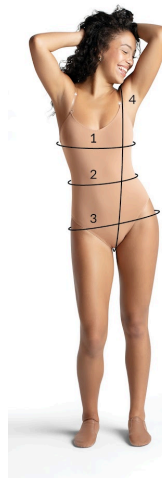

NORTH OLMSTED HIGH SCHOOL

EAGLETS - KICK LINE

2026

SIZING CHARTS

FOOTED AND CONVERTIBLE TIGHTS

BRIEFS

WOMEN'S BODYWEAR GUIDE

	Extra Small (XS)	Small (S)	Medium (M)	Large (L)	Extra Large (XL)	1X	2X	3X
Chest	30-32in 76-81cm	32-34in 81-86cm	34-36in 86-91cm	36-38in 91-96cm	39-41in 99-104cm	42-46in 106-117cm	46-50in 117-127cm	50-54in 127-137cm
Waist	22-24in 55-61cm	24-26in 61-66cm	26-28in 66-71cm	28-30in 71-76cm	31-33in 78-84cm	35-39in 89-99cm	39-43in 99-109cm	43-47in 109-119cm
Hips	32-34in 81-86cm	35-37in 89-94cm	37-39in 94-99cm	39-41in 99-104cm	41-43in 104-109cm	45-49in 114-124cm	49-53in 124-134cm	53-57in 134-144cm
Girth	54-56in 137-142cm	57-59in 134-150cm	59-61in 134-155cm	61-63in 155-160cm	62-65in 157-165cm	66-69in 167-175cm	69-72in 175-182cm	72-75in 182-190cm
US Size	2-4	4-6	8-10	10-12	14-16	16-18	18-20	20-22

1. Chest: measurement at the widest point of the chest
2. Waist: measurement at the narrowest point of the torso
3. Hips: measurement at the widest point of the hip
4. Girth: measurement from the high point of the shoulder down through the legs