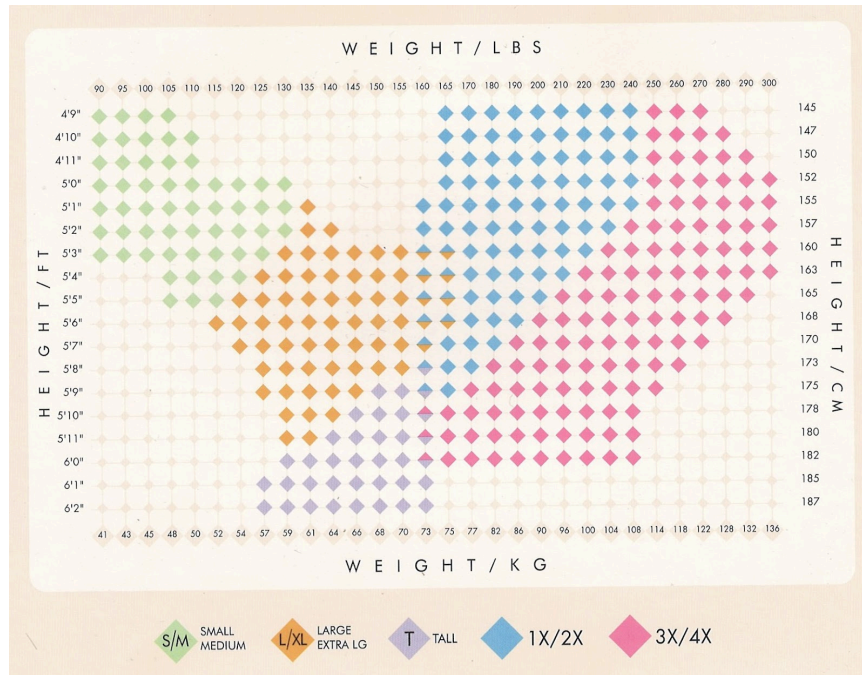

Store Hours
M, W, Th, F - 10am-7pm; Sat - 10am-4pm; Sun - Noon-4pm
Closed Tuesdays
24048 Lorain Rd. North Olmsted, OH 44070
After 7/6/26, orders/purchases are at full price.

Scan QR Code

To see *Tights Size Charts*
And get extra order forms.

NORTH OLMSTED HIGH SCHOOL

EAGLETS - KICK LINE

2026

SIZING CHARTS

FOOTED AND CONVERTIBLE TIGHTS

BRIEFS

WOMEN'S BODYWEAR GUIDE

	Extra Small (XS)	Small (S)	Medium (M)	Large (L)	Extra Large (XL)	1X	2X	3X
Chest	30-32in 76-81cm	32-34in 81-86cm	34-36in 86-91cm	36-38in 91-96cm	39-41in 99-104cm	42-46in 106-117cm	46-50in 117-127cm	50-54in 127-137cm
Waist	22-24in 55-61cm	24-26in 61-66cm	26-28in 66-71cm	28-30in 71-76cm	31-33in 78-84cm	35-39in 89-99cm	39-43in 99-109cm	43-47in 109-119cm
Hips	32-34in 81-86cm	35-37in 89-94cm	37-39in 94-99cm	39-41in 99-104cm	41-43in 104-109cm	45-49in 114-124cm	49-53in 124-134cm	53-57in 134-144cm
Girth	54-56in 137-142cm	57-59in 134-150cm	59-61in 134-155cm	61-63in 155-160cm	62-65in 157-165cm	66-69in 167-175cm	69-72in 175-182cm	72-75in 182-190cm
US Size	2-4	4-6	8-10	10-12	14-16	16-18	18-20	20-22

1. Chest: measurement at the widest point of the chest
2. Waist: measurement at the narrowest point of the torso
3. Hips: measurement at the widest point of the hip
4. Girth: measurement from the high point of the shoulder down through the legs