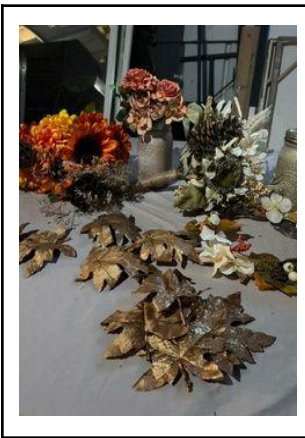

The Venue At Bogenrife Farm Inventory

The Venue At Bogenrife Farm Inventory

--	--	--	--

<p>Rose Gold Table Runners - 20 Dusty Sage Table Runners - 20 Peach Arch Chiffon - 1 8 Feet of Burgundy Tooling White archway Glass Candlesticks - 2 3 Inch & 10-inch Burlap Roll/runner 36 Rose Gold Votive Holders Metal Trough - Large and Small Pub tables - 4</p>	<p>Wedding Arches - 2 Outdoor Archway Fall Decorations Purple and Grey Flowers Centerpiece vases - 3 per set 36 in total Vintage Mini Vases - 17 Pink/White Flowers Pink/white Flower Swags - 4 Multi-flower Swag (large) - 1 Mason/Jars Clear</p>
---	---

<p>Table Numbers - 1 - 17 Gold Frames - 9 White Pilar Plant Holders - 2 Large and Small Trough 10 Banquet & 26 Round Linen Tablecloths Royal Blue table runners - 11 Gold mini candle holders - 12 Clear 8-inch vases - 8 Gold arch display</p>	<p>Lanterns - 4 Mr & Mrs carved blocked signs - 1 white & 1 wood White easel, gold easels Cake knives & server - 2 sets Wedding couple champagne glasses - 1 set Mini rose-colored vintage vases - 9 Brown large jars - 12 Wreaths - 2</p>
---	---

The Venue At Bogenrife Farm Inventory

Wood centerpieces - 28 Remote candles - 12 Lavender Centerpiece flowers Flowers (peach, yellow, white) Burgandy/white centerpieces Sunflower centerpieces Light Blue & white centerpieces Wild Flower Centerpieces Yellow Flowers Orange Flowers	Rose Charger Plates Centerpiece - 12 Rose & Gold Glitter Bottles - 12 each Table # frames 1-12 Gold & Rose Votives - 12 each Blue & White Arch Swag Flowers -2 Light Green Arch Swag - 1 Med size blue/cream flower bouquet - 4 Tin buckets with roping - 4 short, 4 tall Black linens for pub tables and banquet tables
---	--