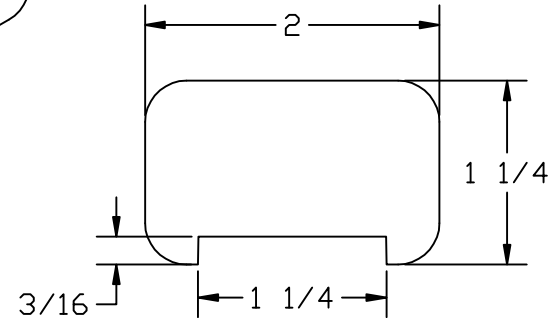

Spenard Builders Supply

Item Numbers:

6000P08H Grabber

6000FH Fillet

This is for Hemlock

NOTE: STANDARD LENGTHS ARE
8', 10', 12', 14', AND 16'.

 35280 Scio-Bowerston Road Bowerston, OH 44695-9731 Phone (740) 269-4111 FAX (740) 269-9047 <small>This drawing is the property of L.J. Smith Co. Do not use or copy without permission from L.J. Smith.</small>		
Drawing Name		
LJ-6K00P		
Date	Scale	Drawn By
02/24/2006	DO NOT SCALE	DLJ
File Name DESTROY PREVIOUS PRINTS		
LJ6K00		SALES