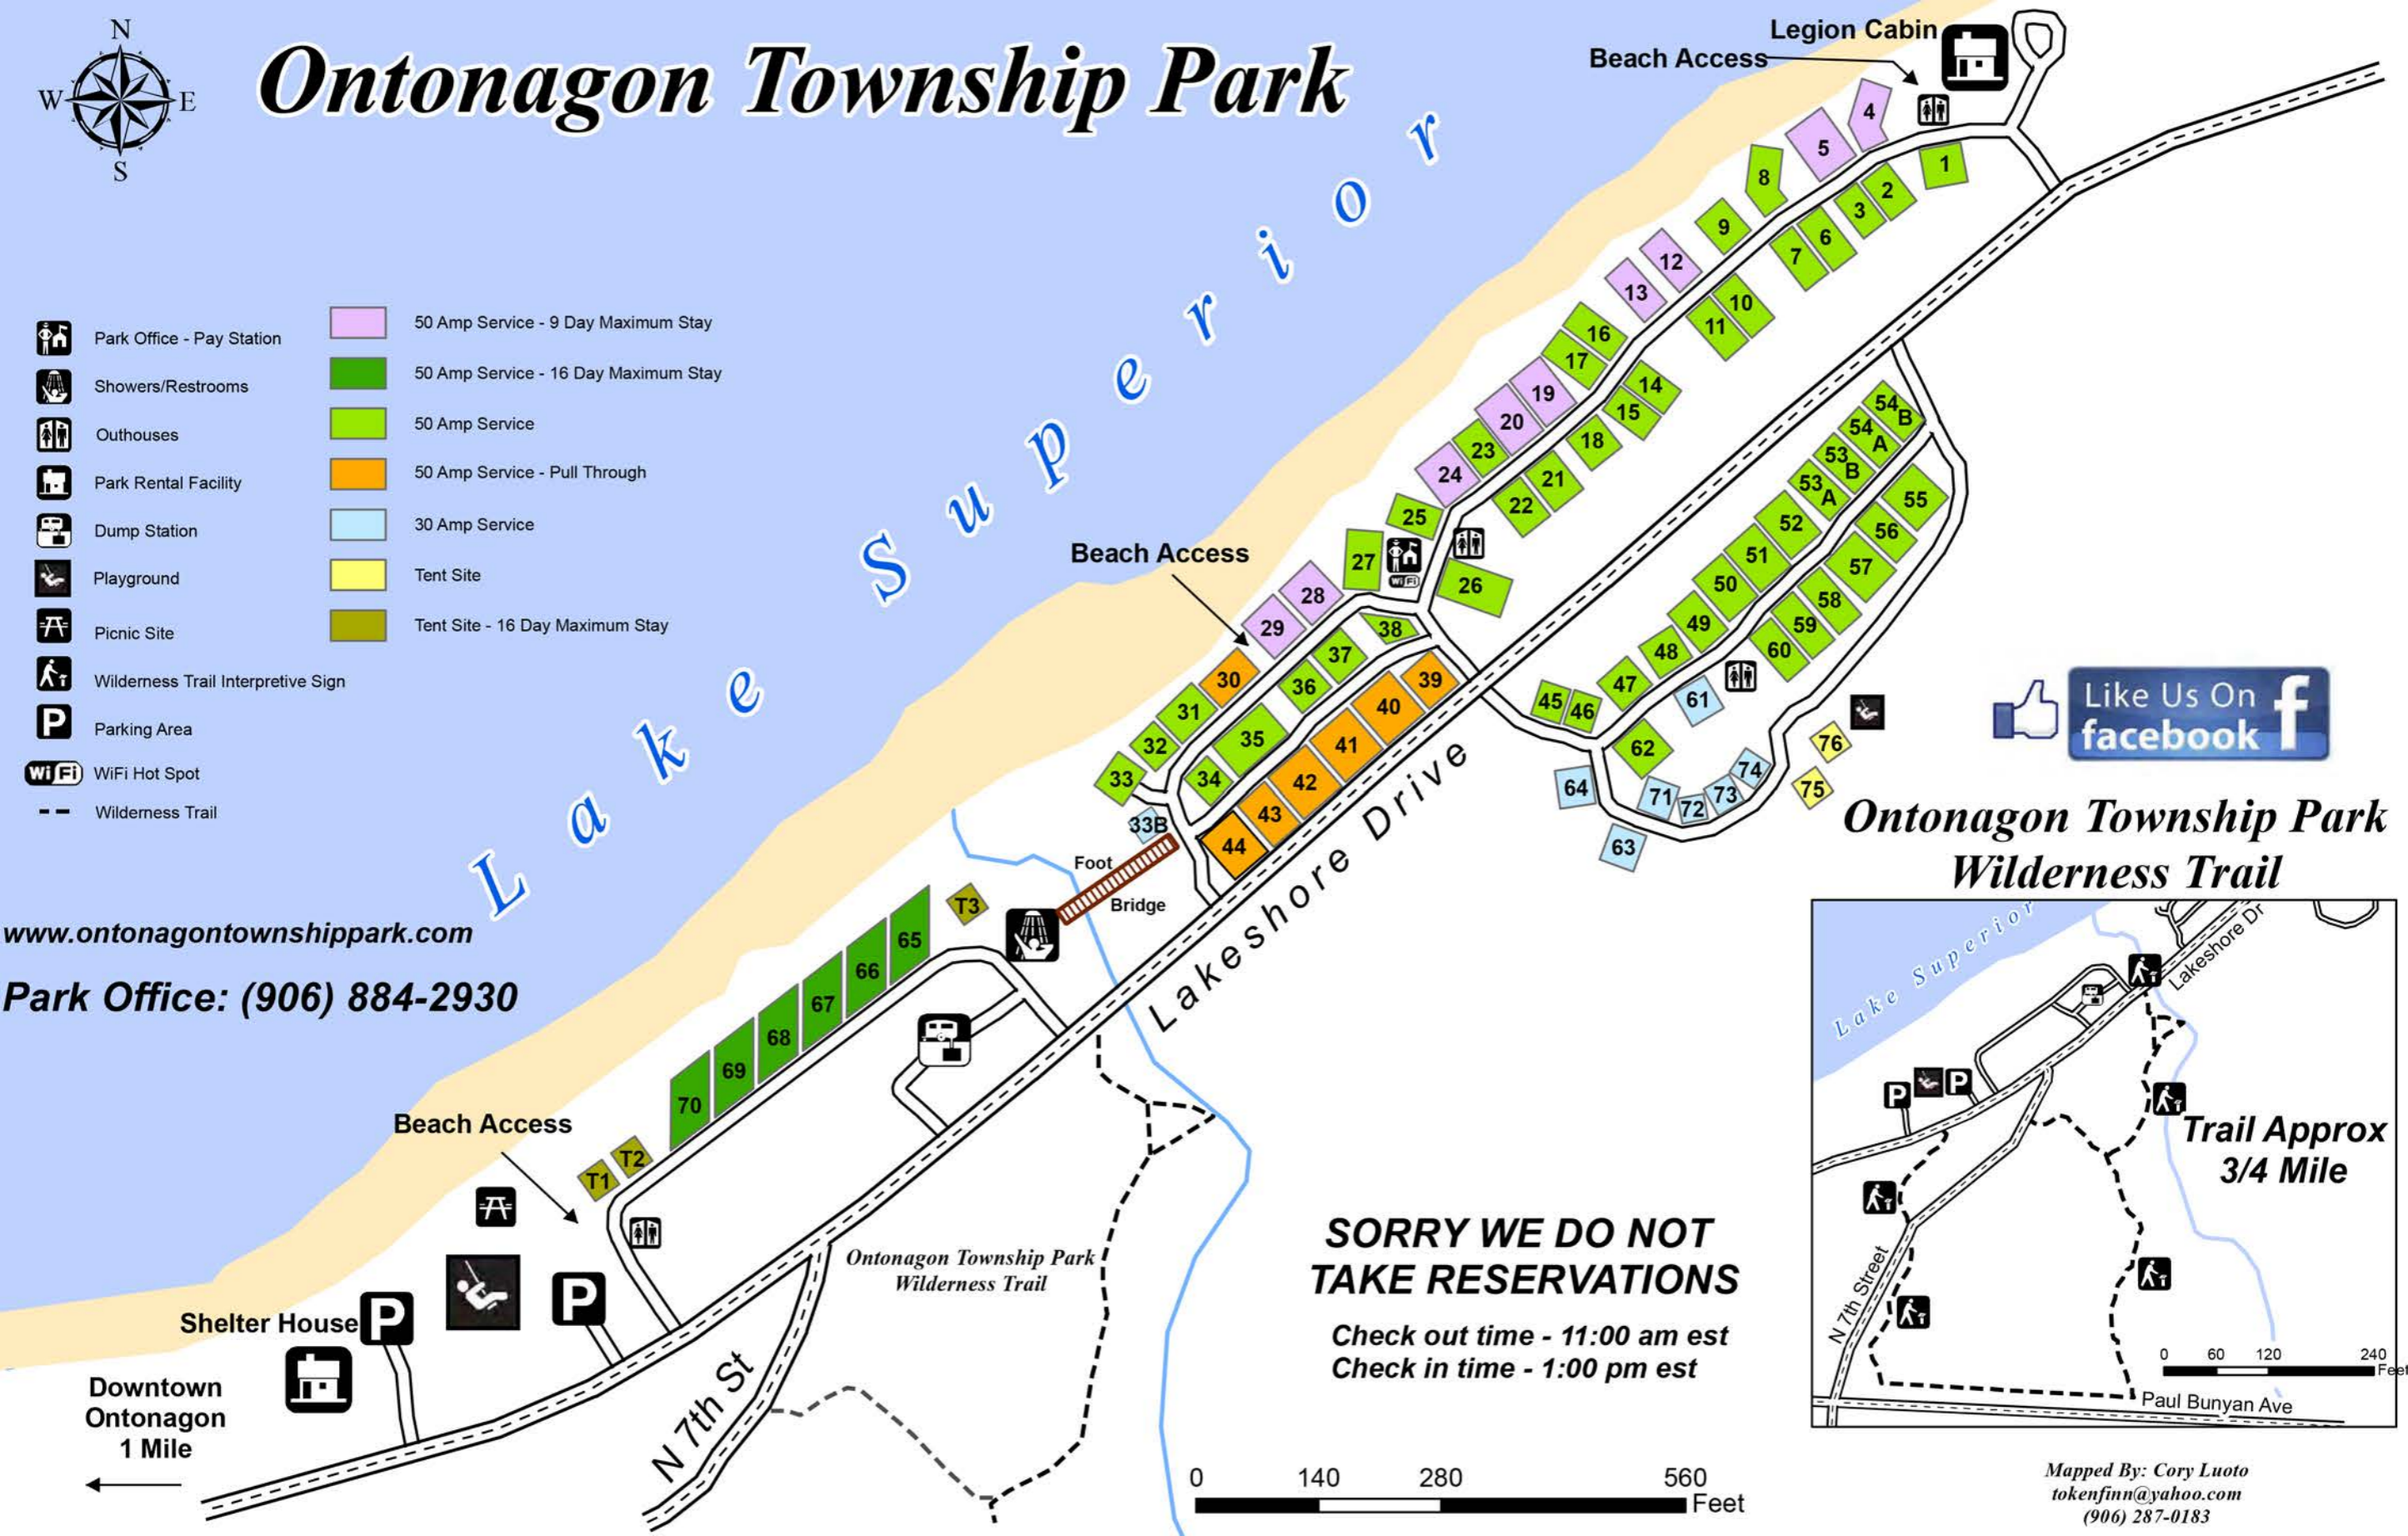

# Ontonagon Township Park

- Park Office - Pay Station
- Showers/Restrooms
- Outhouses
- Park Rental Facility
- Dump Station
- Playground
- Picnic Site
- Wilderness Trail Interpretive Sign
- Parking Area
- WiFi Hot Spot
- Wilderness Trail

- 50 Amp Service - 9 Day Maximum Stay
- 50 Amp Service - 16 Day Maximum Stay
- 50 Amp Service
- 50 Amp Service - Pull Through
- 30 Amp Service
- Tent Site
- Tent Site - 16 Day Maximum Stay

[www.ontonagontownshippark.com](http://www.ontonagontownshippark.com)  
 Park Office: (906) 884-2930

## Ontonagon Township Park Wilderness Trail

**SORRY WE DO NOT  
TAKE RESERVATIONS**  
 Check out time - 11:00 am est  
 Check in time - 1:00 pm est

Mapped By: Cory Luoto  
 tokenfinn@yahoo.com  
 (906) 287-0183