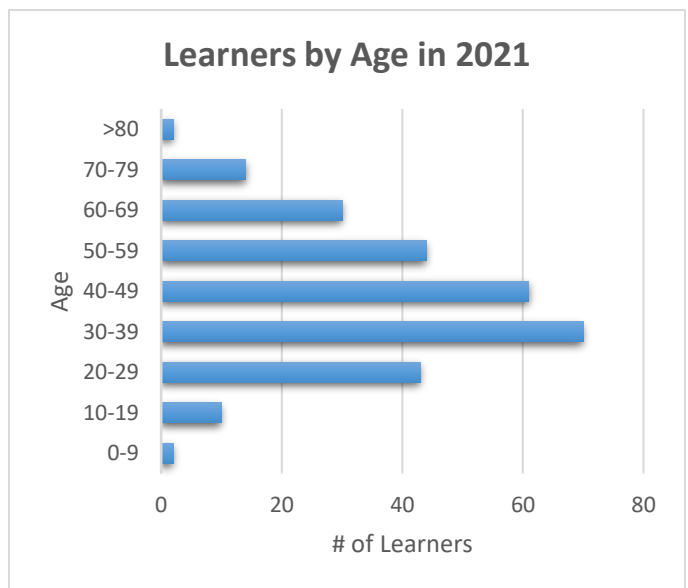

Improving Quality of Life through Literacy

Support of this organization provided by: