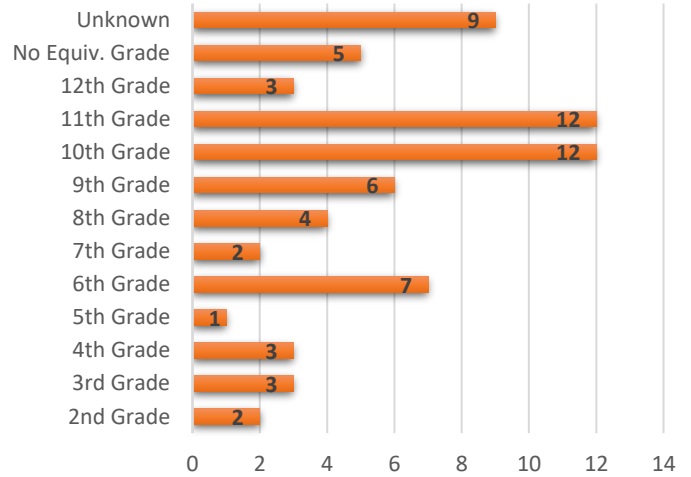

Grade At Drop-Out From Previous Education