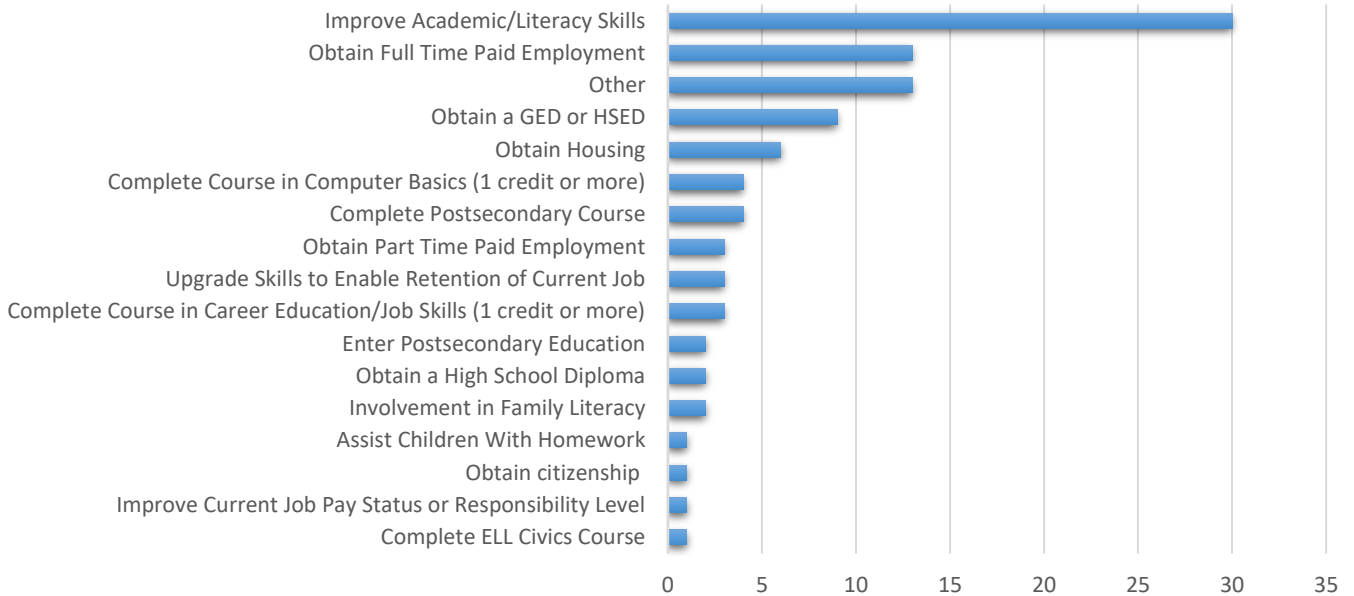

Student Goals in 2021