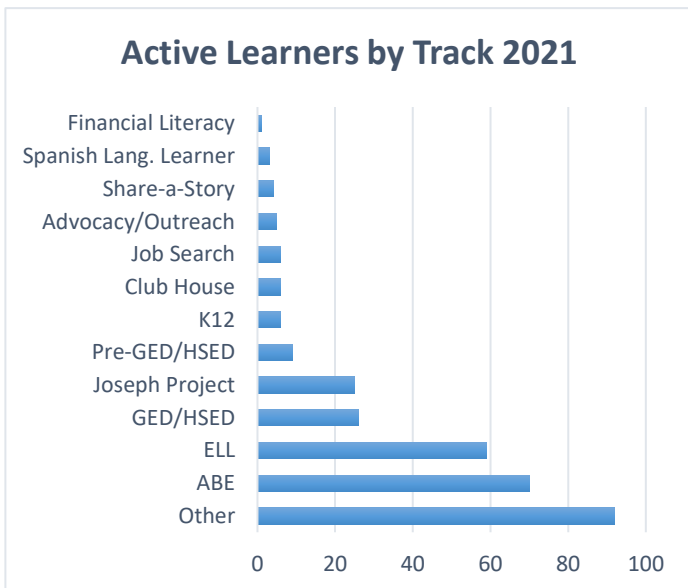

Improving Quality of Life through Literacy

Support of this organization provided by: