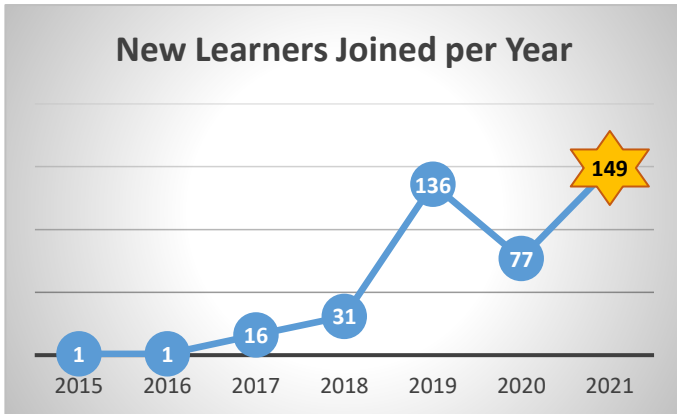

MARATHON COUNTY LITERACY COUNCIL, INC.

(715) 679-6170 - mclitofwausau.org - mclitofwausau@gmail.com

2021 END OF YEAR REPORT

In 2021 we had **5 active classes**

NEW FOR 2021

- **ACT Test Prep Class**
- Community Corner Clubhouse on-site individual tutoring days
- Share a Story for parents and young children
- Helping mentor at Joseph Project

Over 1000 hours of total learner instructional time. This does not include hundreds of hours of walk-in assistance at our new downtown headquarters and our former Salvation Army Learning Center

- **Over 830 hours** of learner instructional time from classes
- **Over 180 hours** of pair instructional time from **20 learner-tutor pairs**

LOOK AT US MAKE A COME-BACK FROM COVID-19!

The following charts show data for all tutors or learners that held active status at some point in 2021