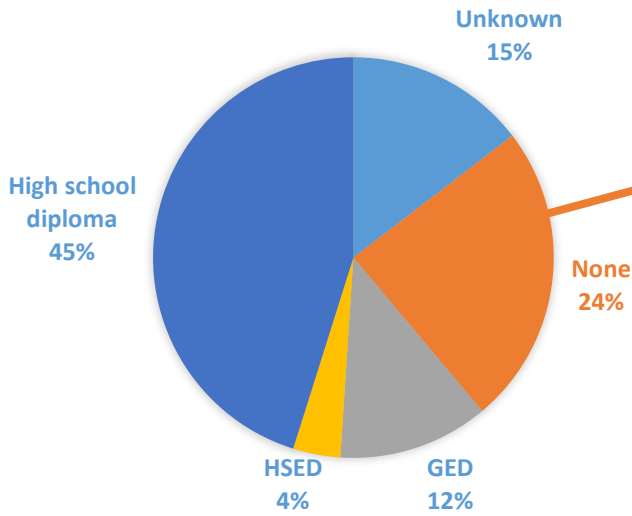

McLit Marathon County Literacy Council, Inc.
515 N Third Street
Wausau, WI 54403

HS Credential Attainment at Intake of Learners Active in 2021