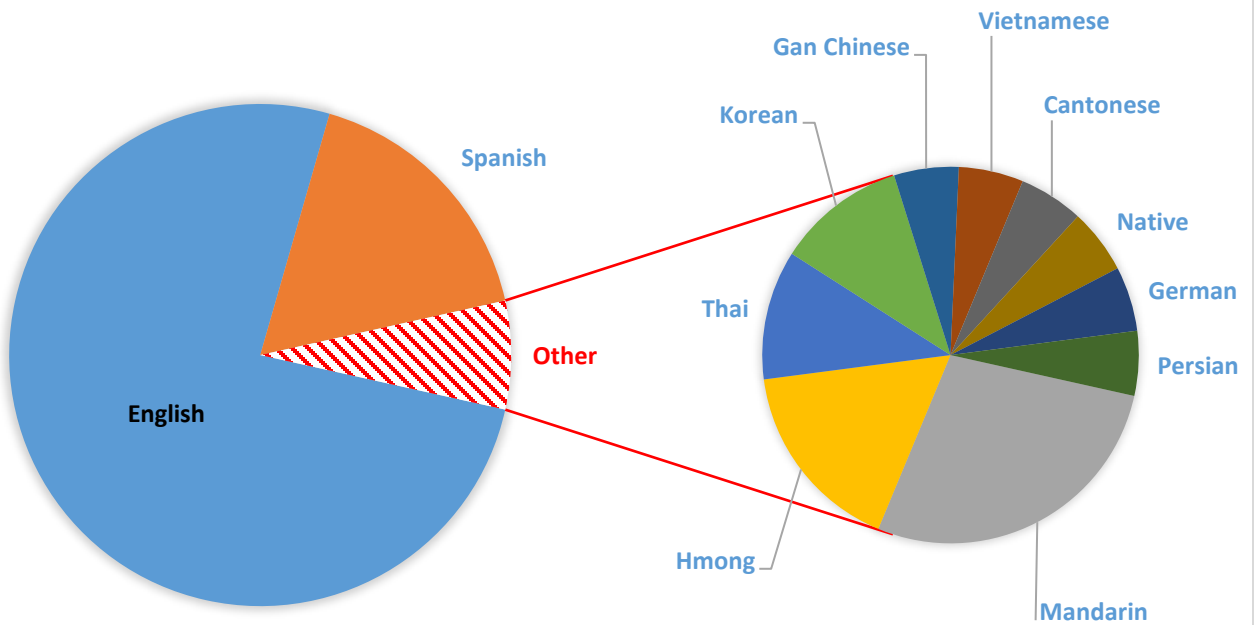

LOOK AT US MAKE A COME-BACK FROM COVID-19!

The following charts show data for all tutors or learners that held active status at some point in 2021

Improving Quality of Life through Literacy

Support of this organization provided by:

Languages of our Learners 2021

LEARNER DIVERSITY