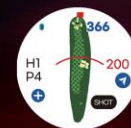

2023 PRODUCT & PARTNERSHIP

May 2023

SC4

Simulator + Launch Monitor

- Swing Speed
- Ball Speed
- Smash Factor
- Launch Angle
- Apex
- Spin Rate
- Launch Direction
- Driving Range

SL3

Hybrid GPS Rangefinder

Course View