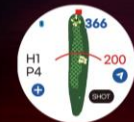

- Best in class optics, lightning fast visuals & scanning
- Great for low light play

MyVoiceCaddie App

SL3

Hybrid GPS Rangefinder

Course View

Putt View

Yardage View

- Customizable Driver Distance **new**
- Putt View – arrow shows putt break direction **new**