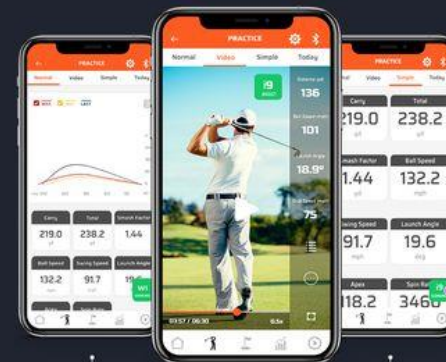

- Voice output for distance after every shot
- Provides instant feedback with all data visible on unit without smartphone

MySwingCaddie App

SC300

INTEGRATED
APP 2.0
PERFORMANCE
& TECHNOLOGY

New Feature of MySwingCaddie App 2.0

1. SOCIAL LOG IN

Log in with Google, Facebook or Apple account

2. NEW MODES FOR VARIETY OF PRACTICE

Instant shot
feedback for
all data points

Record your swing for
in-depth analysis.

Simply view
what you need to
improve your game