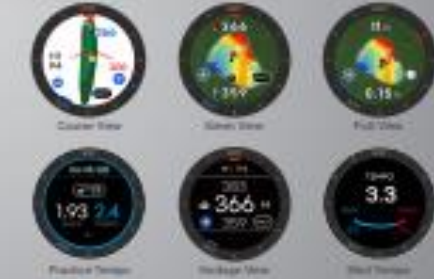

SPECIFICATIONS

Dimensions/ Weight	1.8" x 1.8" x 0.52" / 1.07 oz
Color	Black / Gray (Limited Qty)
Display	1.2" full touch Color LCD
Battery Type	Lithium Polymer / USB 2.0 Rechargeable
Battery Life	Watch Mode – 10 days, Golf Mode – 27 Holes
Preloaded Course	40,000+

* Battery life depends on usage conditions

* Course layout & Green Undulation is not available for all courses. Currently, Course layout & Green undulation is active for over 12,000 courses in US, 15,000 courses worldwide. (Continuously updated the data library)

MyVoiceCaddie App

Golf Experience. Advanced