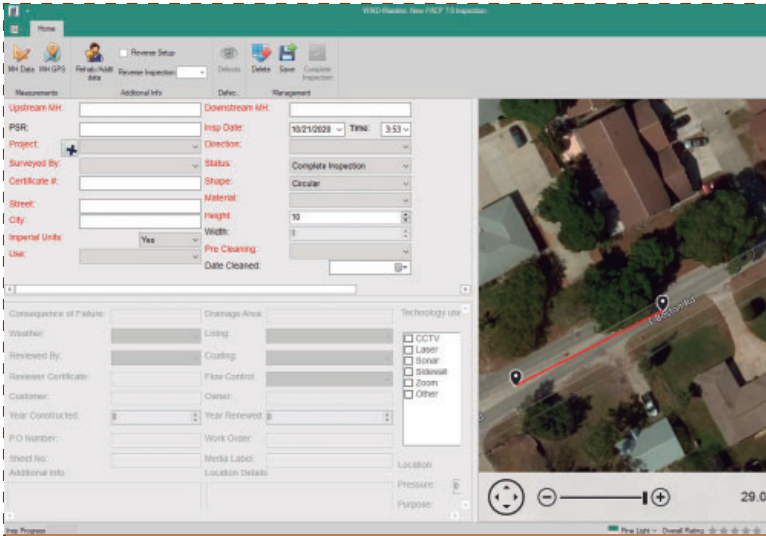

WATER INFRASTRUCTURE  
KNOWLEDGE DATABASE

Everything you need to Inspect your underground infrastructure without surprises after the purchase, the Water Infrastructure Knowledge Database has everything you need with no limitations for your Mainline, Laterals and Manhole Inspections