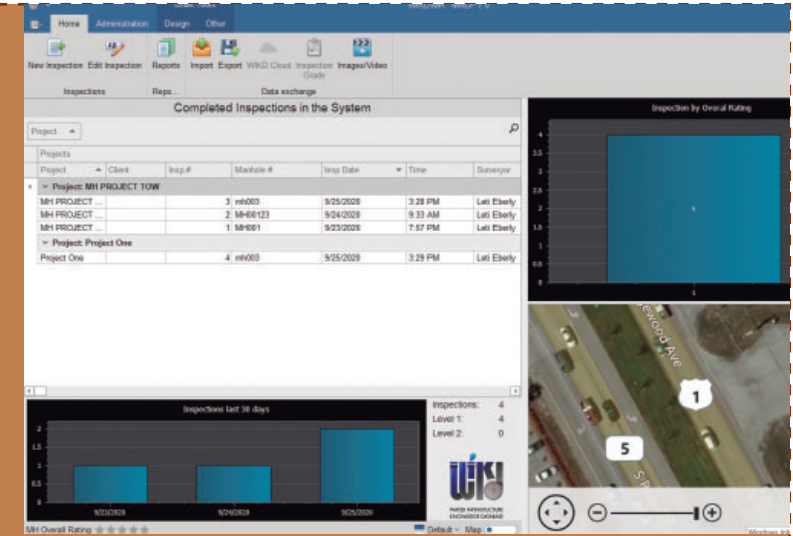

Customize your Inspection data to match your customer needs and guarantee a high quality Inspection