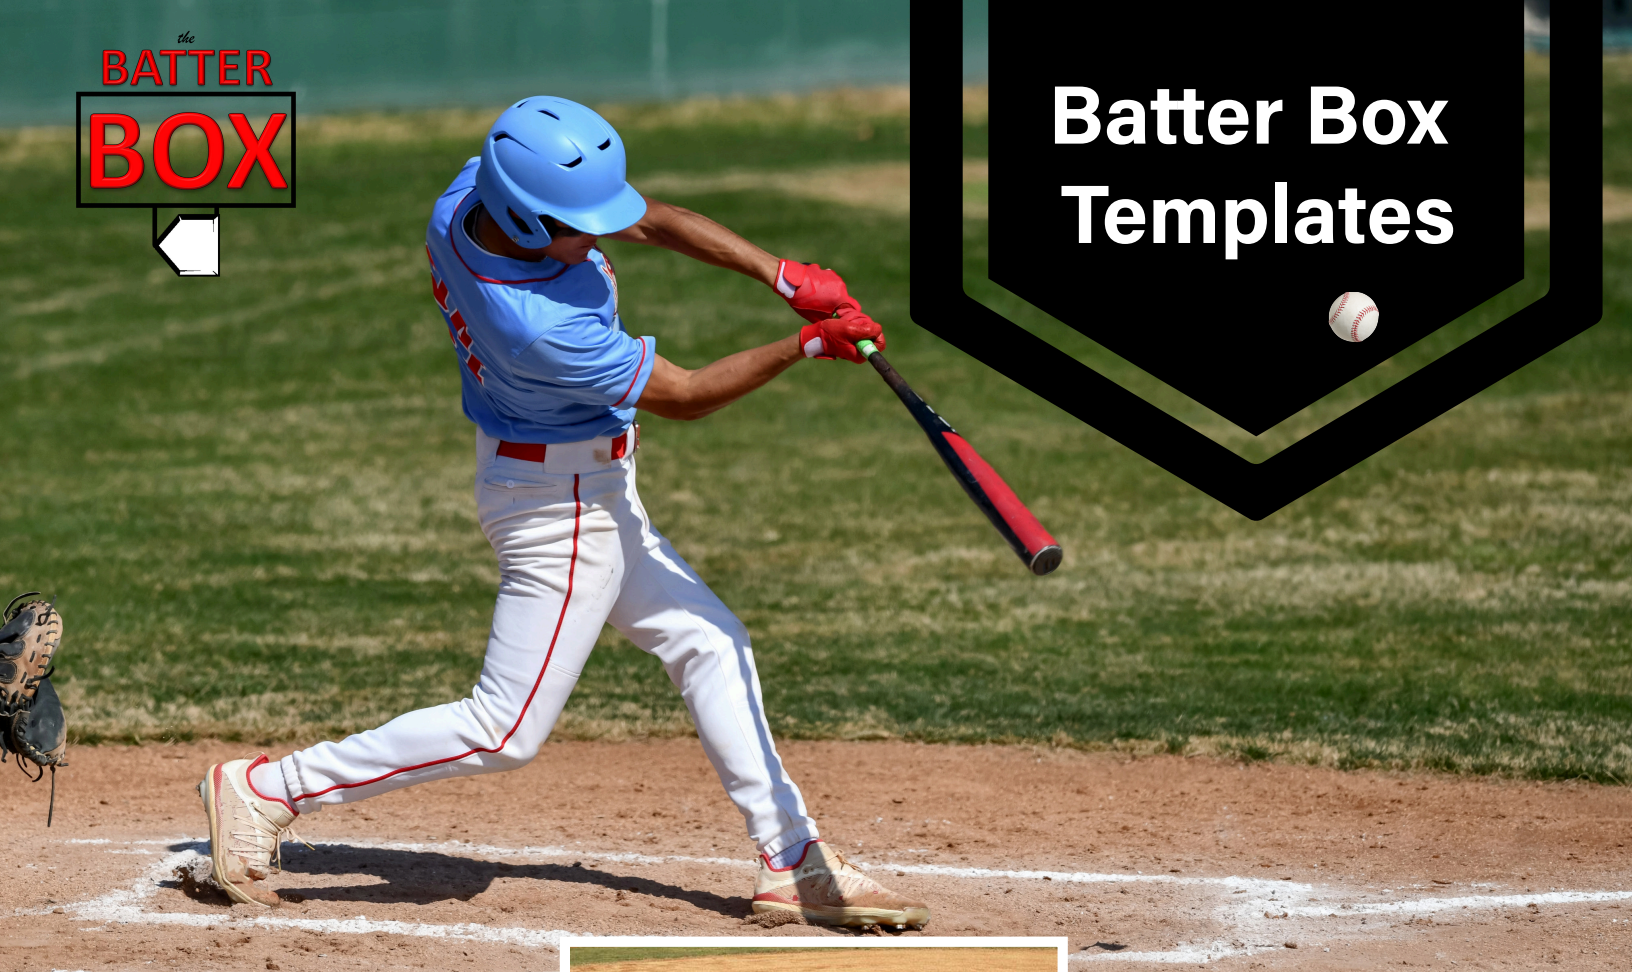

# Batter Box Templates

## STANDARD

- BASEBALL
- SOFTBALL
- YOUTH
- ADJUSTABLE

## E-Z CHALKER

- BASEBALL
- SOFTBALL / YOUTH COMBO

Make setting up the batter's box quick and easy! Our templates guide exactly where the batter should stand, so you can apply chalk lines accurately every time. Perfect for consistent, professional-looking fields with minimal effort.