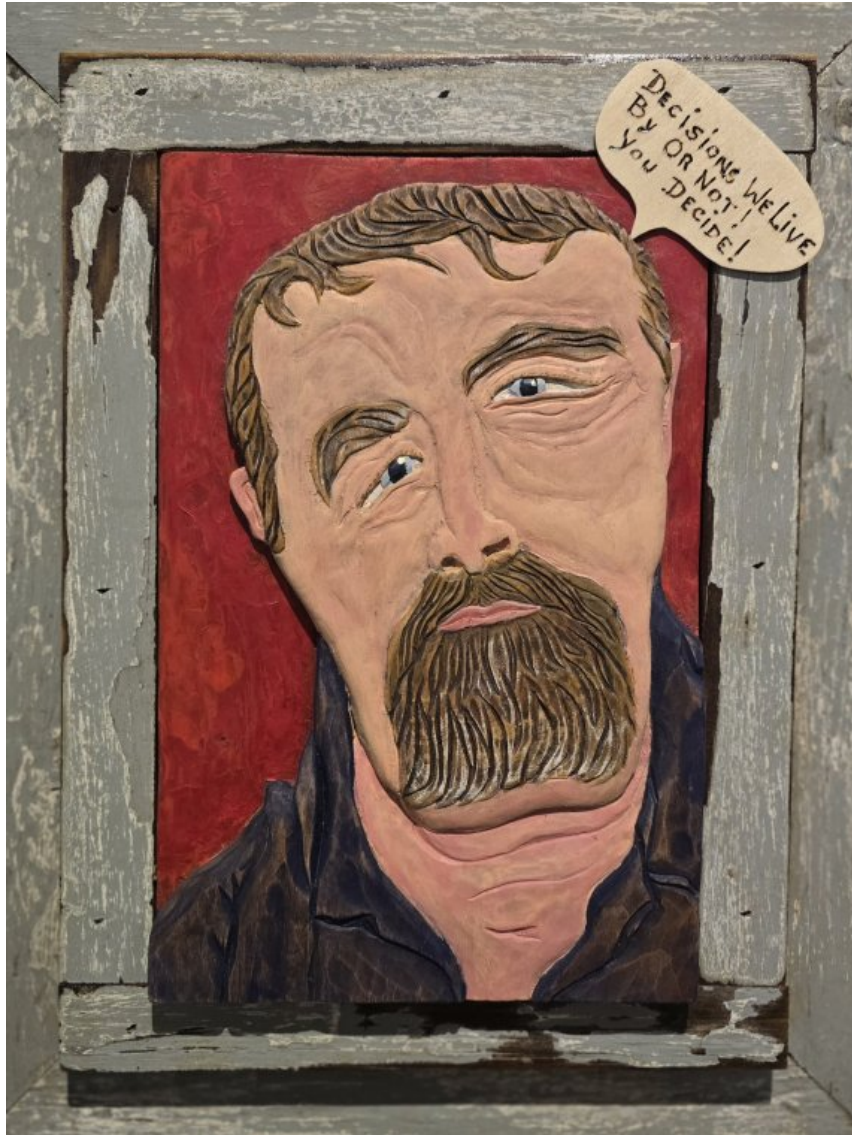

RENÉE WOLTZ

Heirloom, 2025

ceramic

8 x 6.5 in (h x w)

\$ 325

JACQUELINE HALUPKA  
Grandpa's cabin at sunrise, 2025

Acrylic on canvas  
18 x 24 in (h x w)

\$ 250