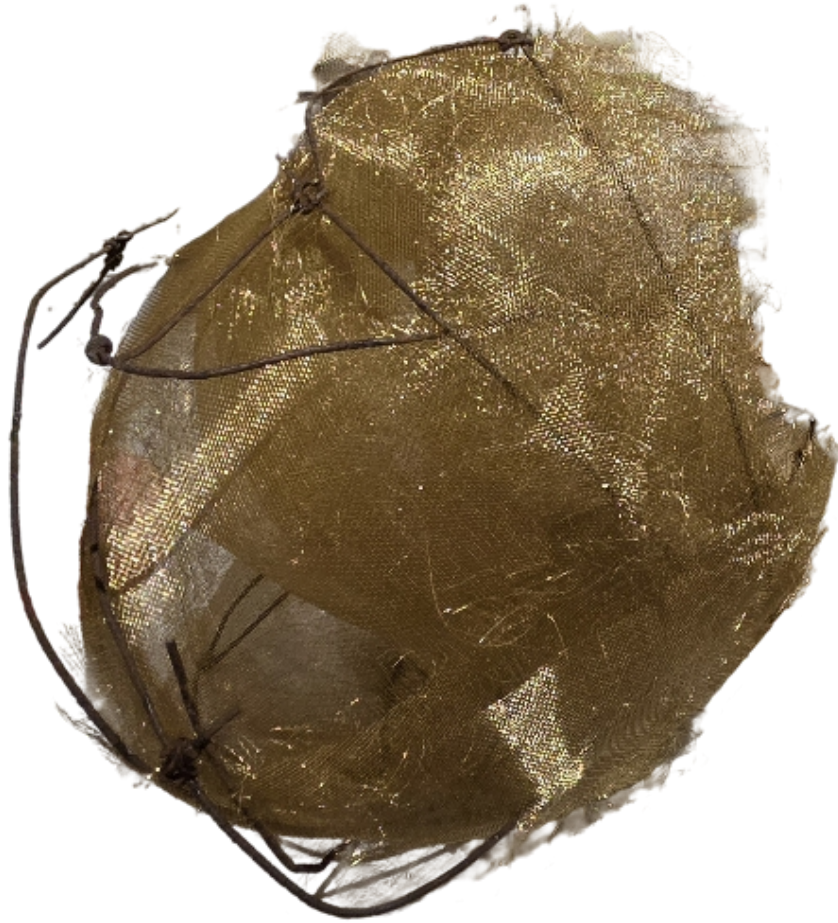

IRENE FAIZ

Breaking News: Tips On How To Overcome Troubled Waters, 2024

acrylic collage  
24 x 24 in (h x w)

CA\$ 300

NANCY KURSBATT  
untitled  
mixed media  
8 x 10 in (h x w)

DANIELLE REDDICK

light, 2024