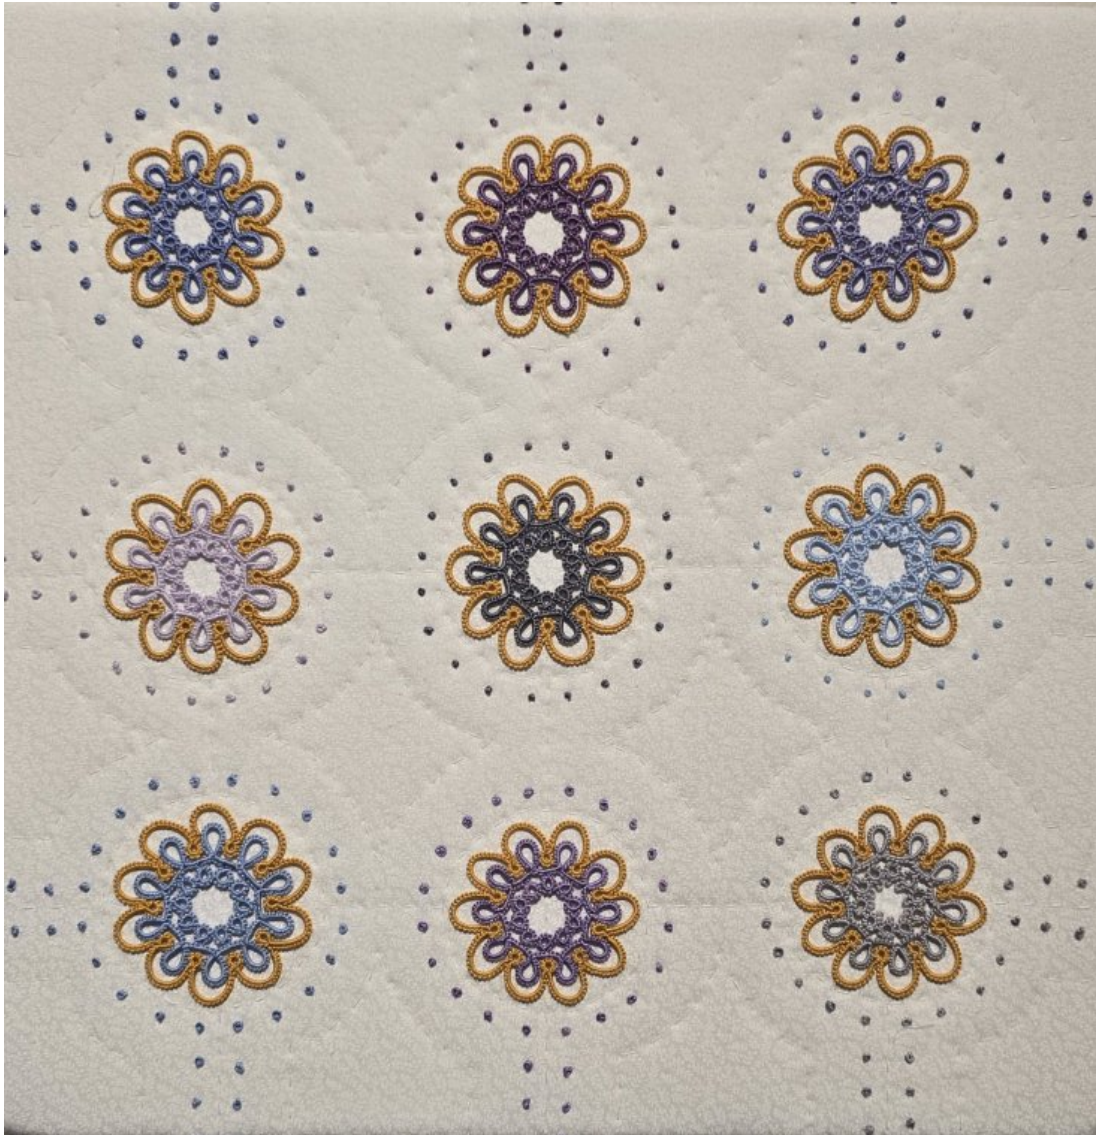

SUSANNE JAMES

Connected by a Thread, 2025

Mixed Media - fibre (yarn), photograph  
9 x 7 in (h x w)

CA\$ 250

PAT MOFFATT  
Fibre Art Mashup, 2024  
tattooing, embroidery, quilting  
12 x 12 in (h x w)  
CA\$ 450