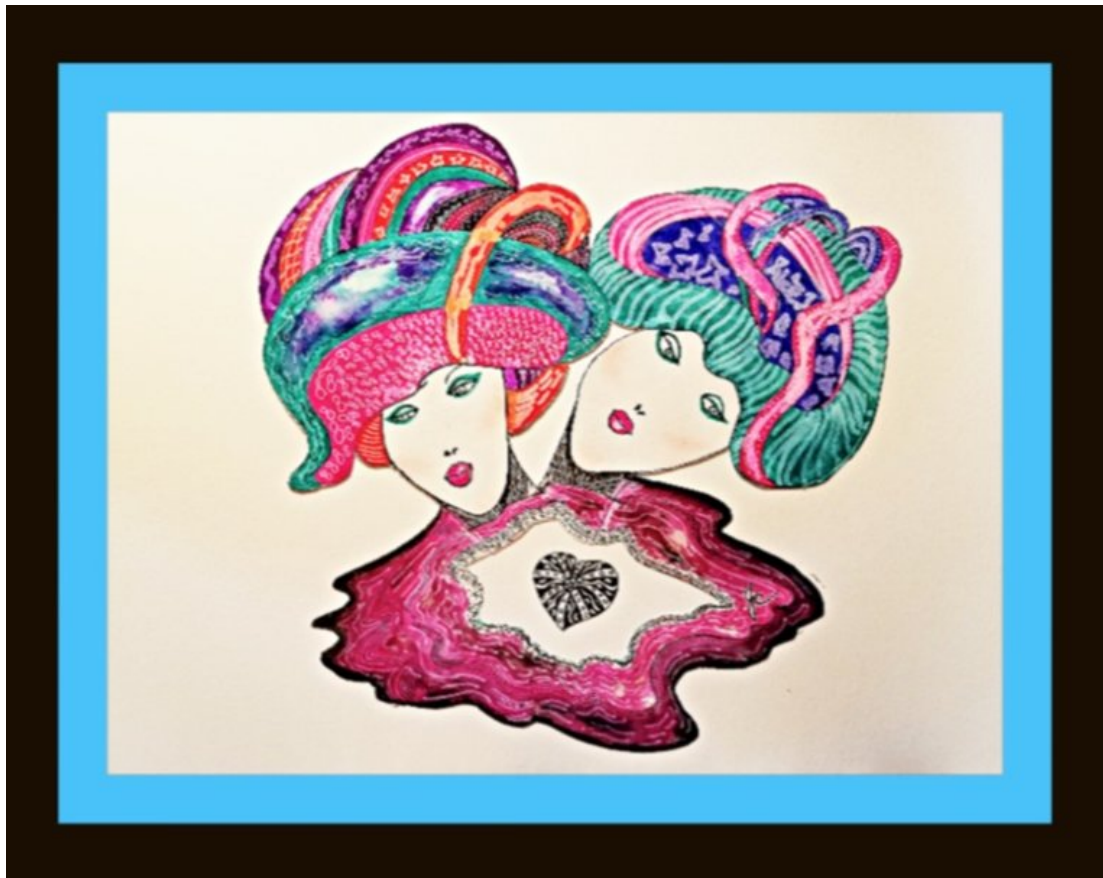

CA\$ 240

JUSTIN WRAY

Dragonfly Resting, 2023

Original photograph printed on Chromaluxe Metal  
18 x 24 in (h x w)

CA\$ 375

JERLYN CRADEN  
Legacy in the Making, 2024  
watercolour  
14 x 17 in (h x w)  
CA\$ 1,500