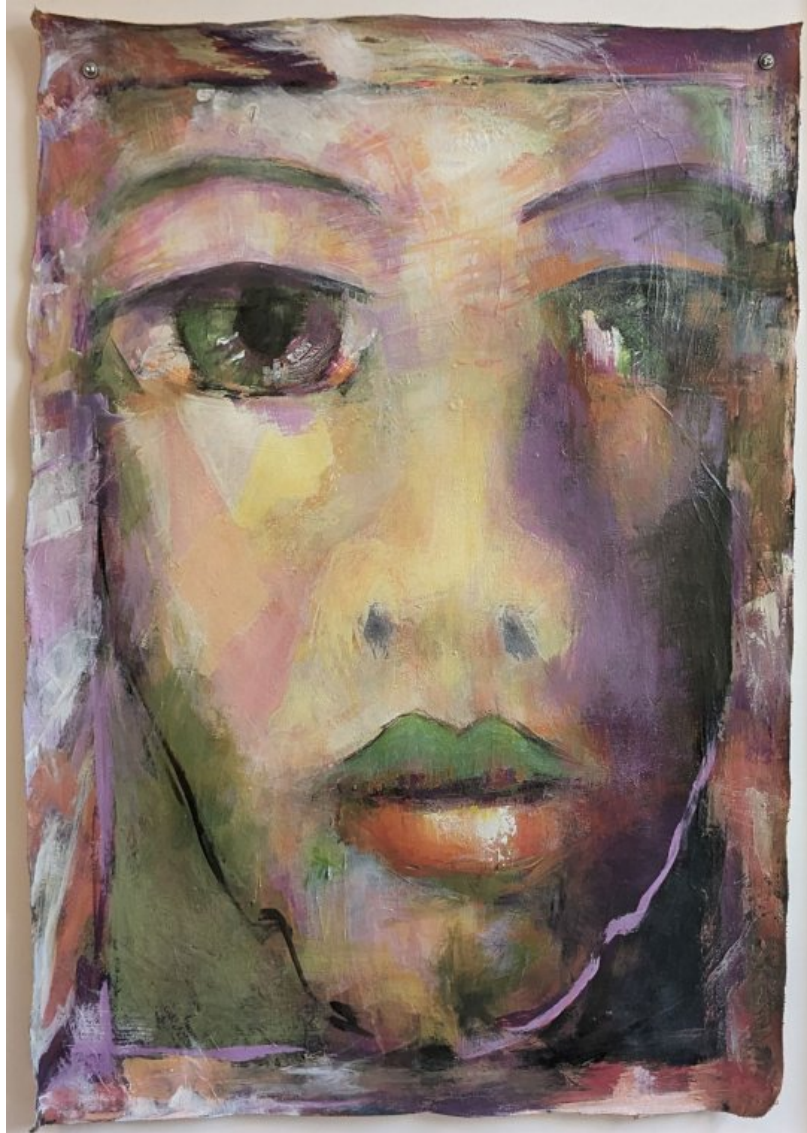

GRETHE JENSEN

We are young, we are strong, 2024

acrylic on raw canvas

30 x 20 in (h x w)

CA$ 750

Rails End Gallery and Arts Centre
Haliburton, Ontario, Canada
www.railsendgallery.com