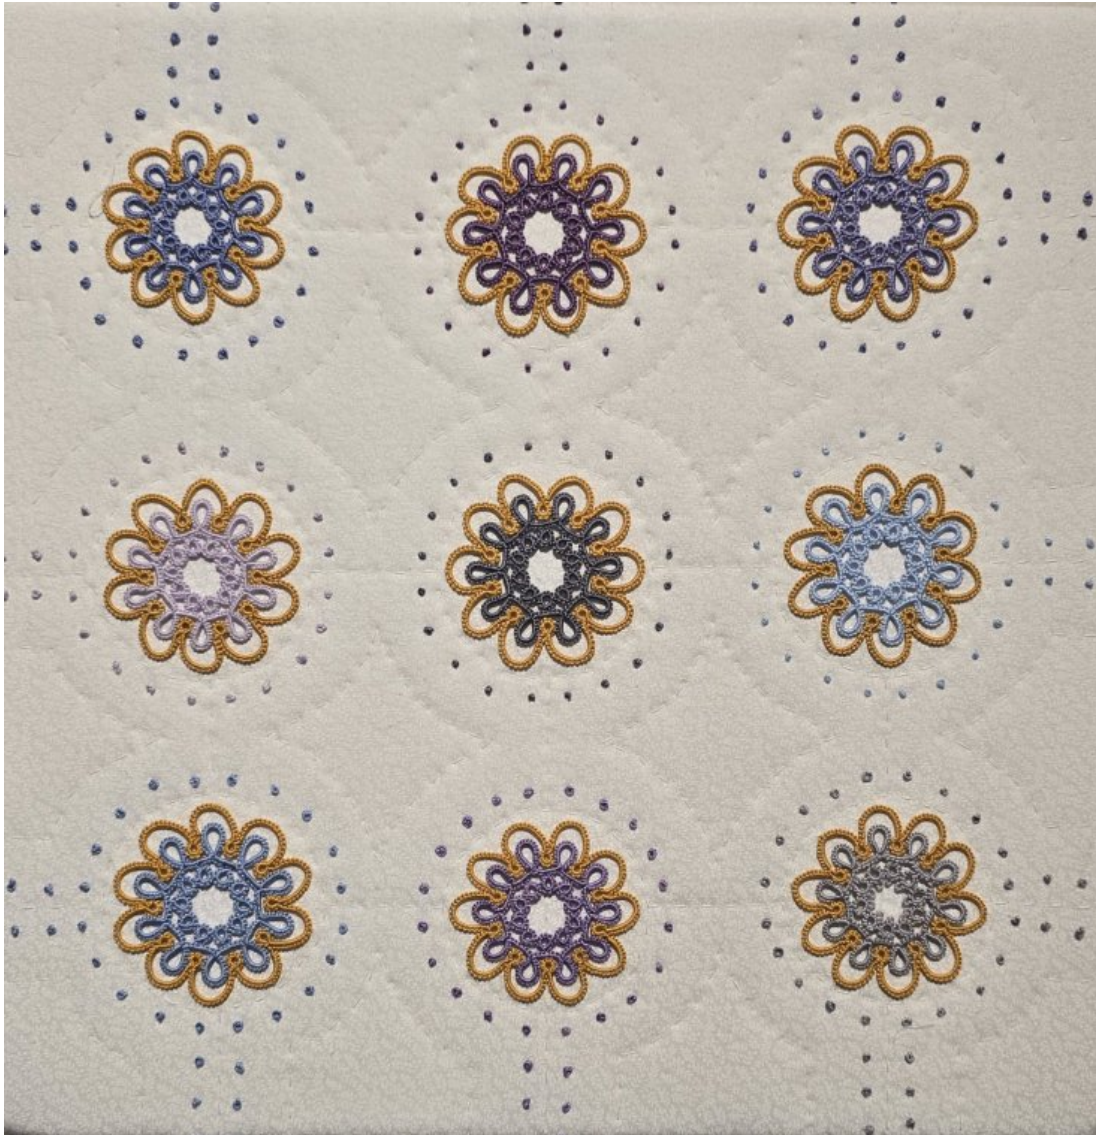

SUSANNE JAMES

Connected by a Thread, 2025

Mixed Media - fibre (yarn), photograph
9 x 7 in (h x w)

CA\$ 250

PAT MOFFATT
Fibre Art Mashup, 2024
tattooing, embroidery, quilting
12 x 12 in (h x w)
CA\$ 450

CHRISTINE MINO
Forms and Deformities, 2024
assemblage - wood
9 x 27 x 3.5 in (h x w x d)
CA\$ 150