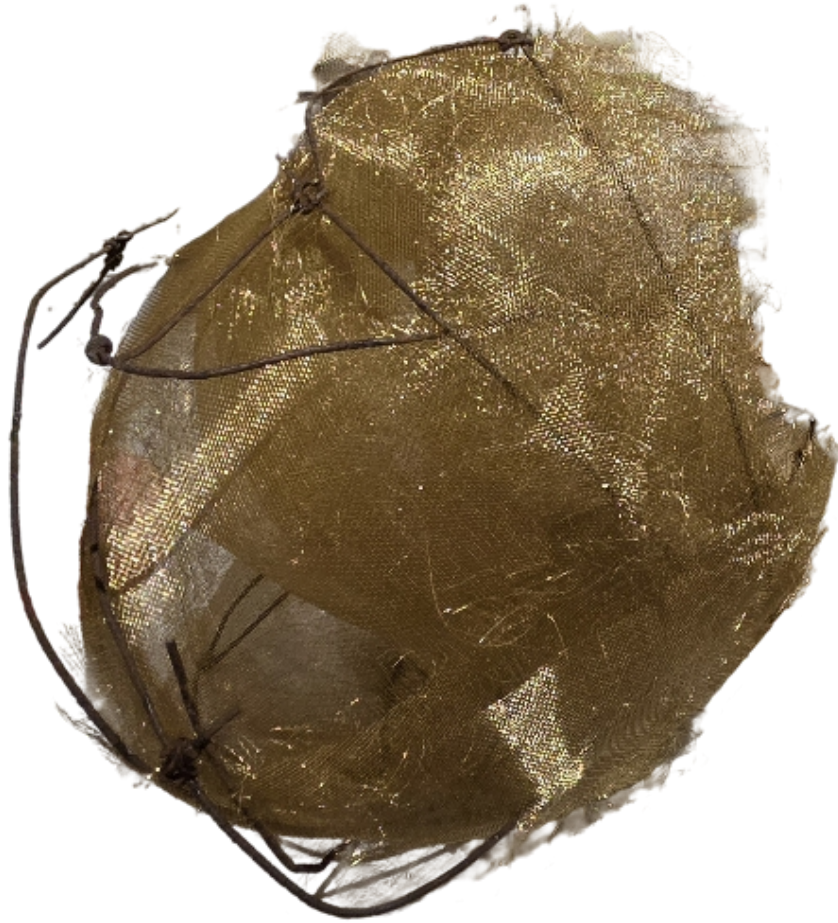

NANCY KURSBATT
untitled
mixed media
8 x 10 in (h x w)

DANIELLE REDDICK

light, 2024

bronze mesh

19 x 24 x 24 in (h x w x d)

CA$ 600