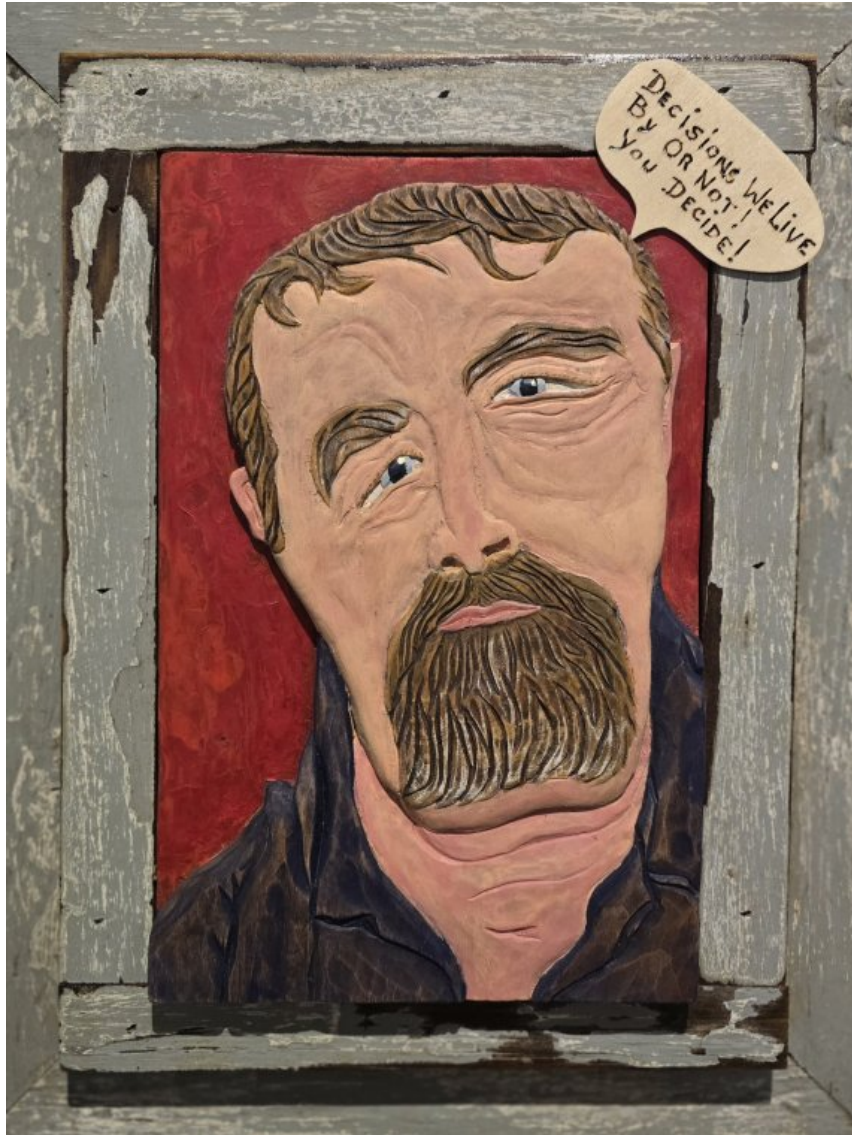

RENÉE WOLTZ

Heirloom, 2025

ceramic

8 x 6.5 in (h x w)

\$ 325

JACQUELINE HALUPKA
Grandpa's cabin at sunrise, 2025

Acrylic on canvas
18 x 24 in (h x w)

\$ 250

Rails End Gallery and Arts Centre
Haliburton, Ontario, Canada
www.railsendgallery.com

KEITH RYDBERG

Decisions, 2023

wood relief with acrylic
10 x 6.5 in (h x w)

CA\$ 150

Shawl

VICKI GREGORY
James Taking a Break, 2024
oil
16 x 16 in (h x w)
CA\$ 750