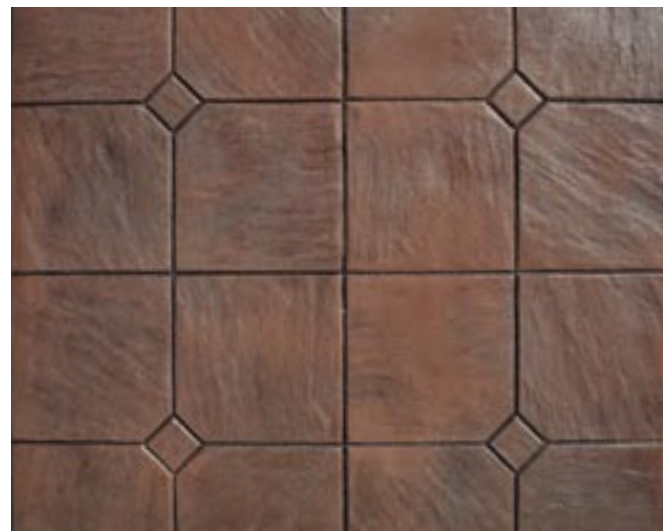

Slate with Diamond Inset, FM-3350 S/O
Brick Red Color Hardener, Dark Gray Antique Release