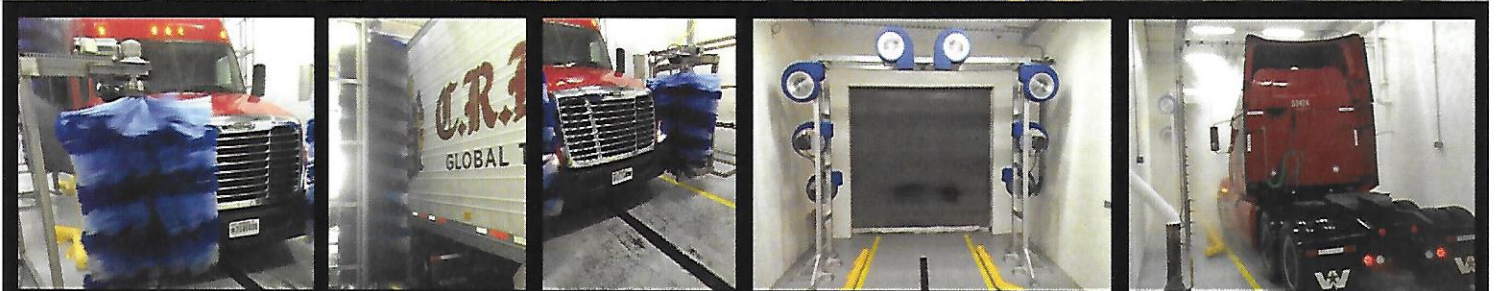

DRIVE THROUGH TRUCK WASH

1-800-544-7767
www.procarwashequipment.com