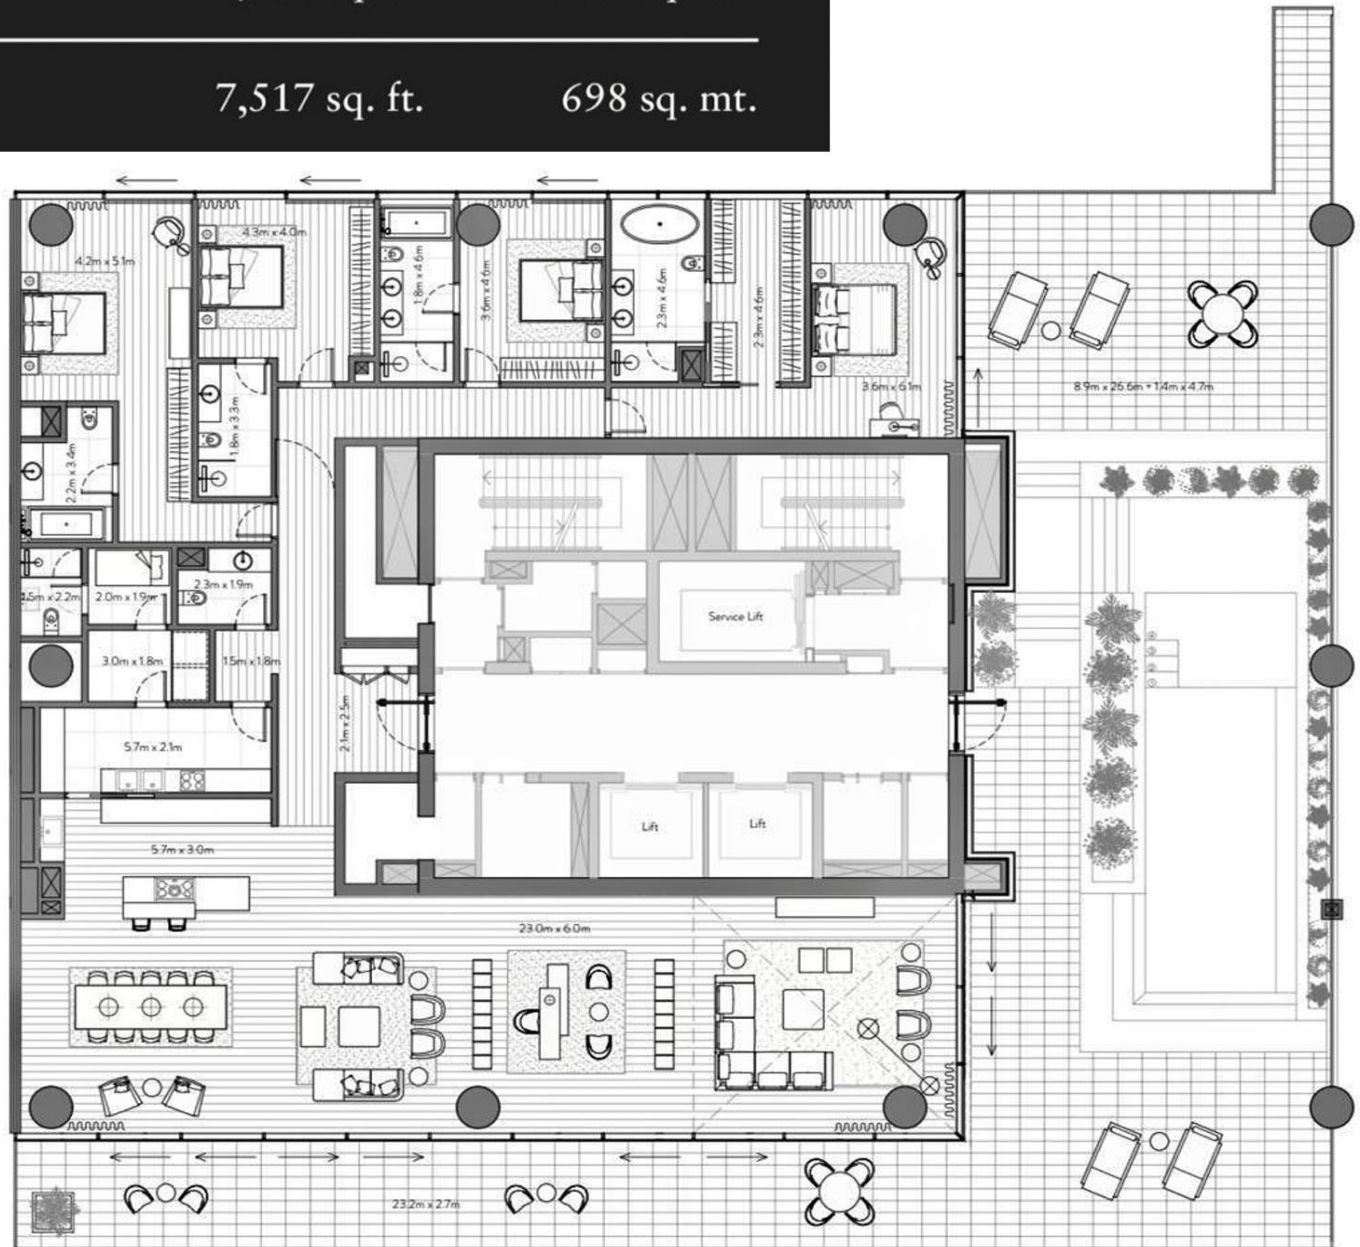

Residence

4,199 sq. ft.

390 sq. mt.

Terrace

3,318 sq. ft.

308 sq. mt.

Total

7,517 sq. ft.

698 sq. mt.