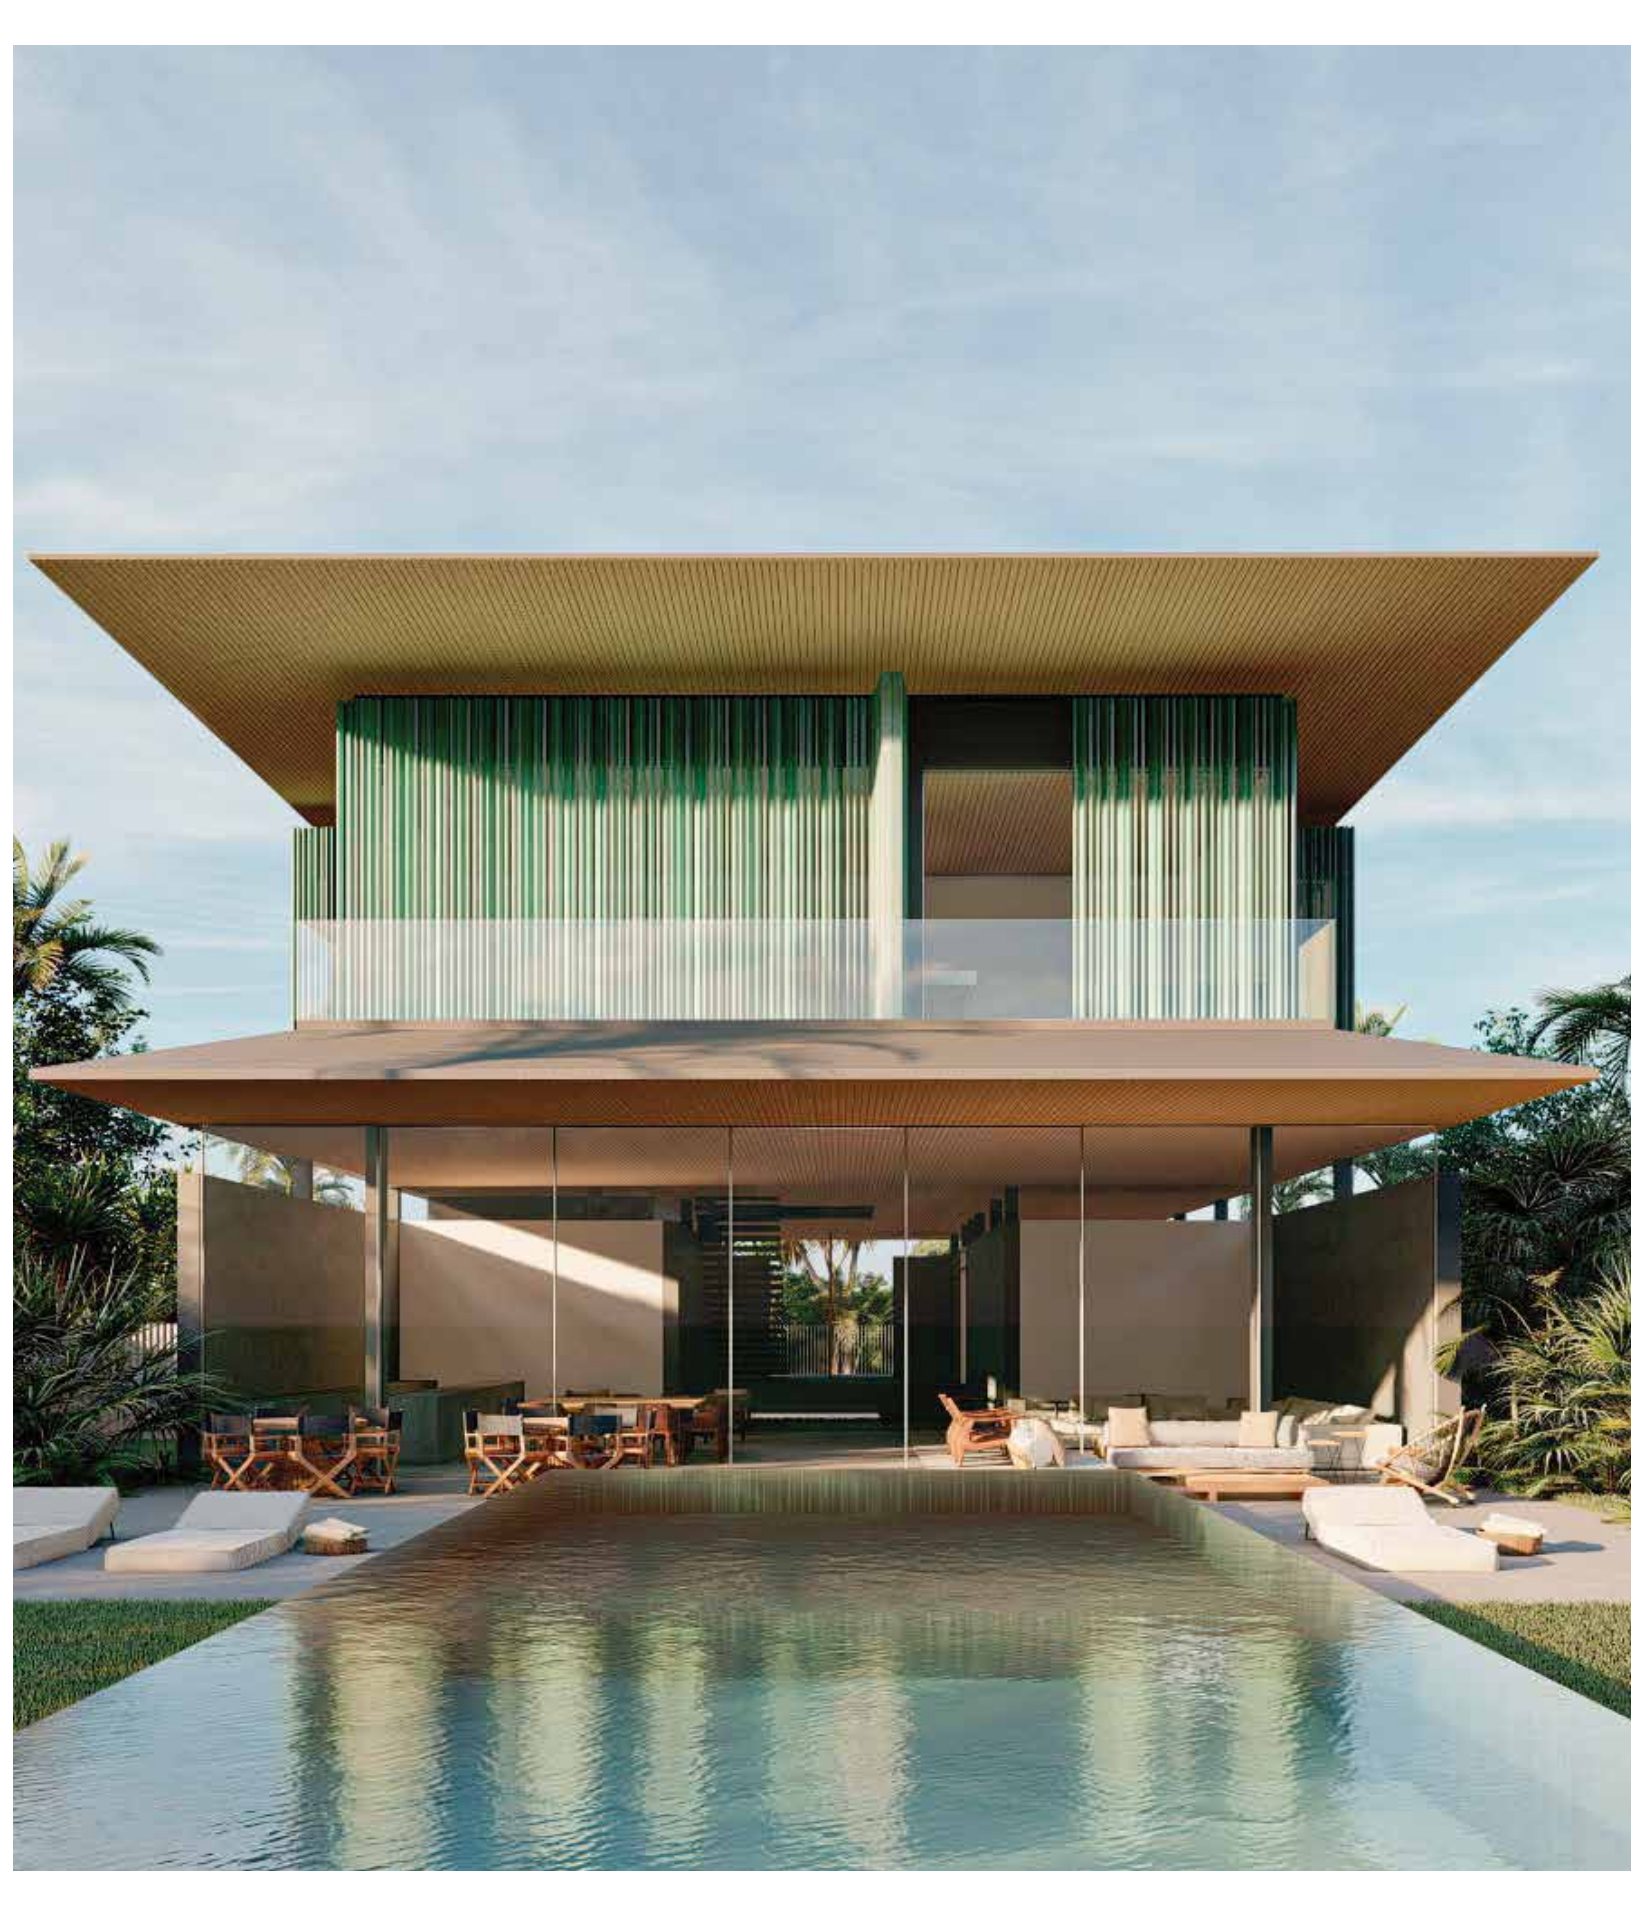

SEA
MIRROR
COPPER