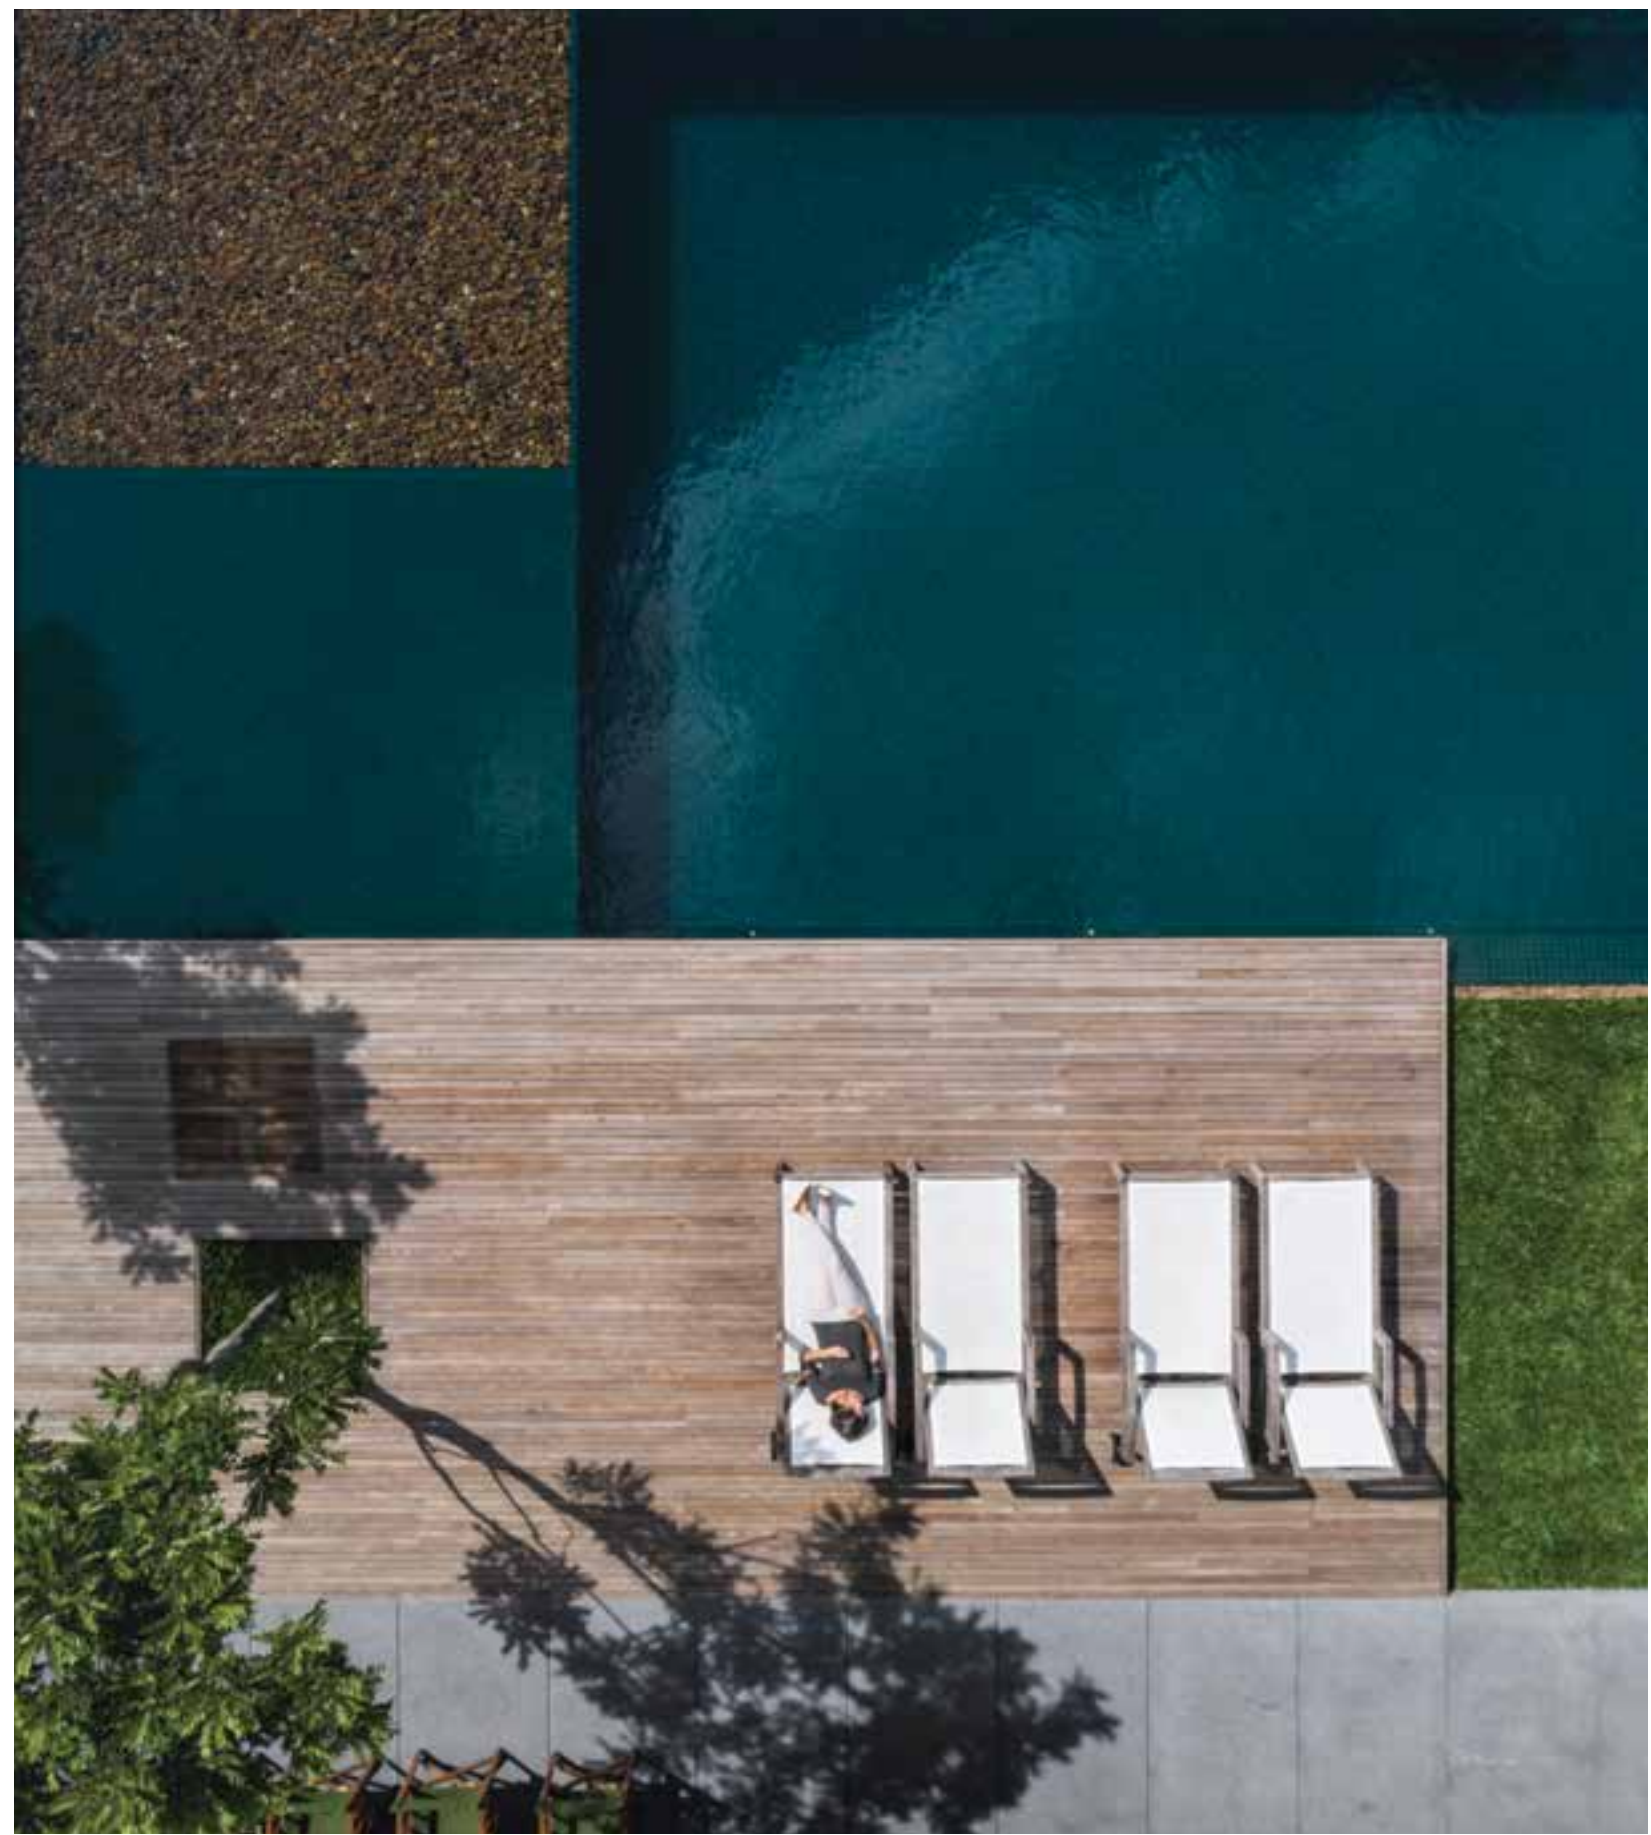

A sunset over the ocean with a large, out-of-focus orange object in the foreground. The sky is a mix of blue and orange, and the water is dark blue with a reflection of the sunset. The text 'SEA' is written in white, bold, sans-serif font, positioned on the left side of the image.

SEA

MIRROR

WELCOME TO SEA MIRROR

SEA MIRROR IS PRIMED TO BECOME A HAVEN FOR ULTRA-HIGH-NET-WORTH INDIVIDUALS. NESTLED ON A PRIVATE GATED ISLAND WITH IMPRESSIVE VIEWS OF THE SEA AND DUBAI'S SKYLINE, PROJECT SEA MIRROR CONSISTS OF 18 REMARKABLE PROPERTIES THAT OFFER LUXURY ISLAND LIVING. CENTERED AROUND DESIGN-LED ARCHITECTURAL MASTERPIECES, ATTENTION TO DETAIL IS AT THE CORE OF THIS DEVELOPMENT WHERE SUSTAINABLE, MODERN DESIGN MEETS EXQUISITE FINISHES.

EACH HOME BOASTS EXPANSIVE INDOOR/OUTDOOR ENTERTAINMENT AREAS, COMPLEMENTED BY WORLD-CLASS AMENITIES.

JUMEIRA BAY HIGHLIGHTS

JUMEIRA BAY IS A 6 MILLION SQUARE FOOT ISLAND DEVELOPMENT OFF THE COAST OF DUBAI. A PEACEFUL RETREAT ONLY 10 MINUTES FROM THE BUZZ OF DOWNTOWN DUBAI, THE ISLAND IS SET TO BECOME THE ADDRESS OF CHOICE FOR ULTRA-HIGH-NET-WORTH HOME BUYERS SEEKING PRIVACY AND ACCESS IN EQUAL MEASURE. THIS WELL-CONSIDERED LOCATION DEMANDS A PROJECT WORTHY OF ITS LOFTY AMBITIONS FOR AUTHENTIC LUXURY LIVING.

PROJECT HIGHLIGHTS

- 18 WATERFRONT PLOTS
- ONLY DEVELOPER ON JUMEIRA BAY ISLAND
- INTERNATIONAL AWARD-WINNING ARCHITECTS
- SUSTAINABLE, MODERN DESIGN & ULTRA-HIGH-END FINISHES
- THE ONLY OFFSHORE PRIVATE DECK AND DOCKING FACILITY IN DUBAI
- UNINTERRUPTED SEA AND SKYLINE VIEWS