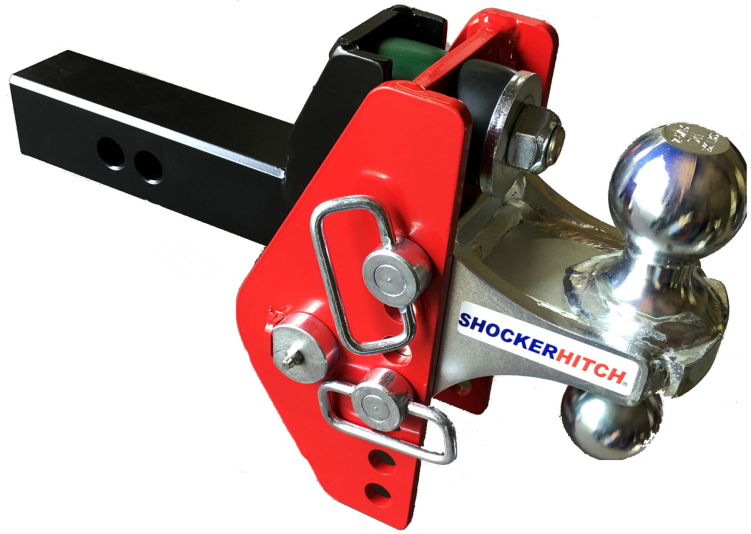

[Learn More >>](#)

[Browse by Trailer MFG >>](#)

Gooseneck Surge Air Hitch & Shift Lock Coupler

 Shocker Hitch® 2019 All Rights Reserved

Dismiss

Add instant air ride towing to your pickup & camper with an equalizer, weight-distribution hitch (easily bolts to your existing w-d head)

[Learn More >>](#)

Shocker Air Equalizer for Weight Distribution Hitches

 Shocker Hitch® 2019 All Rights Reserved

Dismiss

[Build My HD Air Hitch >>](#)

Shocker HD Air Receiver Hitch w/ Combo Ball Mount

[Impact Cushioned Ball Mounts](#)

 Shocker Hitch® 2019 All Rights Reserved

Dismiss

trailers.

[Learn More >>](#)

Shocker Impact Cushioned Adjustable Multi-Ball Mount

 Shocker Hitch® 2019 All Rights Reserved
[Dismiss](#)

Shocker Air Trailer Tongue Mounts

trailer towing. Just bolts on to your trailers channel or square plate mount. Perfect for when you don't know what pickup you will use for your trailer. Also ideal for flatbed & end dump trailers.

[Learn More >>](#)