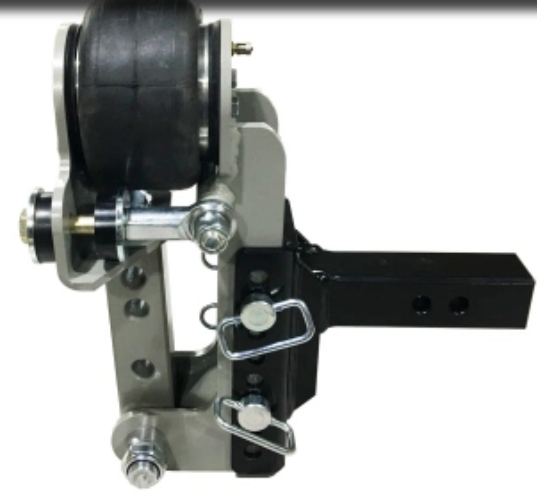

SALE

\$479.99 – \$579.99

Select options

Shocker Hitch® 2019 All Rights Reserved

Dismiss

Vertical Channel Weld On Tongue Adapter for Trailer A-Frames

SALE

\$79.99 - \$116.99

Select options

Shocker Gooseneck Air Hitch for PJ Trailer 30,000 lbs

SALE

\$929.99 - \$949.99

Select options

Shocker Air Equalizer for Weight Distribution Hitch - 12,000 lbs

SALE

\$569.99 - \$639.99