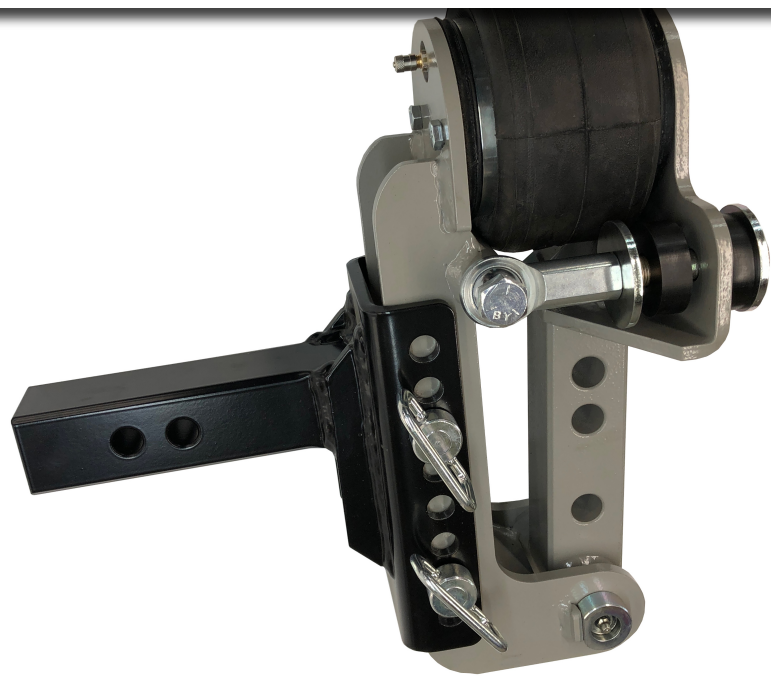

Shocker Hitch® 2019 All Rights Reserved

Dismiss

Our selection of the original 12K Shocker Air hitch is ideal for all around towing use. Available for 2", 2-1/2" & 3" receivers. The built in air bag absorbs the road shocks and creates a smooth trailer towing experience.

[Learn More >>](#)

[Browse by Trailer MFG >>](#)

Gooseneck Surge Air Hitch & Shift Lock Coupler

 Shocker Hitch® 2019 All Rights Reserved

Dismiss

Add instant air ride towing to your pickup & camper with an equalizer, weight-distribution hitch (easily bolts to your existing w-d head)

[Learn More >>](#)

Shocker Air Equalizer for Weight Distribution Hitches

 Shocker Hitch® 2019 All Rights Reserved

Dismiss

[Build My HD Air Hitch >>](#)

Shocker HD Air Receiver Hitch w/ Combo Ball Mount

[Impact Cushioned Ball Mounts](#)

trailer towing. Just bolts on to your trailers channel or square plate mount. Perfect for when you don't know what pickup you will use for your trailer. Also ideal for flatbed & end dump trailers.

[Learn More >>](#)