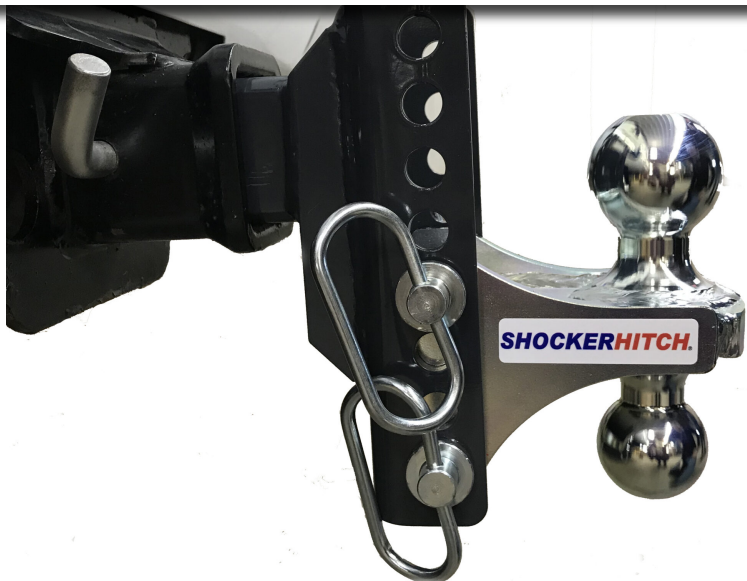

Shocker Hitch® 2019 All Rights Reserved

Dismiss