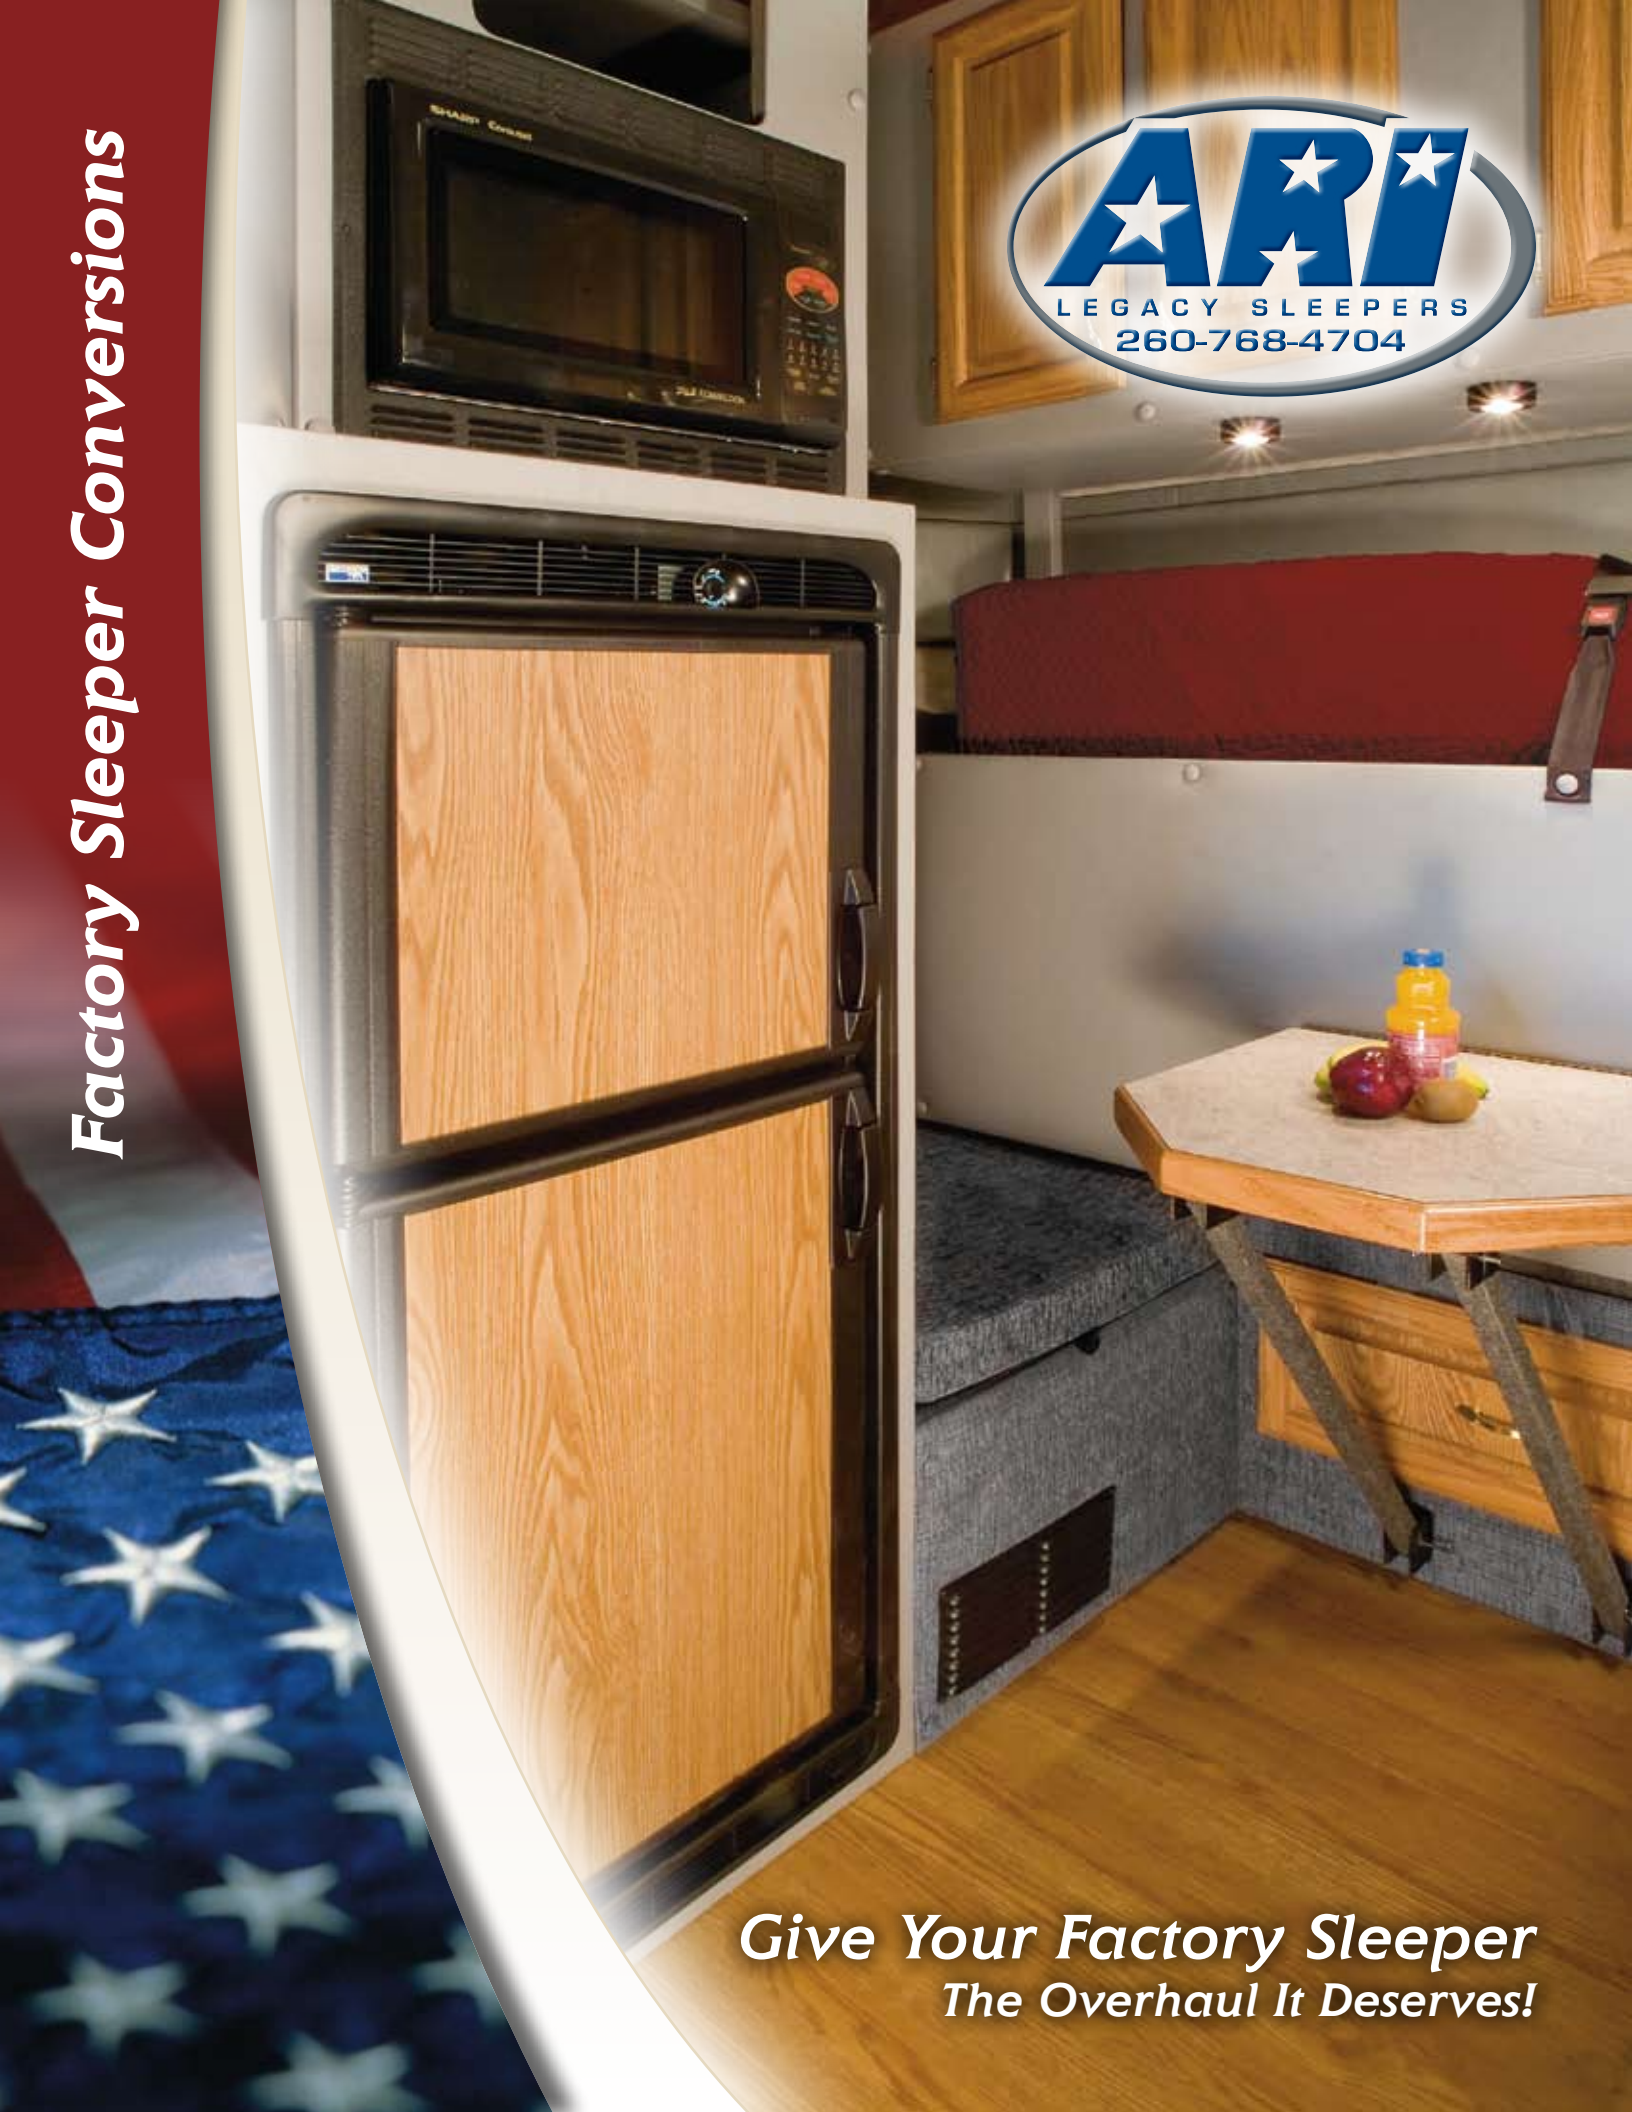

Factory Sleeper Conversions

***Give Your Factory Sleeper
The Overhaul It Deserves!***

Bed/dinette in the bed position

Stainless steel sink with decorator faucet and hot/cold running water

Wide screen flat panel high definition TV with optional surround sound system!

Your Factory Conversion Specialists

ARI also offers superior craftsmanship in the factory sleeper market. We can install sinks, hot water heaters, showers w/cassette porta potti, microwaves, invertors, built in TV/DVD's, refrigerators and storage cabinets. Because we custom build all conversions, we ask that you call and schedule a time to measure up your interior cabinets and get a proper quote.