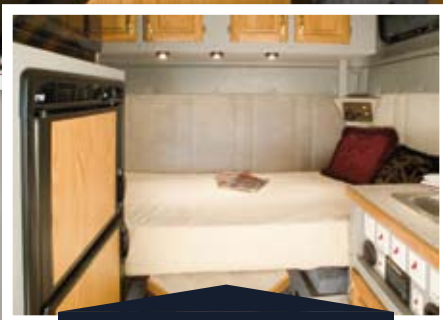

Factory Sleeper Conversions

***Give Your Factory Sleeper
The Overhaul It Deserves!***

Bed/dinette in the bed position

Stainless steel sink with decorator faucet and hot/cold running water

Wide screen flat panel high definition TV with optional surround sound system!

Your Factory Conversion Specialists

ARI also offers superior craftsmanship in the factory sleeper market. We can install sinks, hot water heaters, showers w/cassette porta potti, microwaves, invertors, built in TV/DVD's, refrigerators and storage cabinets. Because we custom build all conversions, we ask that you call and schedule a time to measure up your interior cabinets and get a proper quote.