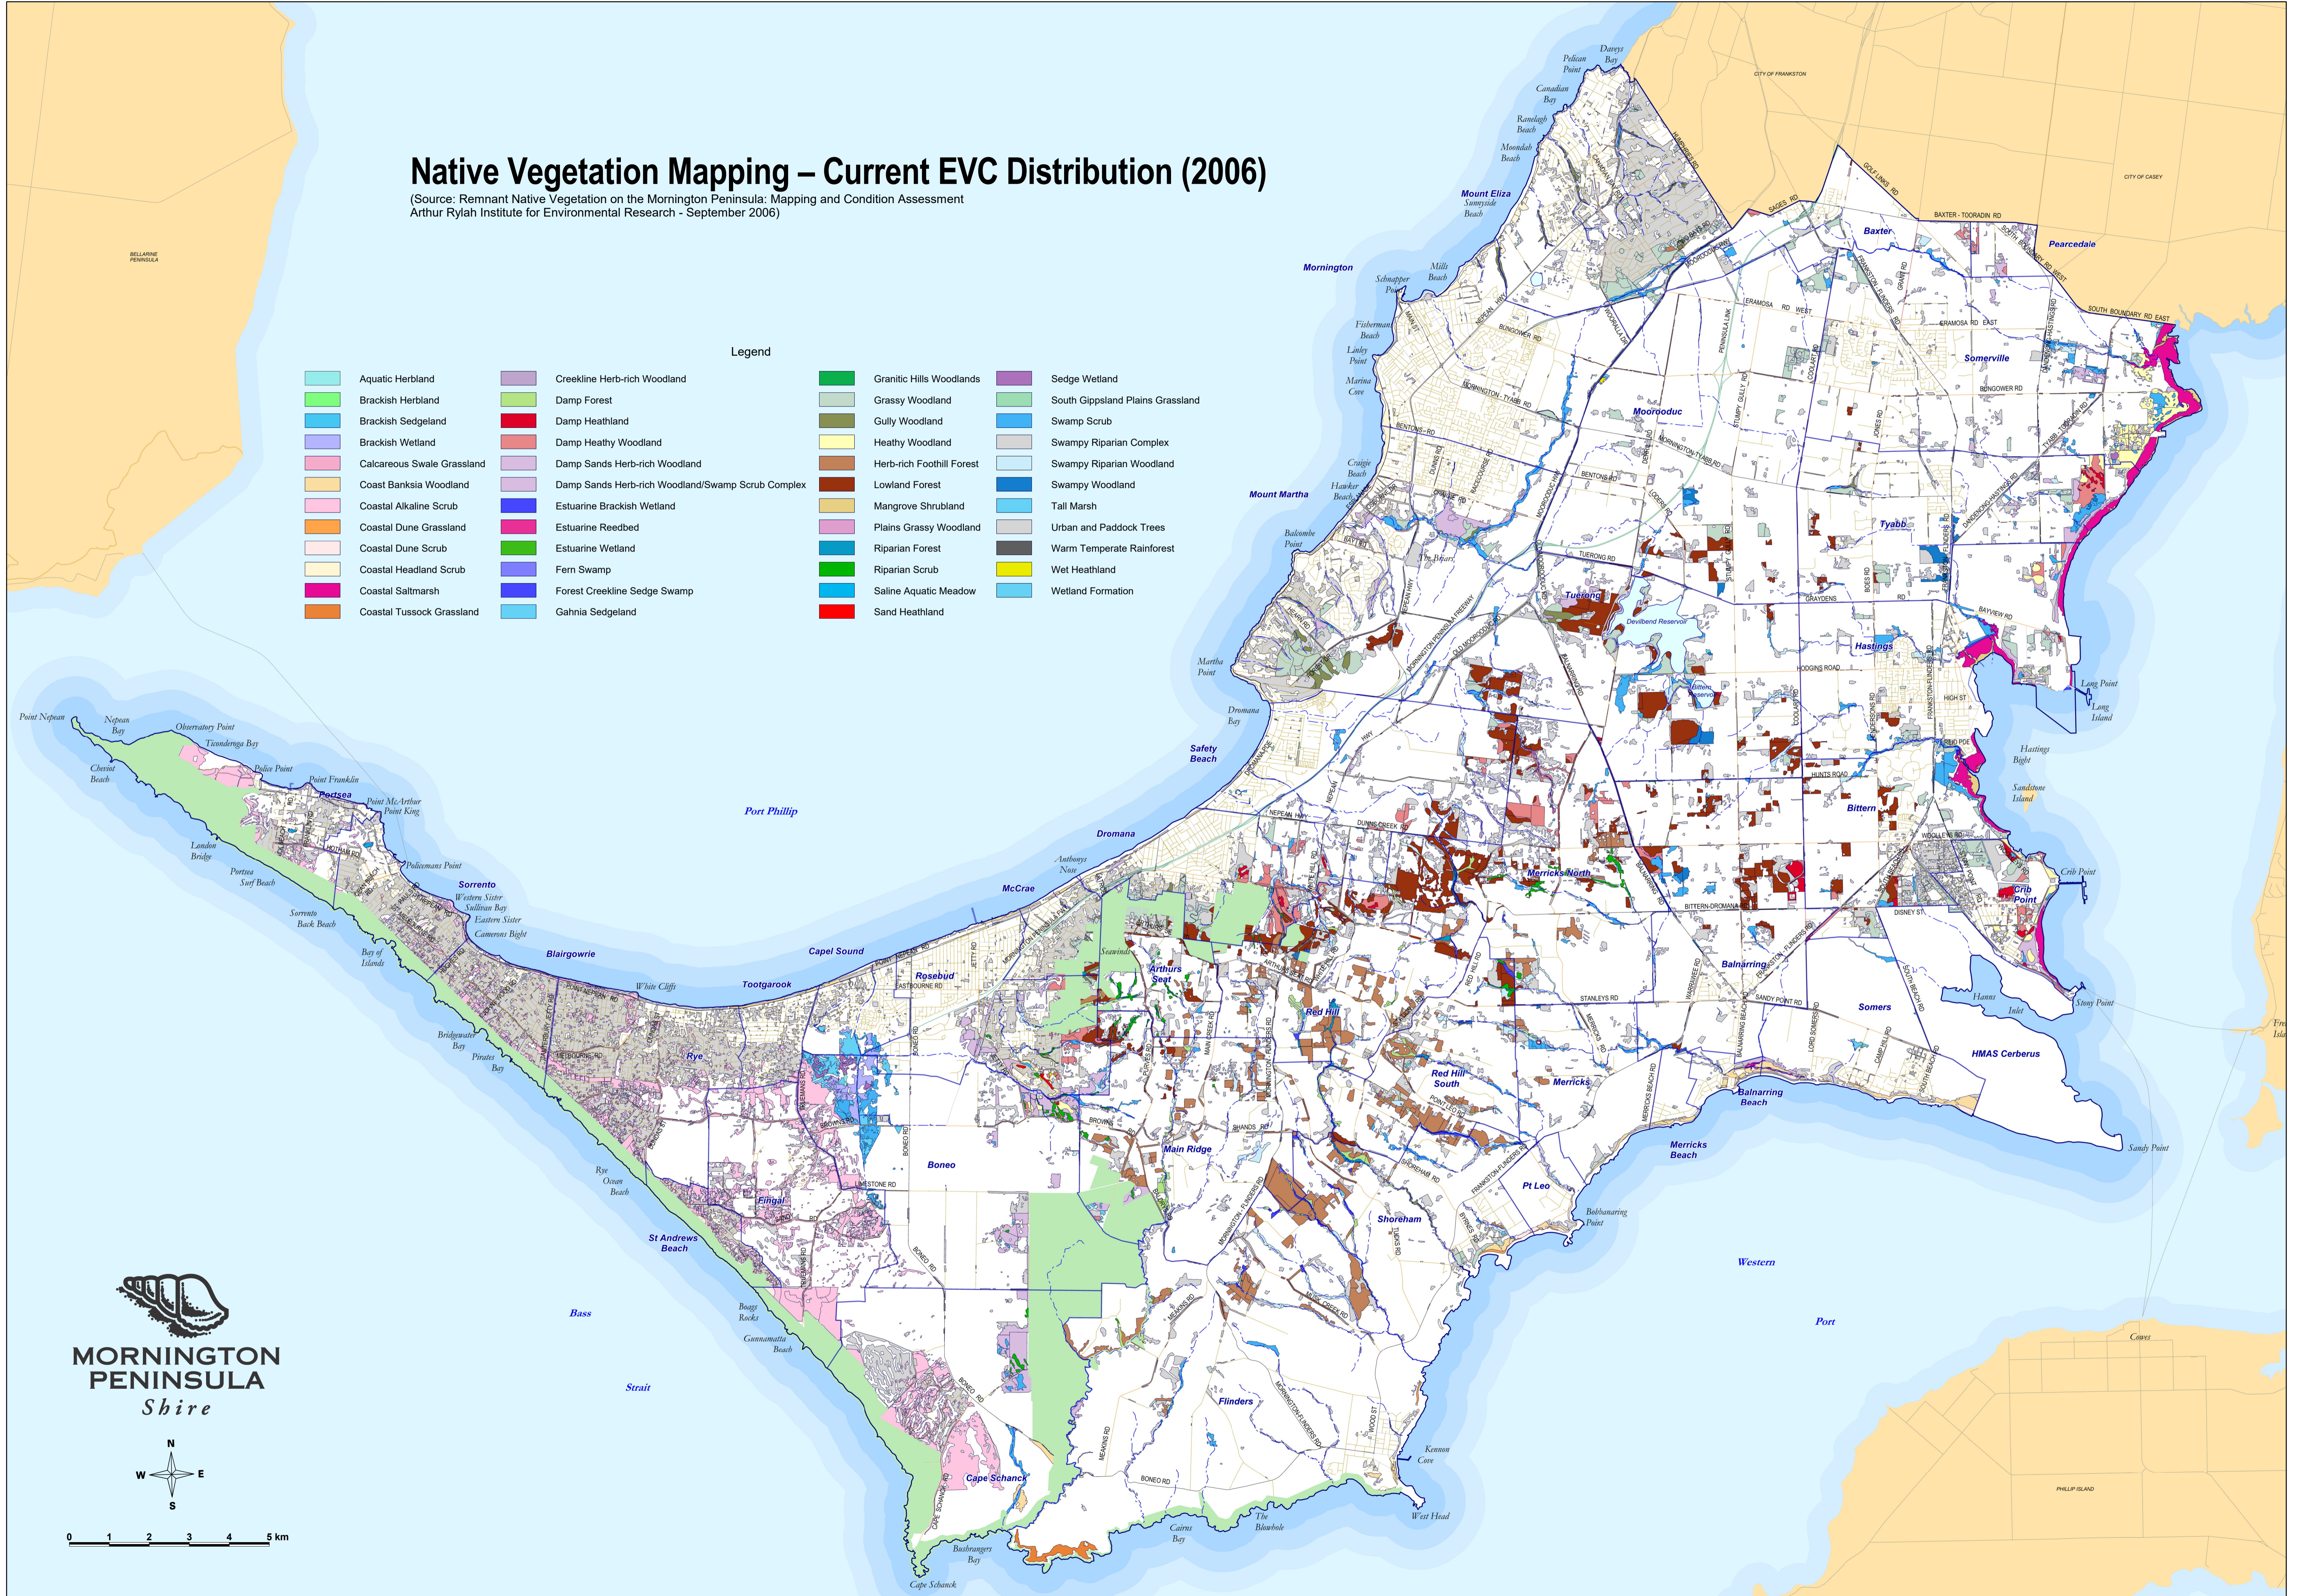

Native Vegetation Mapping – Current EVC Distribution (2006)

(Source: Remnant Native Vegetation on the Mornington Peninsula: Mapping and Condition Assessment
Arthur Rylah Institute for Environmental Research - September 2006)

Legend			

MORNINGTON PENINSULA
Shire