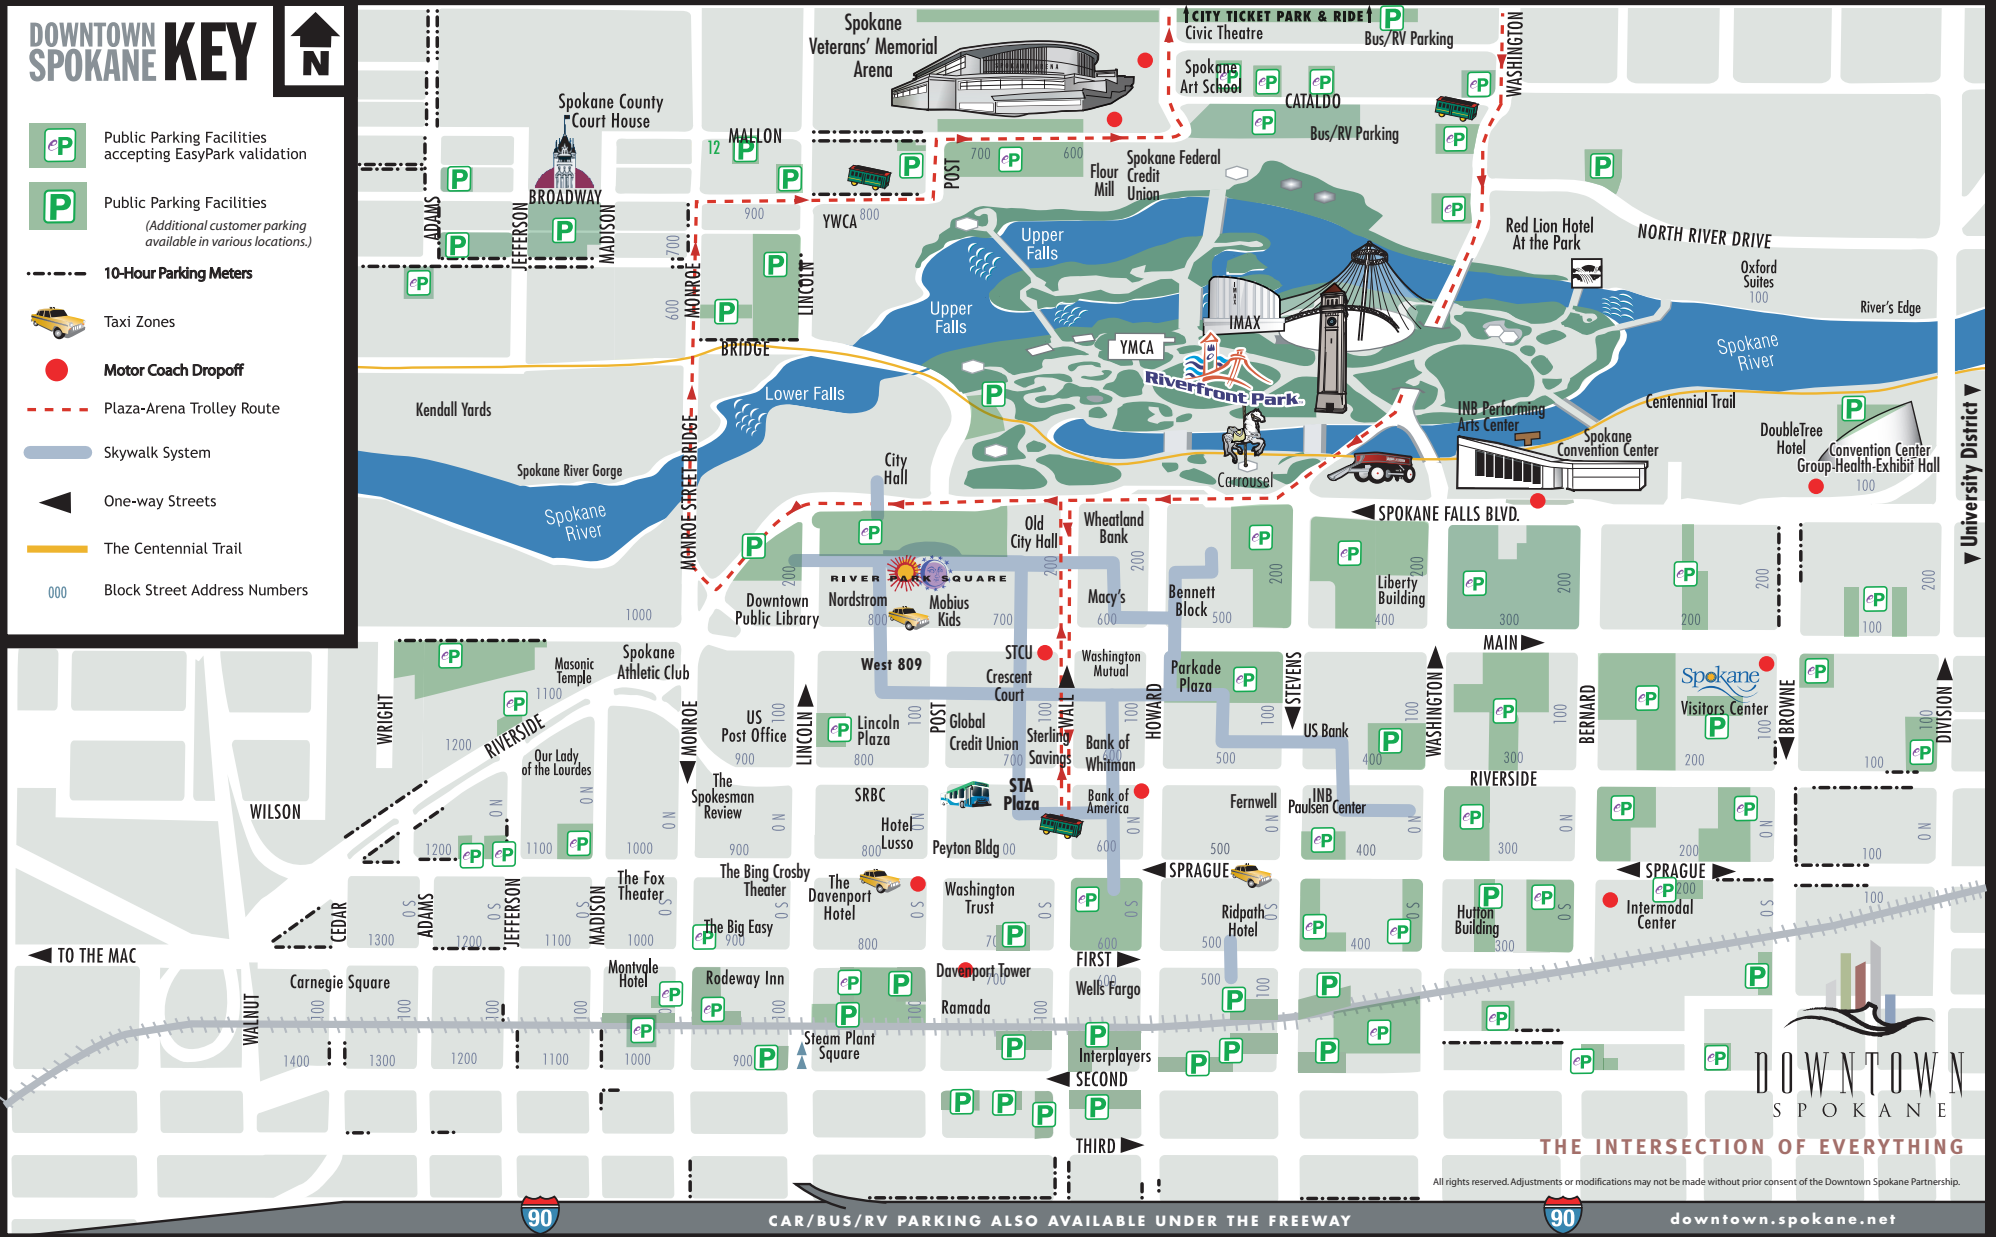

Downtown Parking – easier to find than your car keys.

DOWNTOWN SPOKANE KEY

- Public Parking Facilities accepting EasyPark validation
- Public Parking Facilities (Additional customer parking available in various locations.)
- 10-Hour Parking Meters
- Taxi Zones
- Motor Coach Dropoff
- Plaza-Arena Trolley Route
- Skywalk System
- One-way Streets
- The Centennial Trail
- Block Street Address Numbers

DOWNTOWN SPOKANE
THE INTERSECTION OF EVERYTHING

CAR/BUS/RV PARKING ALSO AVAILABLE UNDER THE FREEWAY

downtown.spokane.net