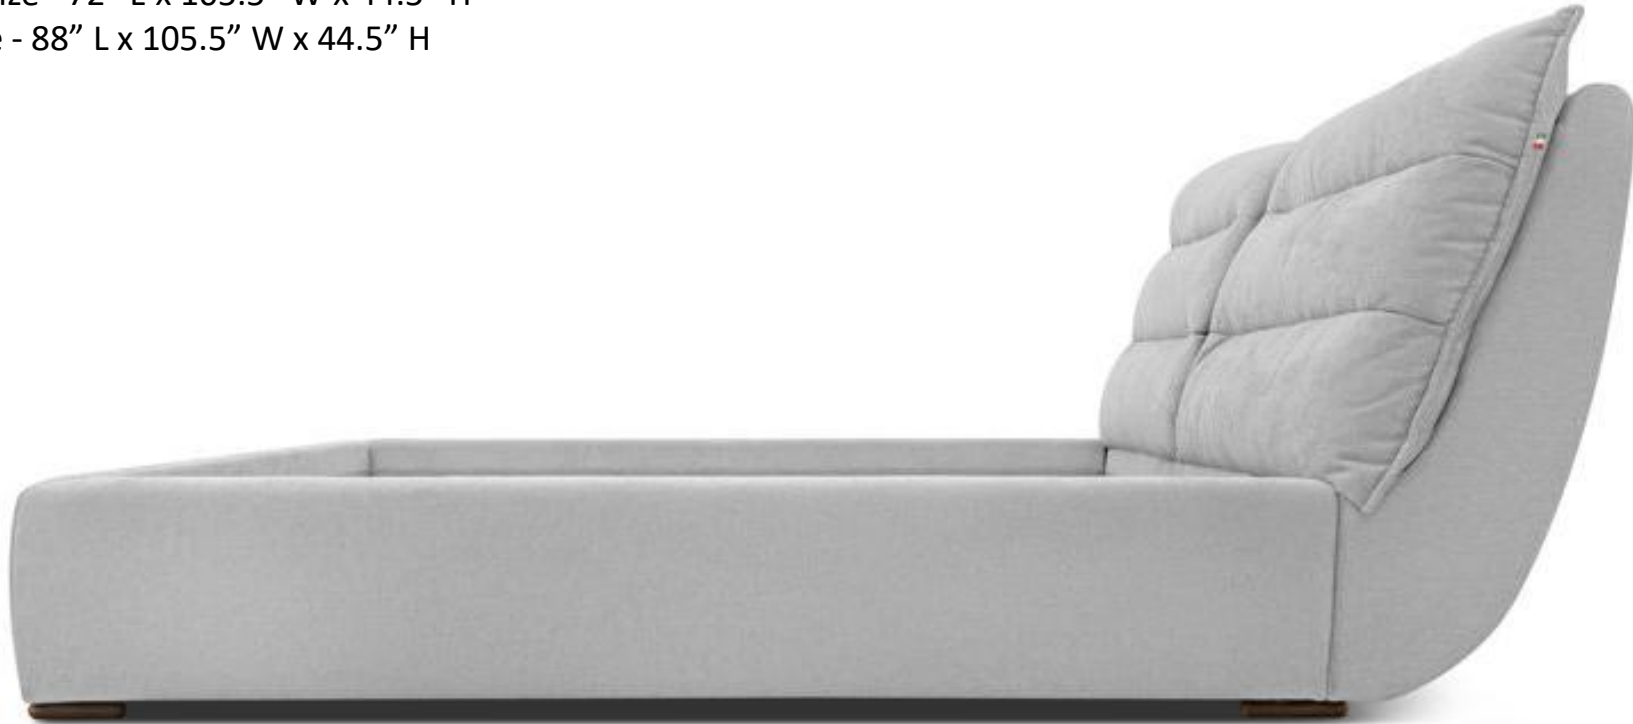

Altea Upholstered Bed

L03

Queen Size - 72" L x 105.5" W x 44.5" H

King Size - 88" L x 105.5" W x 44.5" H

- Available in Queen and King sizes
- Available in 2 colors: Gray and Beige
- Luxury Experience: This premium bed is destined to become the centerpiece of your bedroom
- 100% Upholstered
- Ultimate Comfort: The bed features integrated cushions in the headboard for extra comfort
- Full slats included