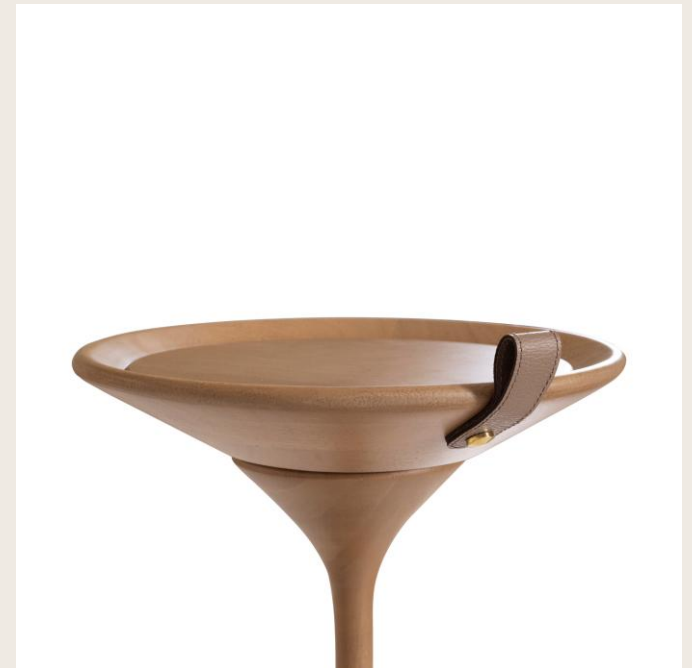

Wood: NZF (Hazelnut)

As picture

Contact us
For pricing
hello@safurniture.com

Aya Side Table
19" L x 19" D x 16.5" H

Wood: NZF
Hardware: Gold

Contact us
For pricing
hello@safurniture.com

As picture

Cacho Wine Rack