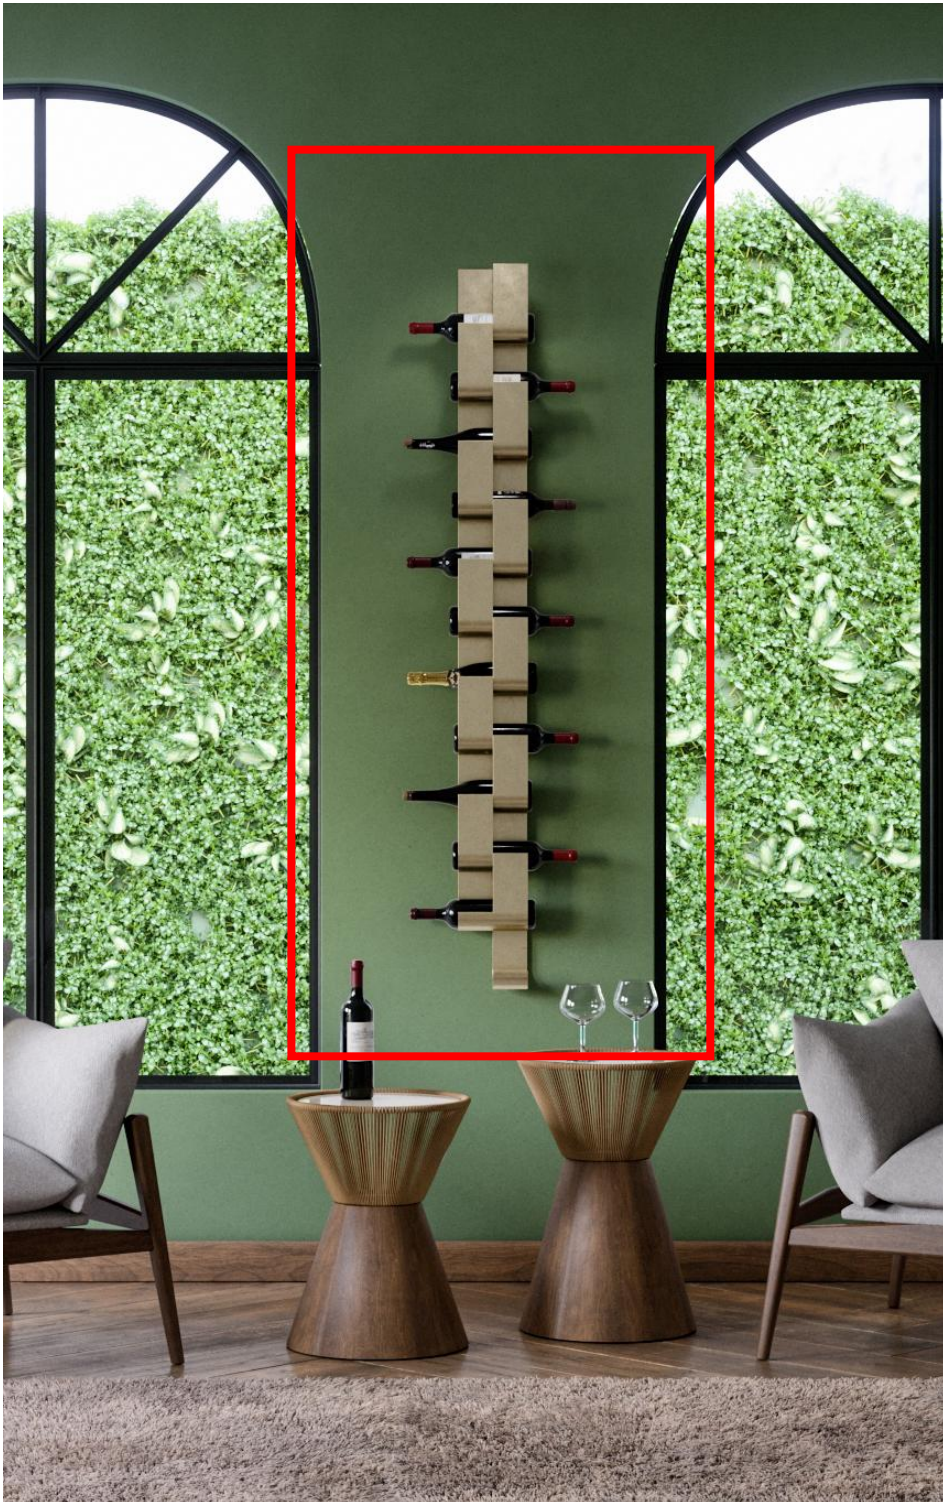

As picture

Reference image

Loop Stool
Stool: 14" L x 14" D x 18" H

As picture

Wood: NZF (Hazelnut)
Fabric: A-712 (Light Gray)
Caramel Leather

Contact us
For pricing
hello@safurniture.com

A-712

93% Algodão / 7% Linho

MADEIRA
NOZES (NZF)

Loop Stool
Stool: 14" L x 14" D x 18" H

As picture

Wood: NZF (Hazelnut)
Fabric: A-712 (Light Gray)

Contact us
For pricing
hello@safurniture.com

As picture

Loop Side Table
Side Table: 16" L x 16" D x 20" H

Wood: NZF (Hazelnut)

As picture

Contact us
For pricing
hello@safurniture.com

Aya Side Table
19" L x 19" D x 16.5" H

Wood: NZF
Hardware: Gold

Contact us
For pricing
hello@safurniture.com

As picture

Cacho Wine Rack

Champagne Gold

Cacho 12-Bottle Wine Rack
8" L x 4.3" D x 36.2" H

Finish: Champagne Gold

Contact us
For pricing
hello@safurniture.com

SOUTH AMERICA FURNITURE

INVENTORY
Upholstered Beds

Angely Corner Bed
Twin Size