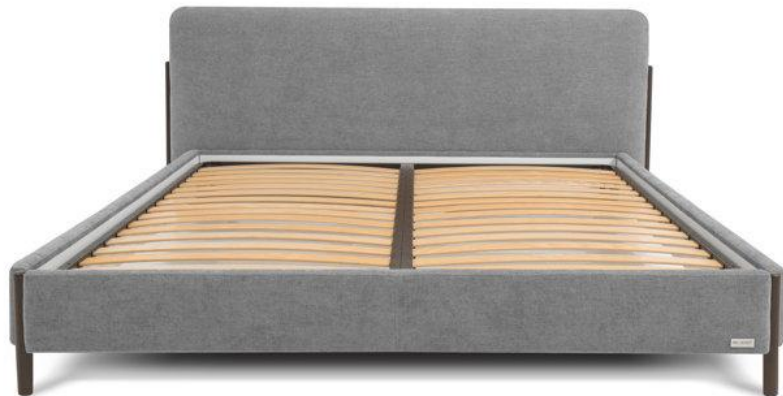

Slavia Upholstered Bed

Queen Size - 75" L x 89.5" W x 40" H

King Size - 91" L x 89.5" W x 40" H

Gray