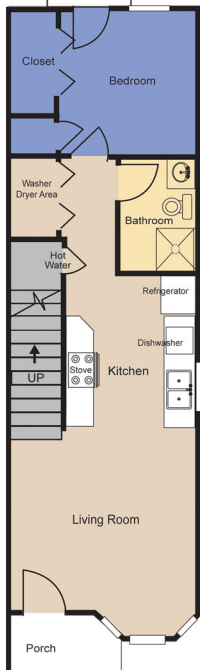

For a personal tour, call

228-806-5576

helpme@signaturegulfcoast.com