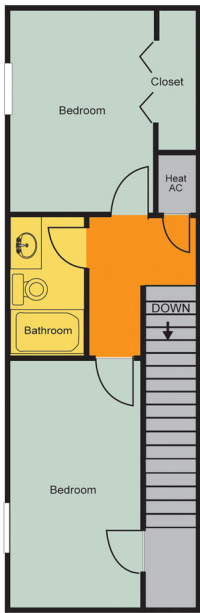

For a personal tour, call

228-806-5576

helpme@signaturegulfcoast.com