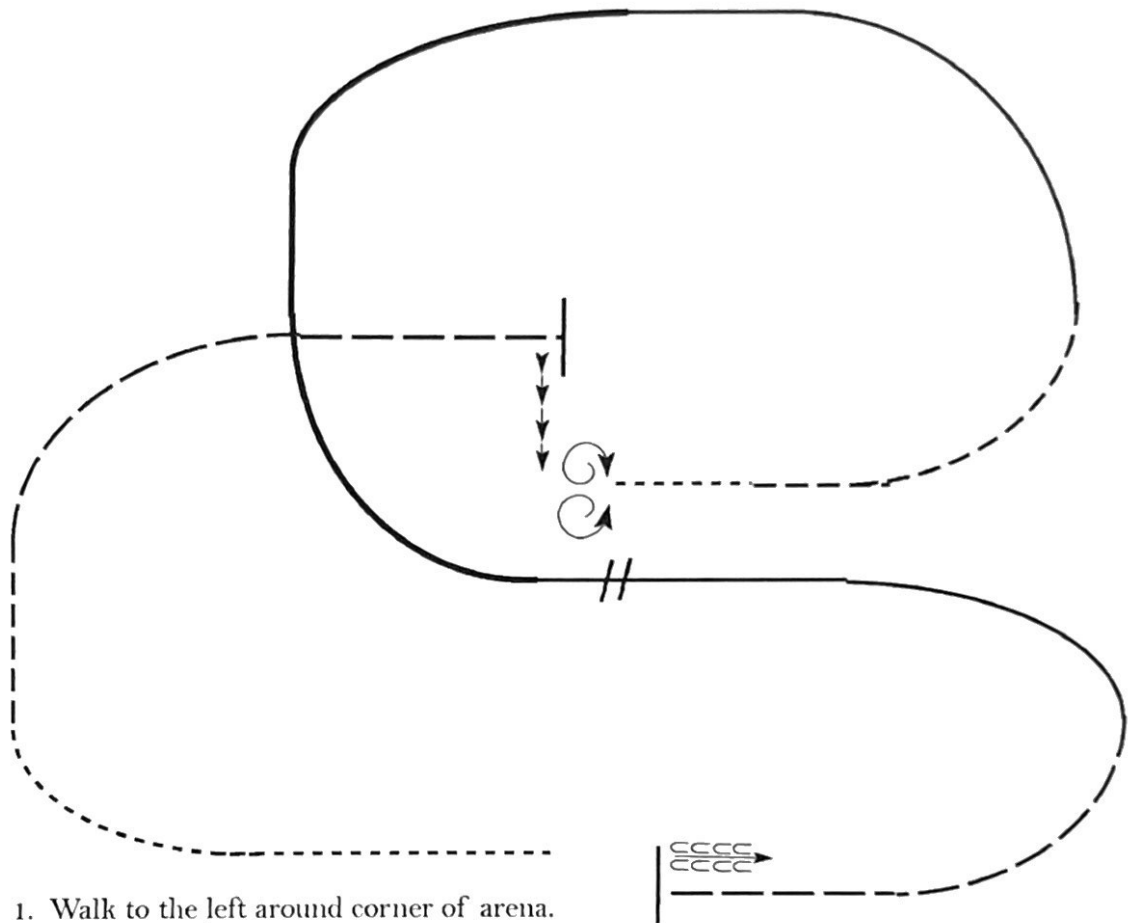

Sunnyside Open Show

Working Western Ranch Pleasure

Show Date: 09-22-2024

w w w . H o r s e S h o w P a t t e r n s . c o m

w w w . H o r s e S h o w P a t t e r n s . c o m

1. Walk to the left around corner of arena.
2. Trot
3. Extend alongside of the arena and around the corner to center.
4. Stop, side pass right
5. 360 degree turn each direction (either way 1st)
6. Walk.
7. Trot.
8. Lope left lead
9. Extend the lope
10. Change leads (simple or flying)
11. Collect to the lope
12. Extend trot
13. Stop and back

Walk	-----
Jog	- - - - -
Extended Jog	— — — — —
Lope	—————
Lead Change	
Back	
Marker	(B)

[RR/3]

Pattern Provided by:
your judges

Class
180