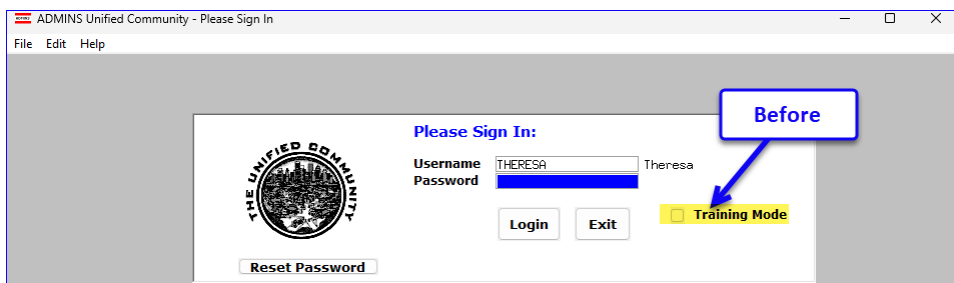

ADMINS changed the location of the *Training Mode* option to be *above* the Password field, to help users select it before entering the password.

To access the Training area, select the **Yes** option before typing in the password. After entering the password, you cannot switch the radio button for this session.