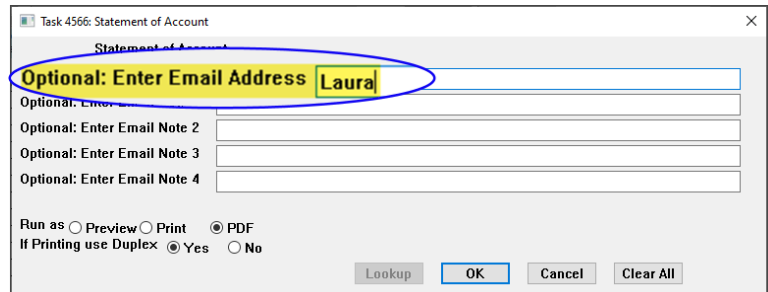

[ADM-AUC-SY-8331]

1 Help Reference Library New & Updated Content

System [SY-170 System Administration Requirements Kit](#) [Updated]

1.1 New & Updated Content on ADMINS.com

[SY-170 System Administration Requirements Kit](#) [Updated]

We are adding content all the time so check back often; we also send out a "Featured Video of the Month" email.