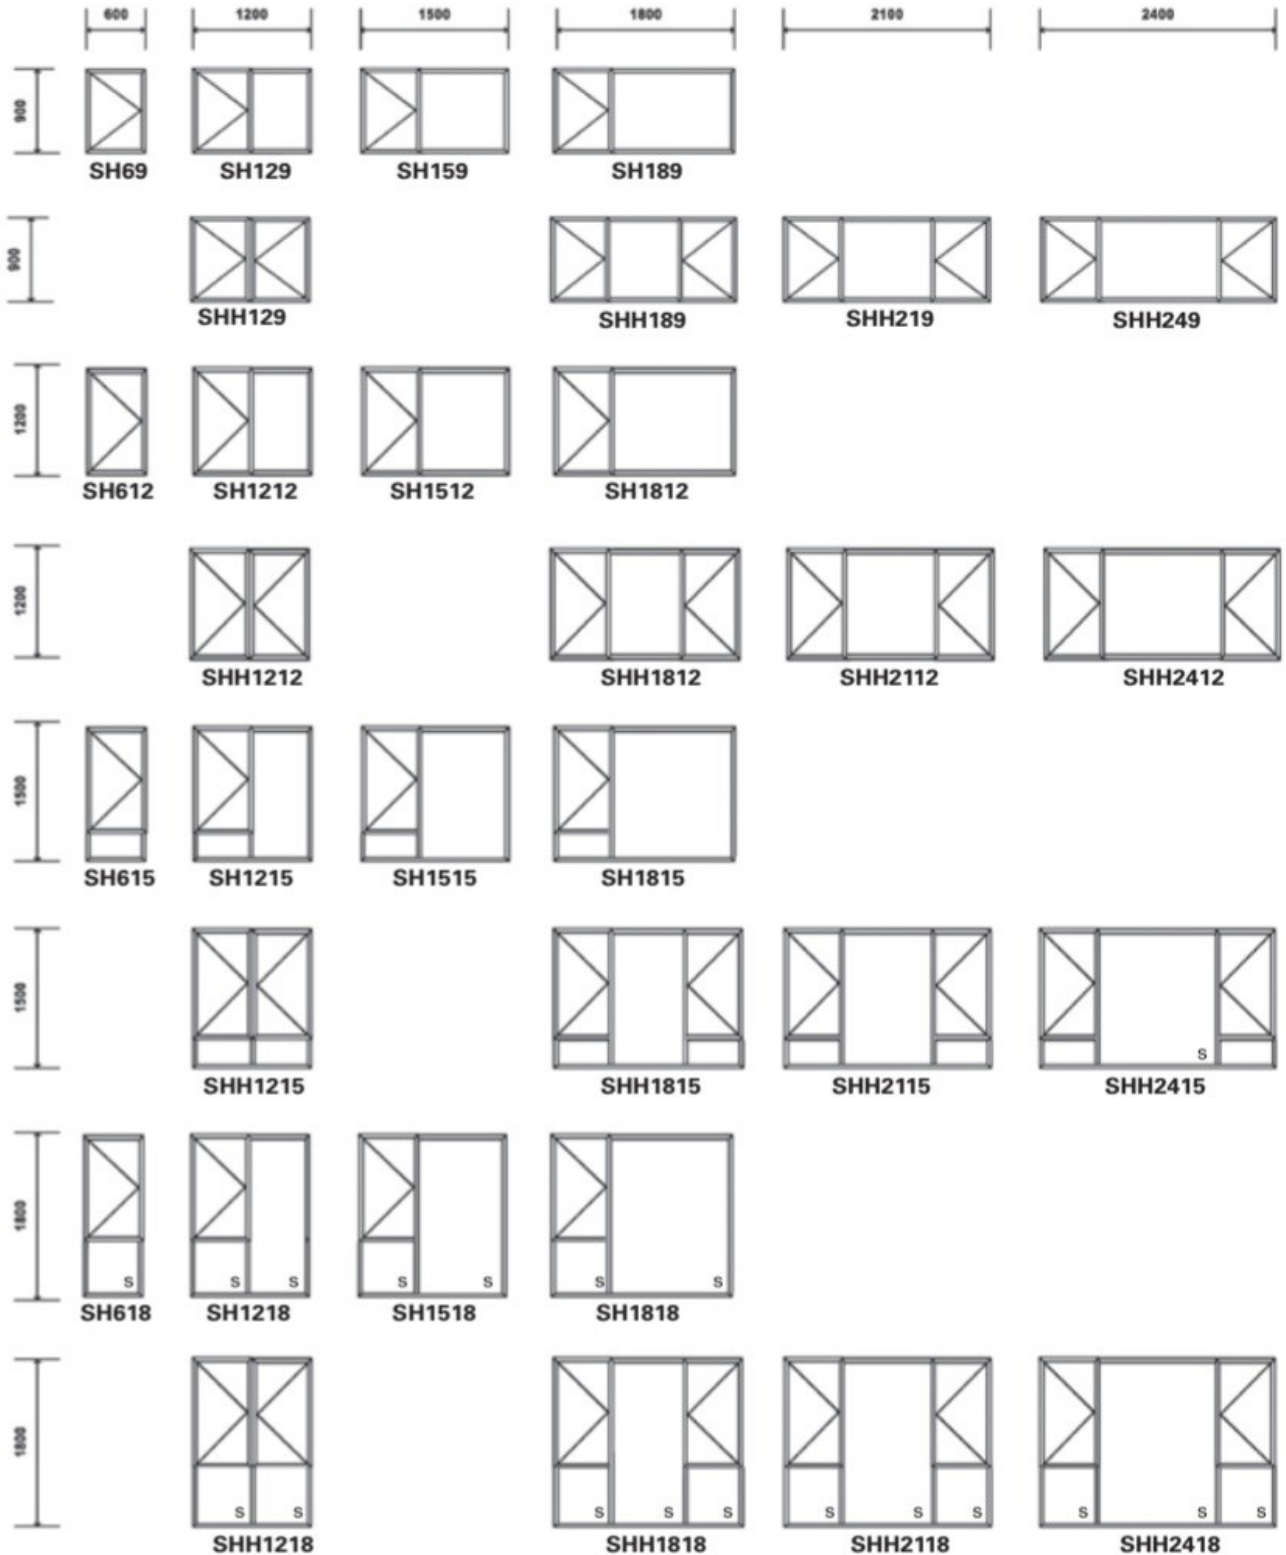

Standard Finishes are Bronze, Charcoal, White Powder Coated and Natural Anodised. Special colours are available.