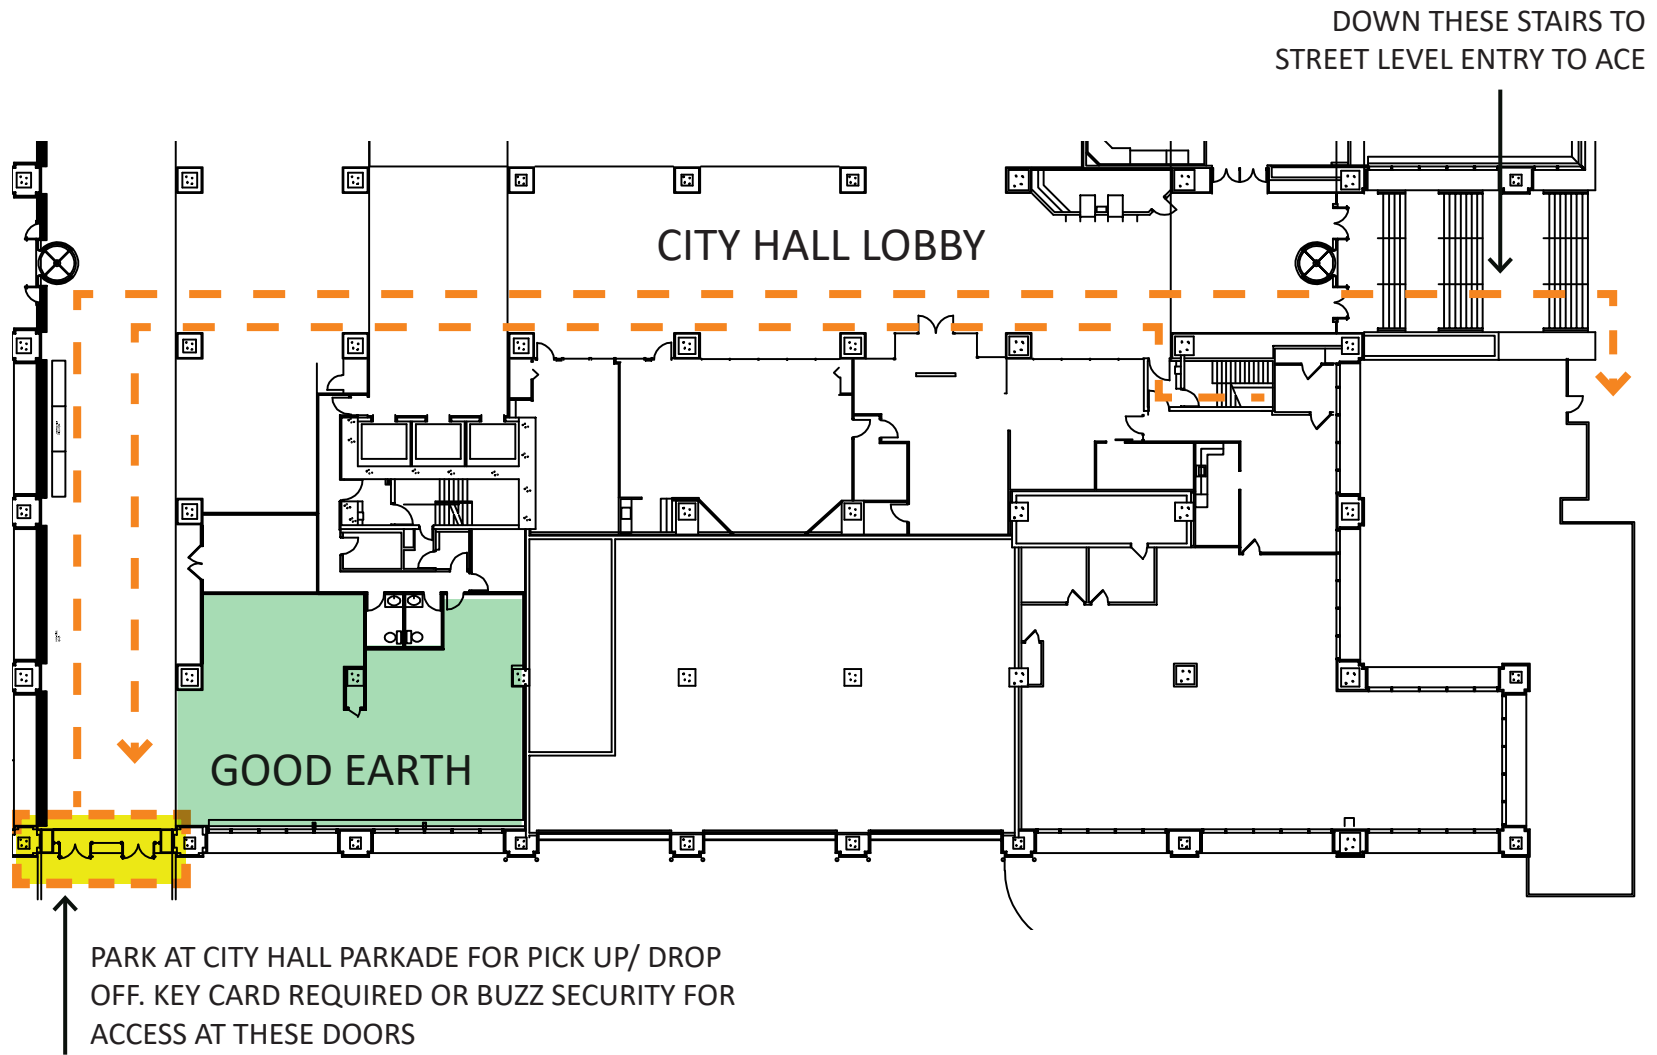

MAIN LEVEL

ACE LEVEL

1. ARRIVE AT STREET ENTRY DOOR
 2. ROOMS 2, 3, & 4 PICK UP / DROP OFF
 3. ROOM 1 PICK UP / DROP OFF
 4. EXIT FOR ROOMS 2, 3, & 4 UP INDOOR STAIRWELL. EXIT FOR ROOM 1 MAY GO THROUGH STREET LEVEL ENTRANCE IF THERE IS CONJESTION AT STAIRWELL.
- PLEASE MAINTAIN PHYSICAL DISTANCING WHILE WAITING IN LINE.