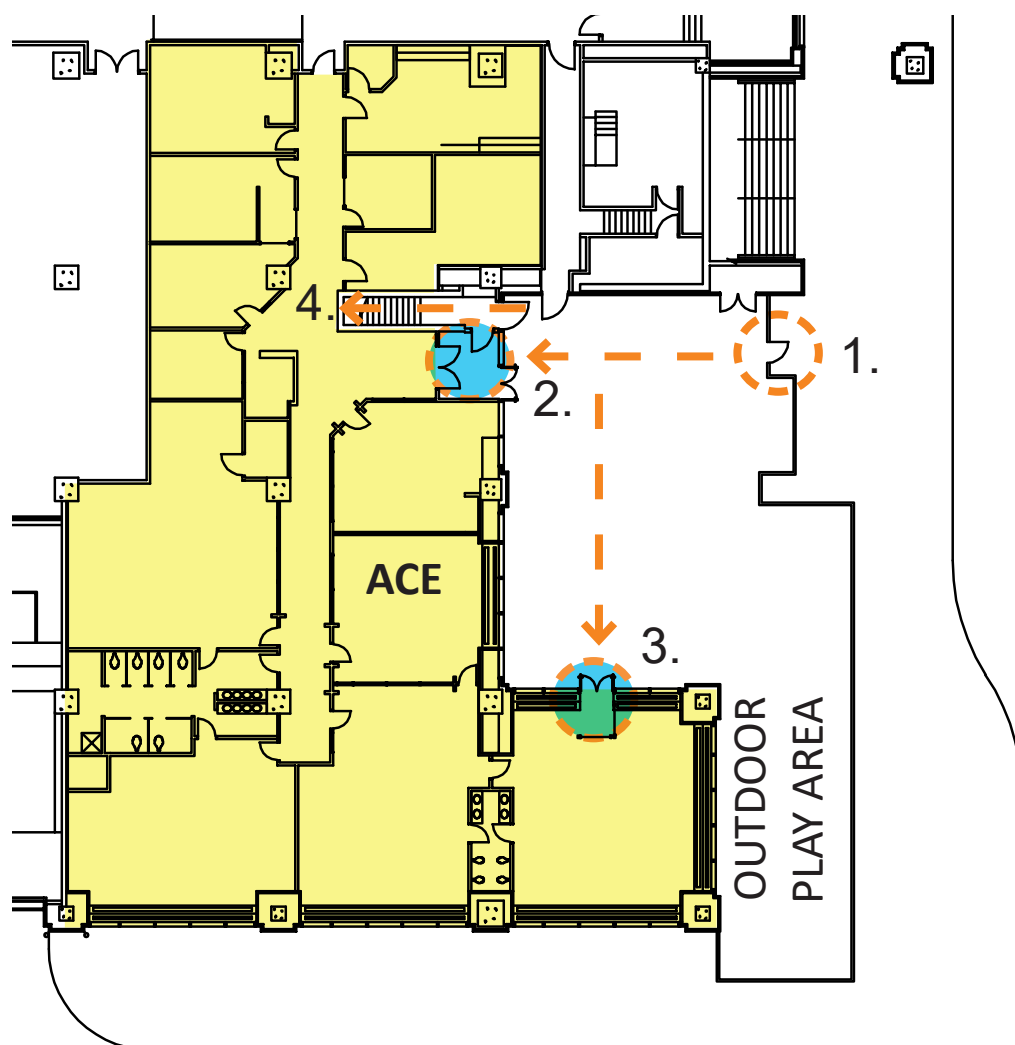

MAIN LEVEL

ACE LEVEL

1. ARRIVE AT STREET ENTRY DOOR
 2. ROOMS 2, 3, & 4 PICK UP / DROP OFF
 3. ROOM 1 PICK UP / DROP OFF
 4. EXIT FOR ROOMS 2, 3, & 4 UP INDOOR STAIRWELL. EXIT FOR ROOM 1 MAY GO THROUGH STREET LEVEL ENTRANCE IF THERE IS CONJESTION AT STAIRWELL.
- PLEASE MAINTAIN PHYSICAL DISTANCING WHILE WAITING IN LINE.