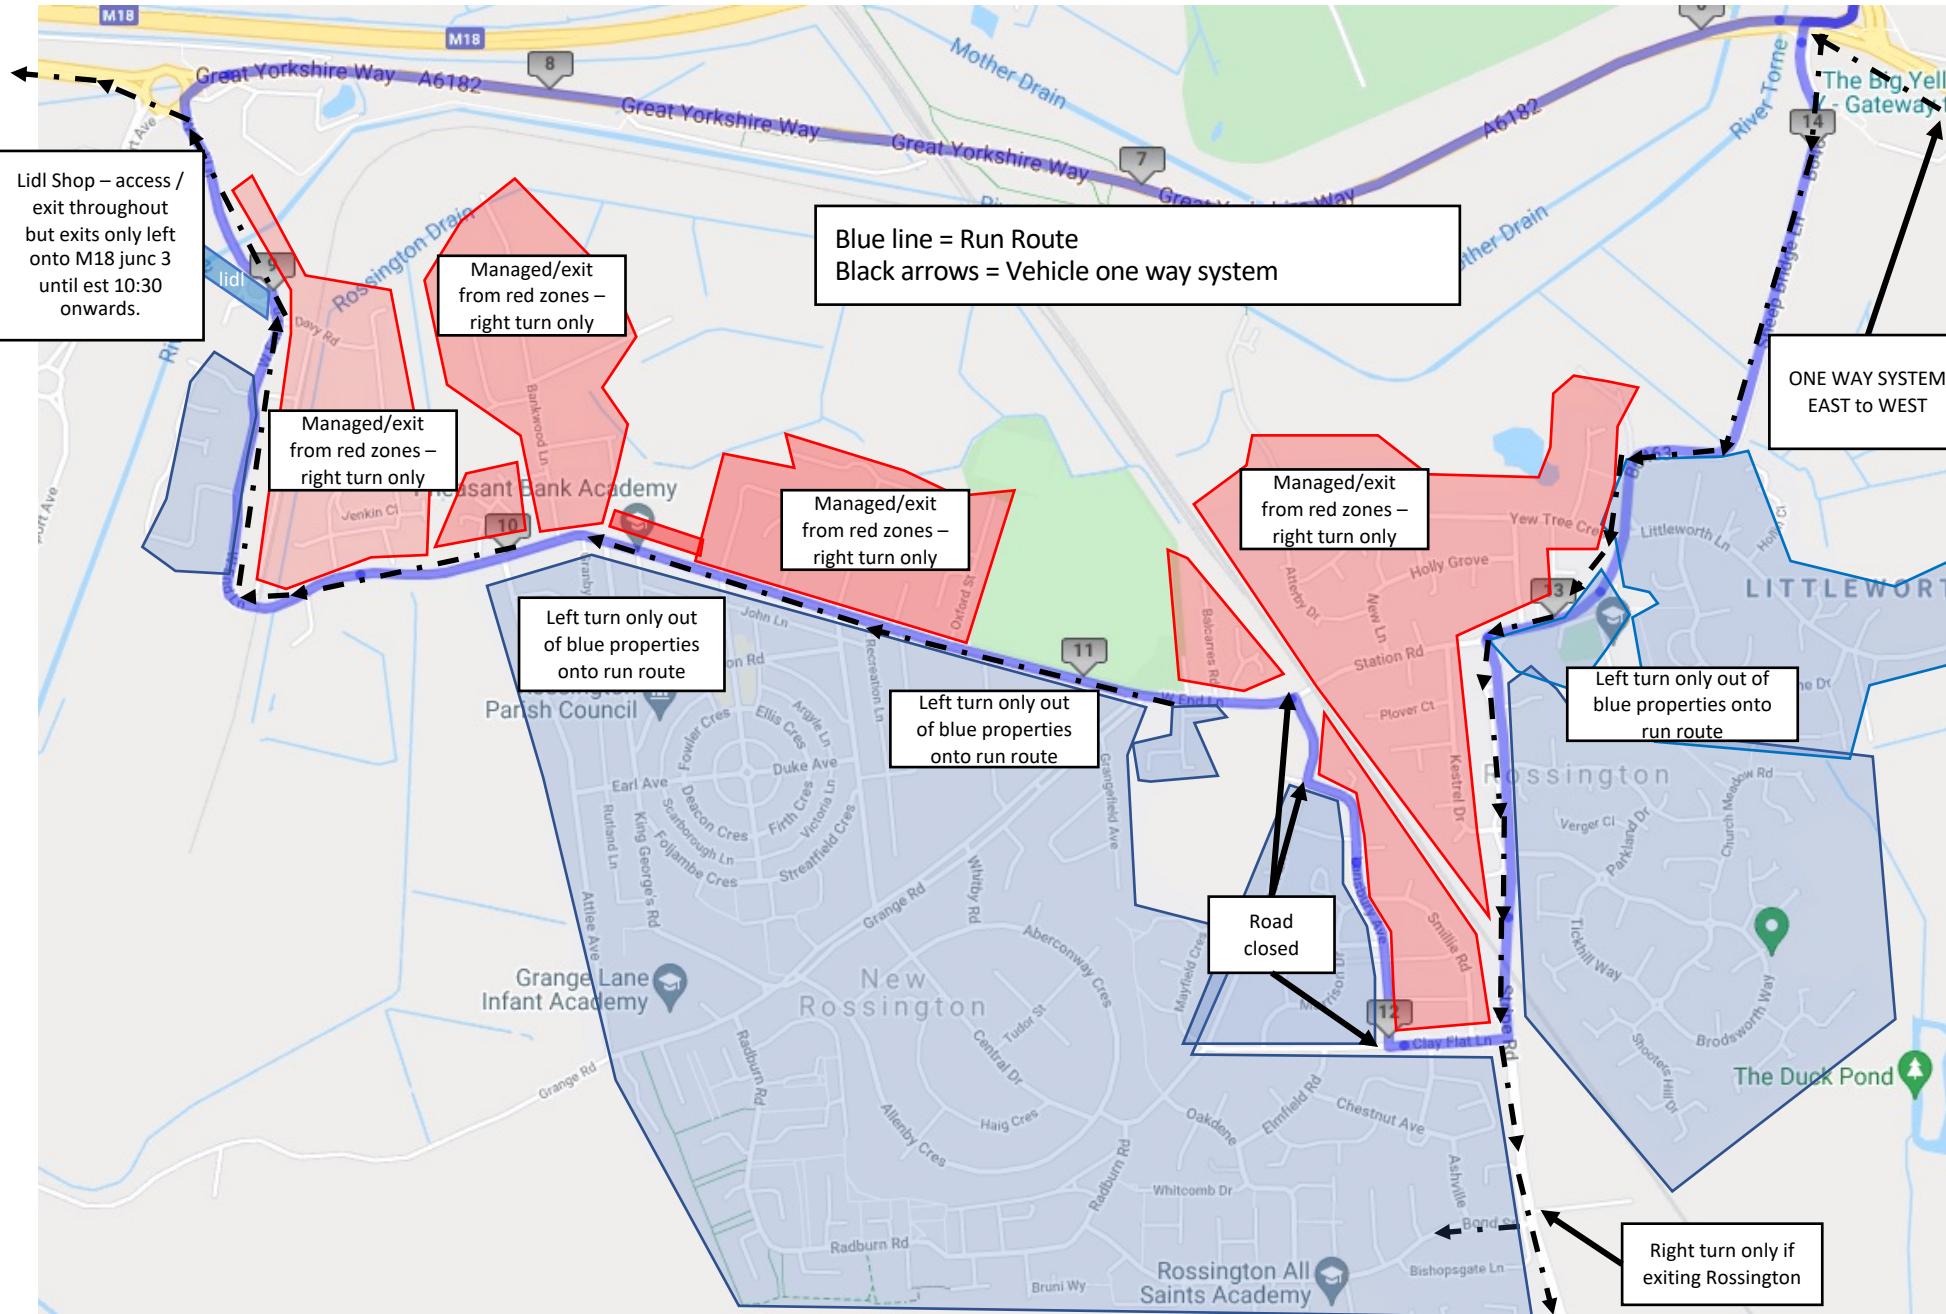

Rossington

*timings are approximate

Runners in Rossington:

09:30-11:33

Red section:

No direct access/exit 08:00-11:30. Right turn only if escorted out by traffic team and (safe to do so.)

Blue section: Access / exit throughout. Left turn only in place from 08:00-11:30 when leaving properties (if on the run route.)

A one-way system is in place throughout the event on the run route. The road is separated by cones, and please take care when travelling through Rossington during the event, as runners will be in the closed section of the road.

Take care throughout the event, as runners will be in the road. Road closures are in place to support runners' safety throughout the event. If unsure, then please interact with one of the traffic team in the area, who will be able to advise you.

Thank you for your support – our best advice for the day is, if you can, stay in from 09:00-12:00, and join your community in supporting the runners coming through the area.

If you do need to leave, or access your property, the event is likely to delay you, so please allow for extra time and plan ahead.