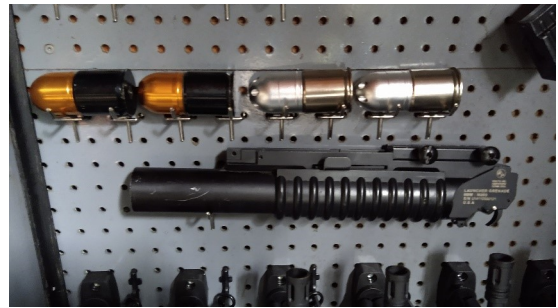

M203 GRENADE LAUNCHER

Working / Racking Slide / Eject
4 Shells Available
Can be mounted under barrel or stand alone

ITEM # FAP-SPL-9299