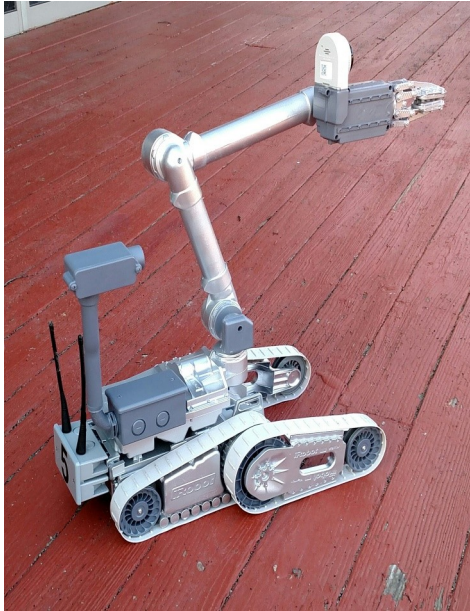

**EOD ROBOT**

Remote Control Robot with articulated arm, gripper and adjustable traction drive. Wireless camera and two-way communications ability  
\*App download required  
To utilize all features.

**ITEM: PDE-SOD-8001**