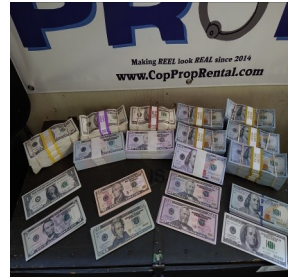

US CURRENCY

- All denominations are available
- Pre & Post 2000 Notes available
- $1, $5, $10, $20, $50, $100.
- Full Print & Filler Stacks
- Fabric sacks are available

ITEM # ECT-USC-1018