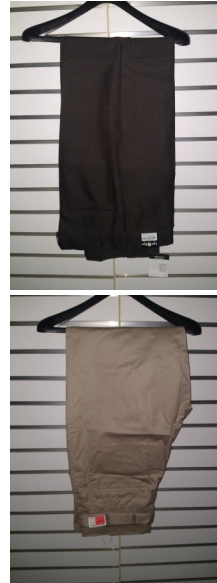

TAN & BROWN UNIFORM PANTS

Available Options:

- TAN
- TAN with BROWN
- BROWN

ITEM # PDU-GEN-2031