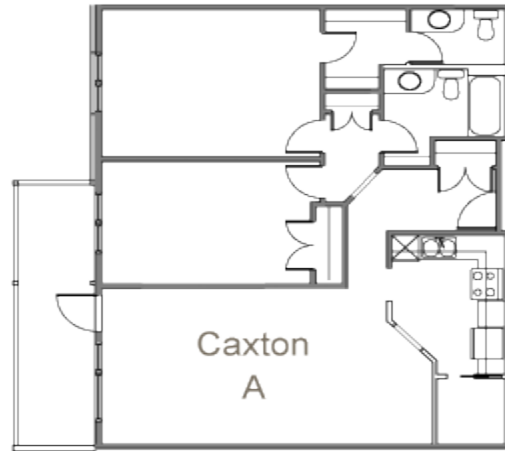

Caxton Arms 5 Caxton Arms

Floor Plan Type A

CAXTON ARMS - Floor plan A
2 Bedroom
1040 Sq. Ft. Total