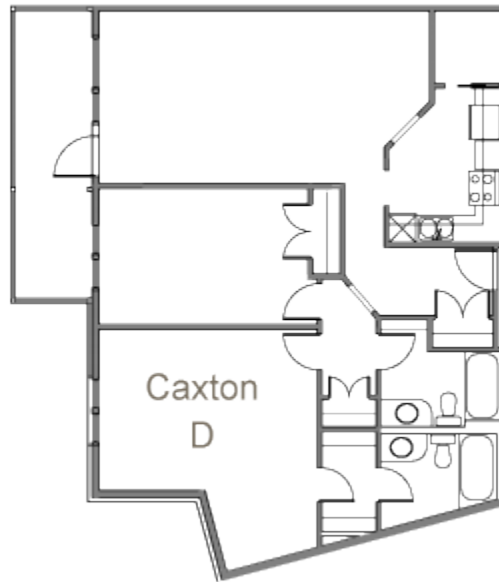

## Floor Plan Type D

**CAXTON ARMS - Floor plan D**  
2 Bedroom  
1103 Sq. Ft. Total