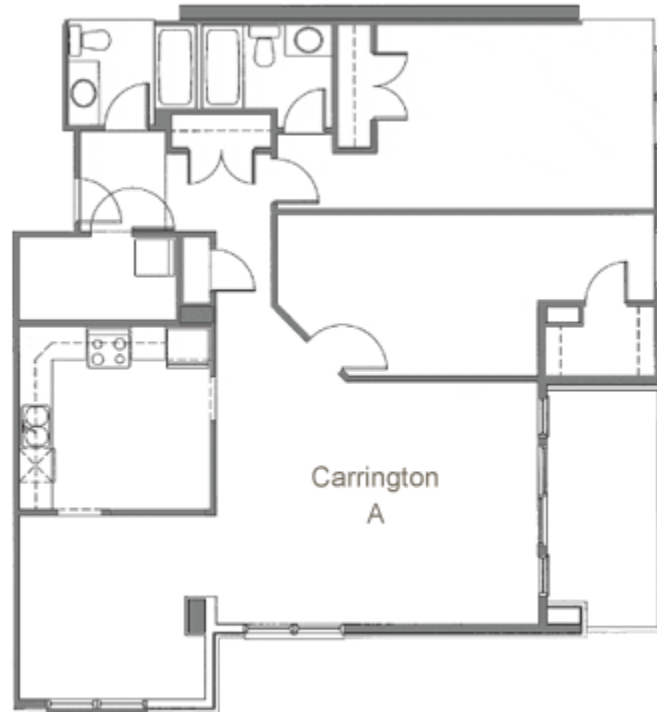

## Floor Plan Type A

### CARRINGTON ARMS - Floor plan A

2 Bedroom  
1271 Sq. Ft. Total