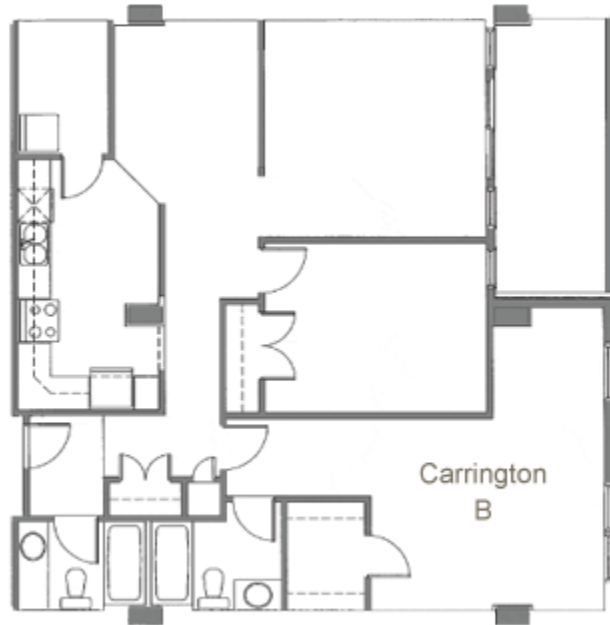

Carrington Arms 12 Carrington Place

Floor Plan Type B

CARRINGTON ARMS - Floor plan B
2 Bedroom
1115 Sq. Ft. Total