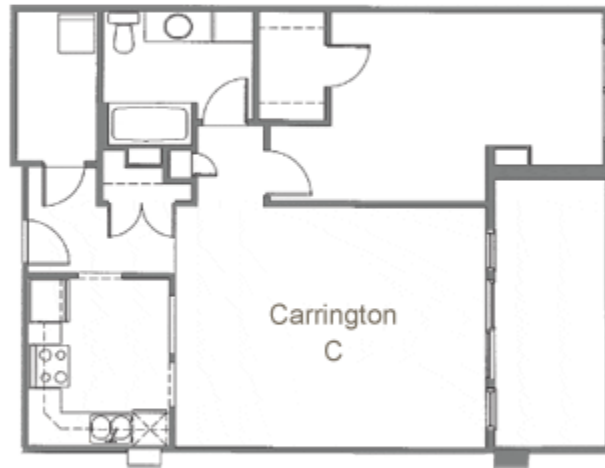

Carrington Arms 12 Carrington Place

Floor Plan Type C

CARRINGTON ARMS - Floor plan C

1 Bedroom
784 Sq. Ft. Total