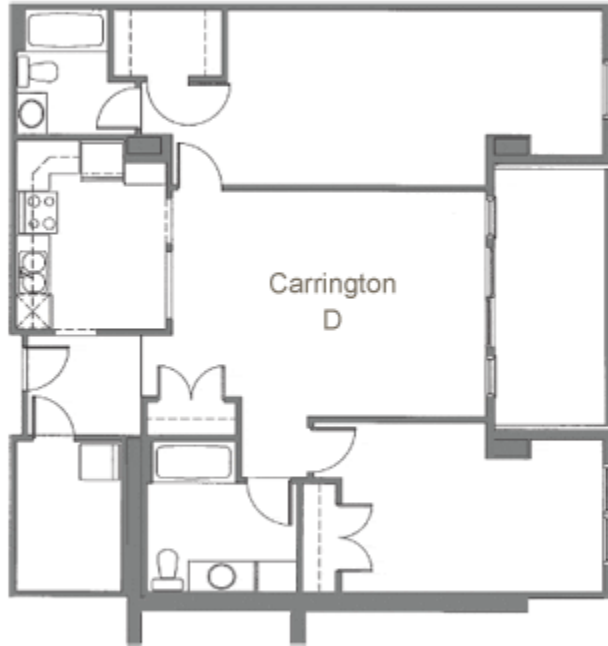

## Floor Plan Type D

### CARRINGTON ARMS - Floor plan D

2 Bedroom  
1207 Sq. Ft. Total