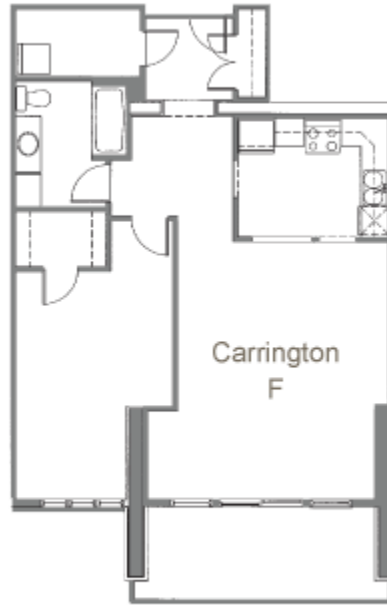

Carrington Arms 12 Carrington Place

Floor Plan Type F

CARRINGTON ARMS - Floor plan F

1 Bedroom
863 Sq. Ft. Total