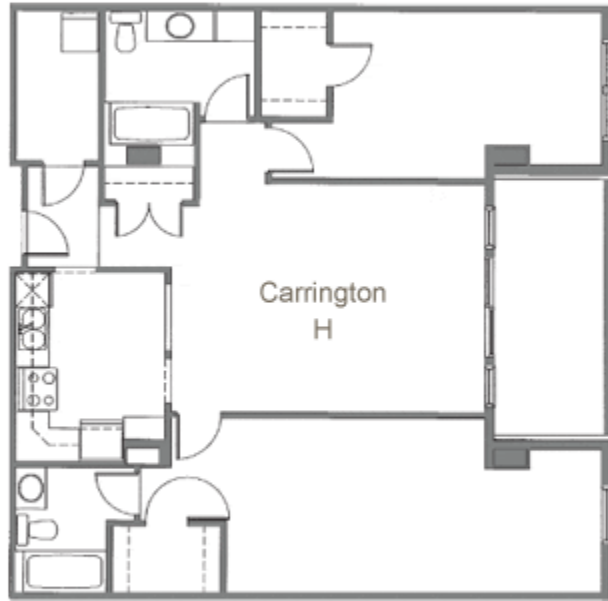

Carrington Arms 12 Carrington Place

Floor Plan Type H

CARRINGTON ARMS - Floor plan H

2 Bedroom
1094 Sq. Ft. Total