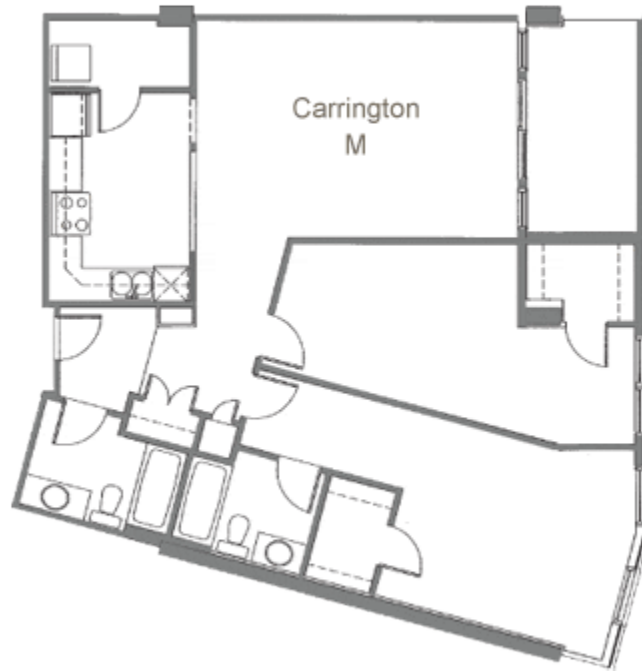

Carrington Arms 12 Carrington Place

Floor Plan Type M

CARRINGTON ARMS - Floor plan M
2 Bedroom
1093 Sq. Ft. Total