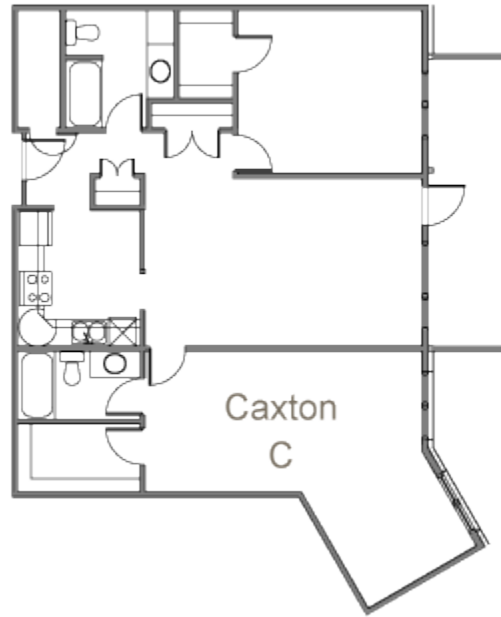

## Floor Plan Type C

**CAXTON ARMS - Floor plan C**  
2 Bedroom  
1113 Sq. Ft. Total