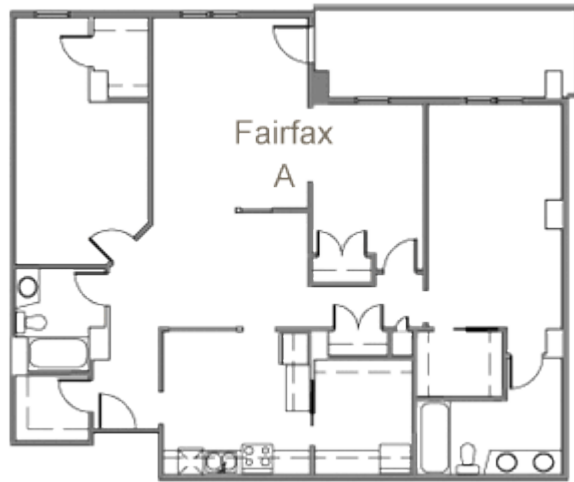

Fairfax Arms 72 Fairfax Drive

Floor Plan Type A

FAIRFAX ARMS - Floor plan A
2 Bedroom
1470 Sq. Ft. Total