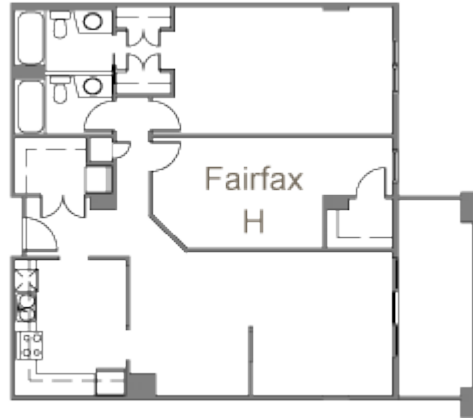

Fairfax Arms 72 Fairfax Drive

Floor Plan Type H

FAIRFAX ARMS - Floor plan H
2 Bedroom
1184 Sq. Ft. Total