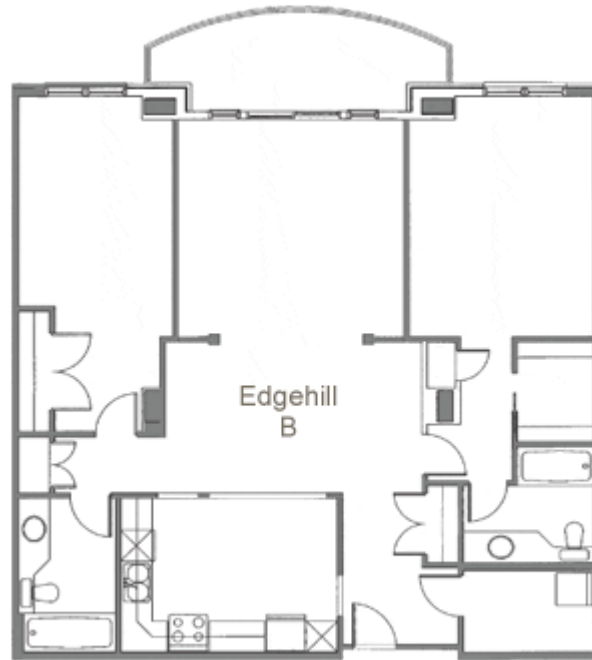

The Edgehill 106 Greenpark Close

Floor Plan Type B

THE EDGEHILL - Floor plan B

2 Bedroom
1315 Sq. Ft.
109 Sq. Ft. Balcony
1424 Sq. Ft. Total

Cousins Realty, Halifax, Nova Scotia