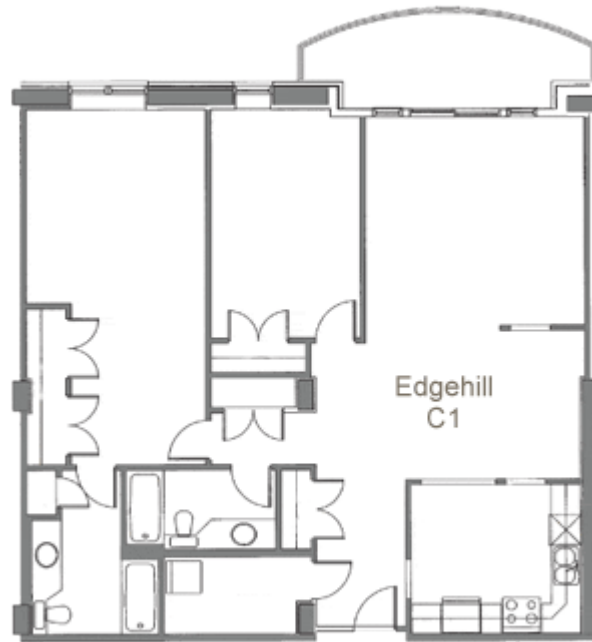

## Floor Plan Type C1

### THE EDGEHILL - Floor plan C1

2 Bedroom  
1291 Sq. Ft.  
109 Sq. Ft. Balcony  
1400 Sq. Ft. Total

Cousins Realty, Halifax, Nova Scotia