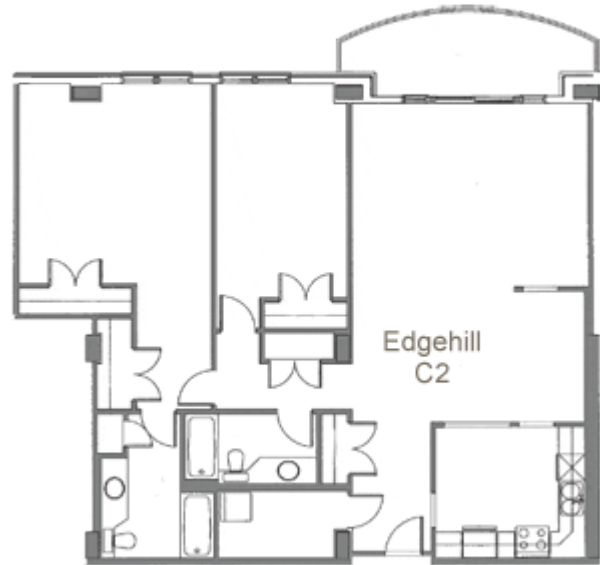

## Floor Plan Type C2

### THE EDGEHILL - Floor plan C2

2 Bedroom  
1412 Sq. Ft.  
109 Sq. Ft. Balcony  
1521 Sq. Ft. Total

Cousins Realty, Halifax, Nova Scotia